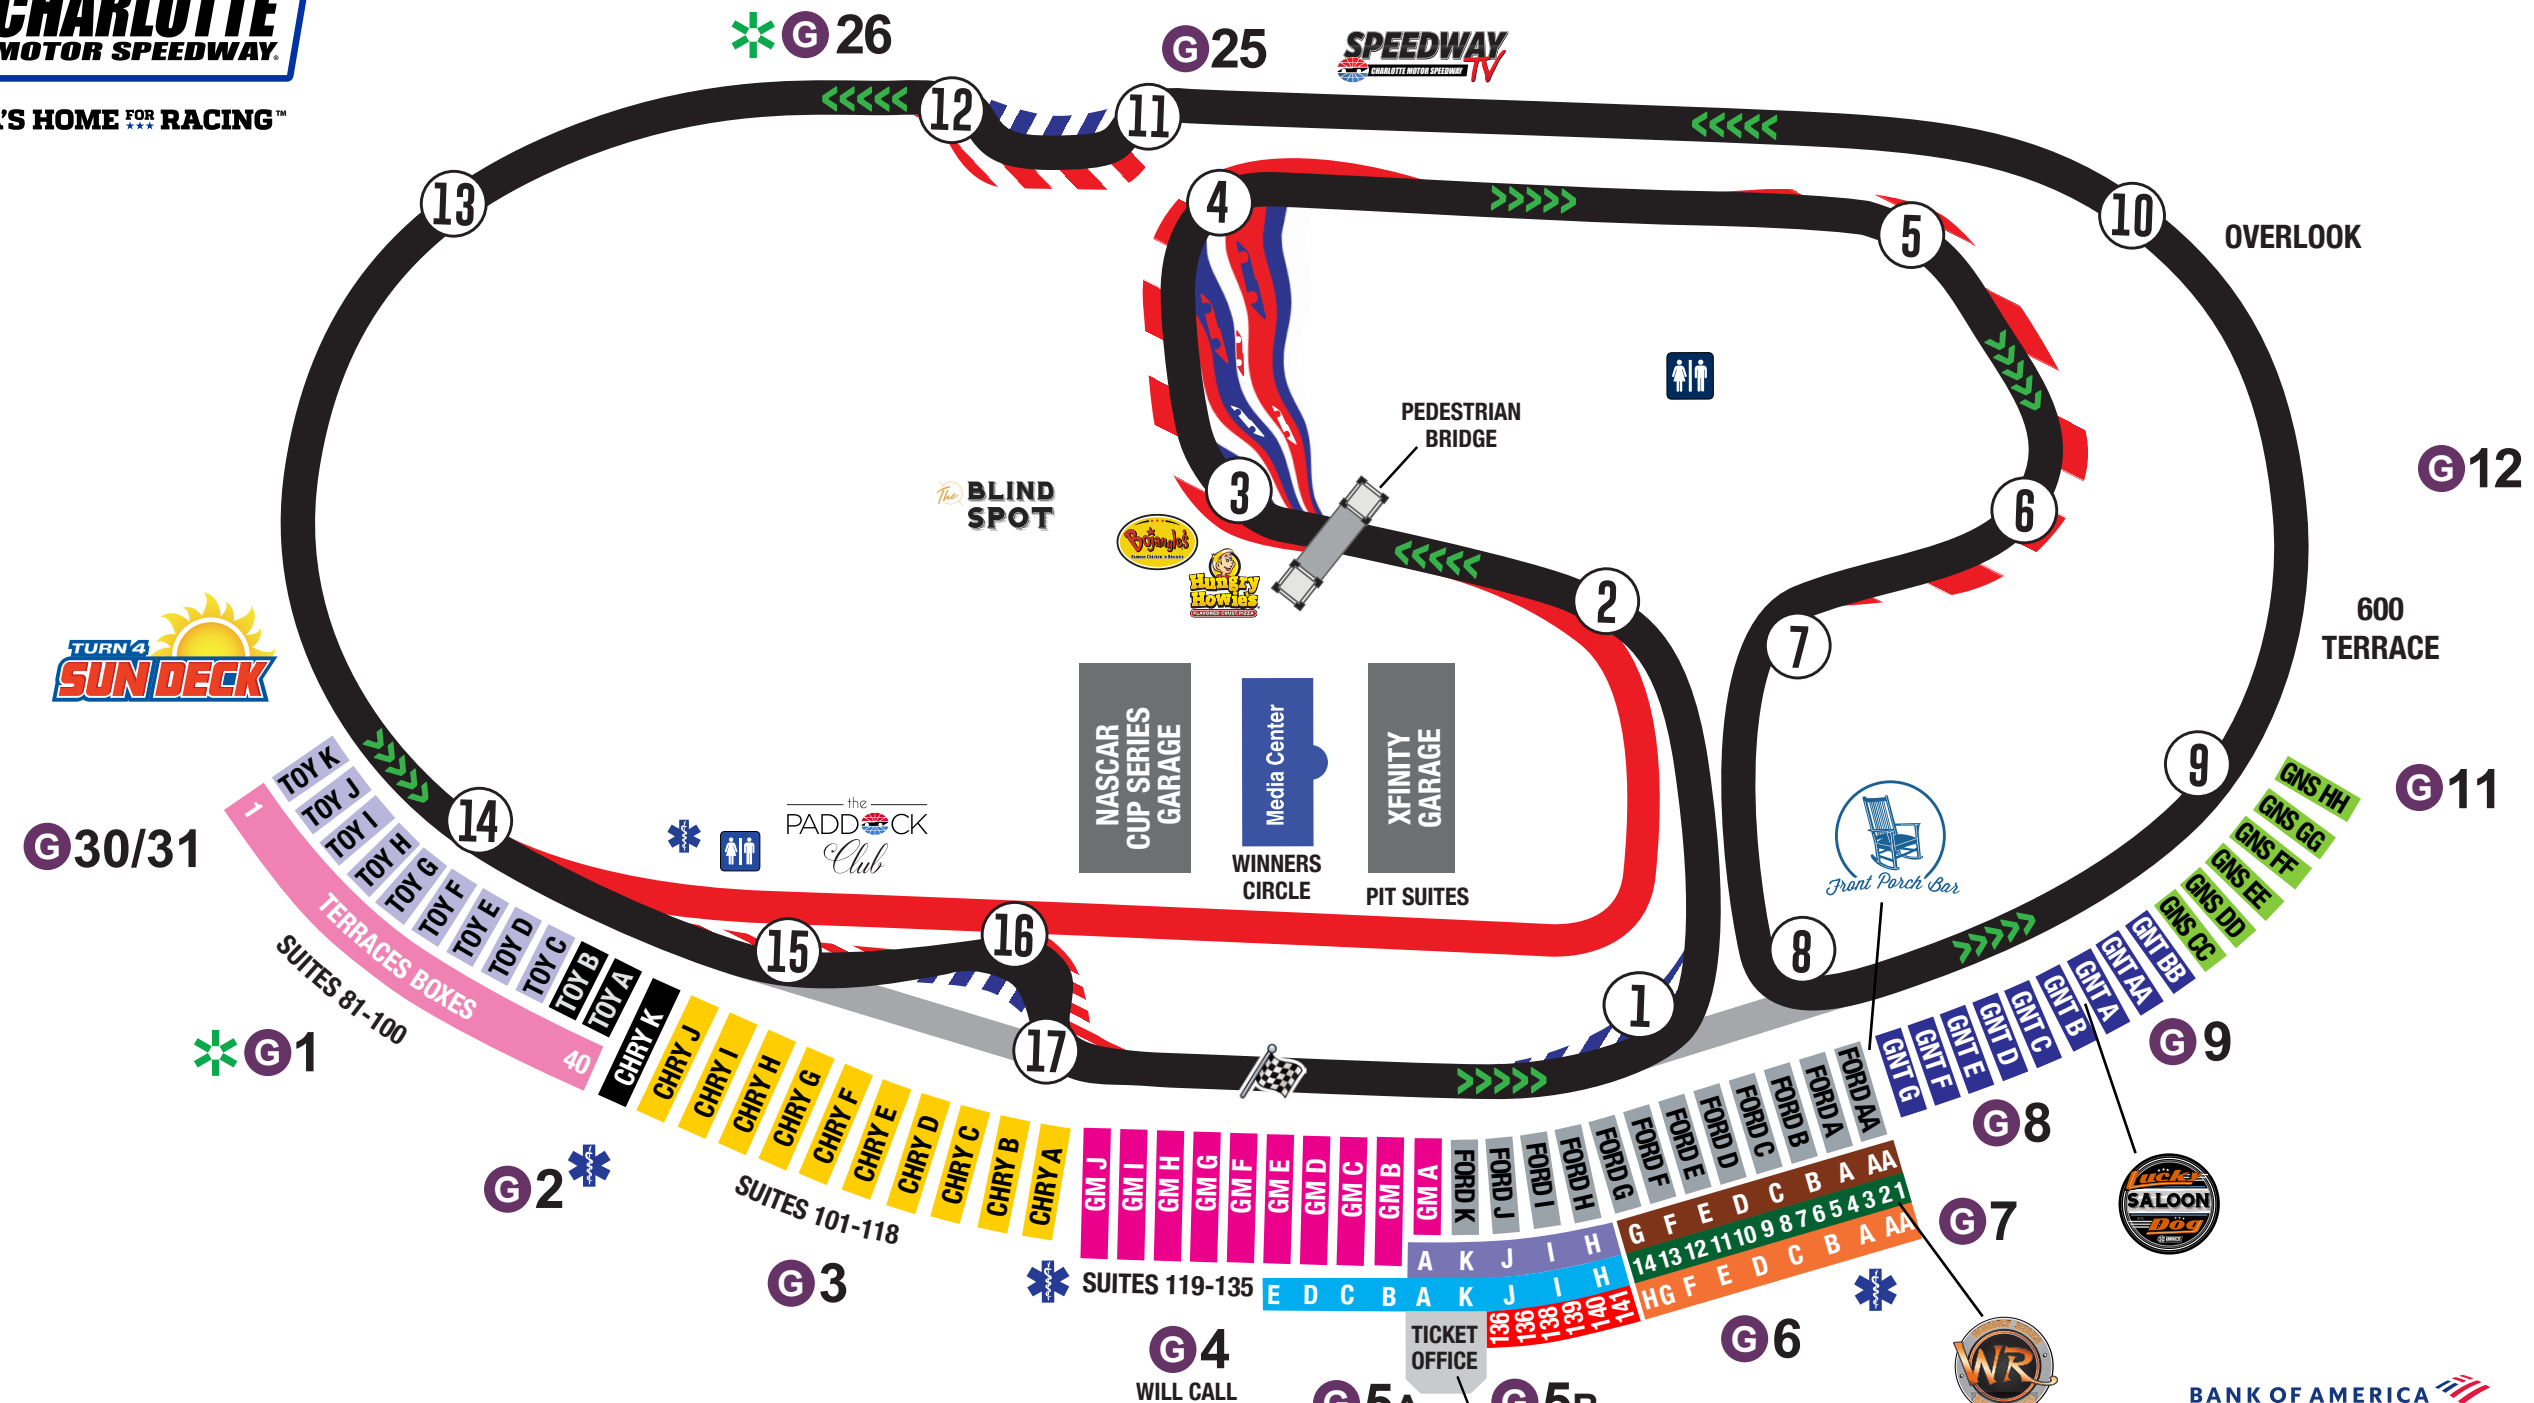

AMERICA'S HOME FOR RACING™

LEGEND
 G GATE * INFIELD ACCESS * FIRST AID

Will Call pick up sites are located at any open ticket booth.

TOYOTA 4 TH TURN	GENERAL MOTORS	NEW VERANDA	GRAND NATIONAL TOWER	CLUB SUITES
TERRACE BOXES	FORD	CLUB DECK	GRAND NATIONAL SOUTH	NO ALCOHOL
CHRYSLER	FORD UPPER TERRACE	VERANDA	CLUBHOUSE SECTION	