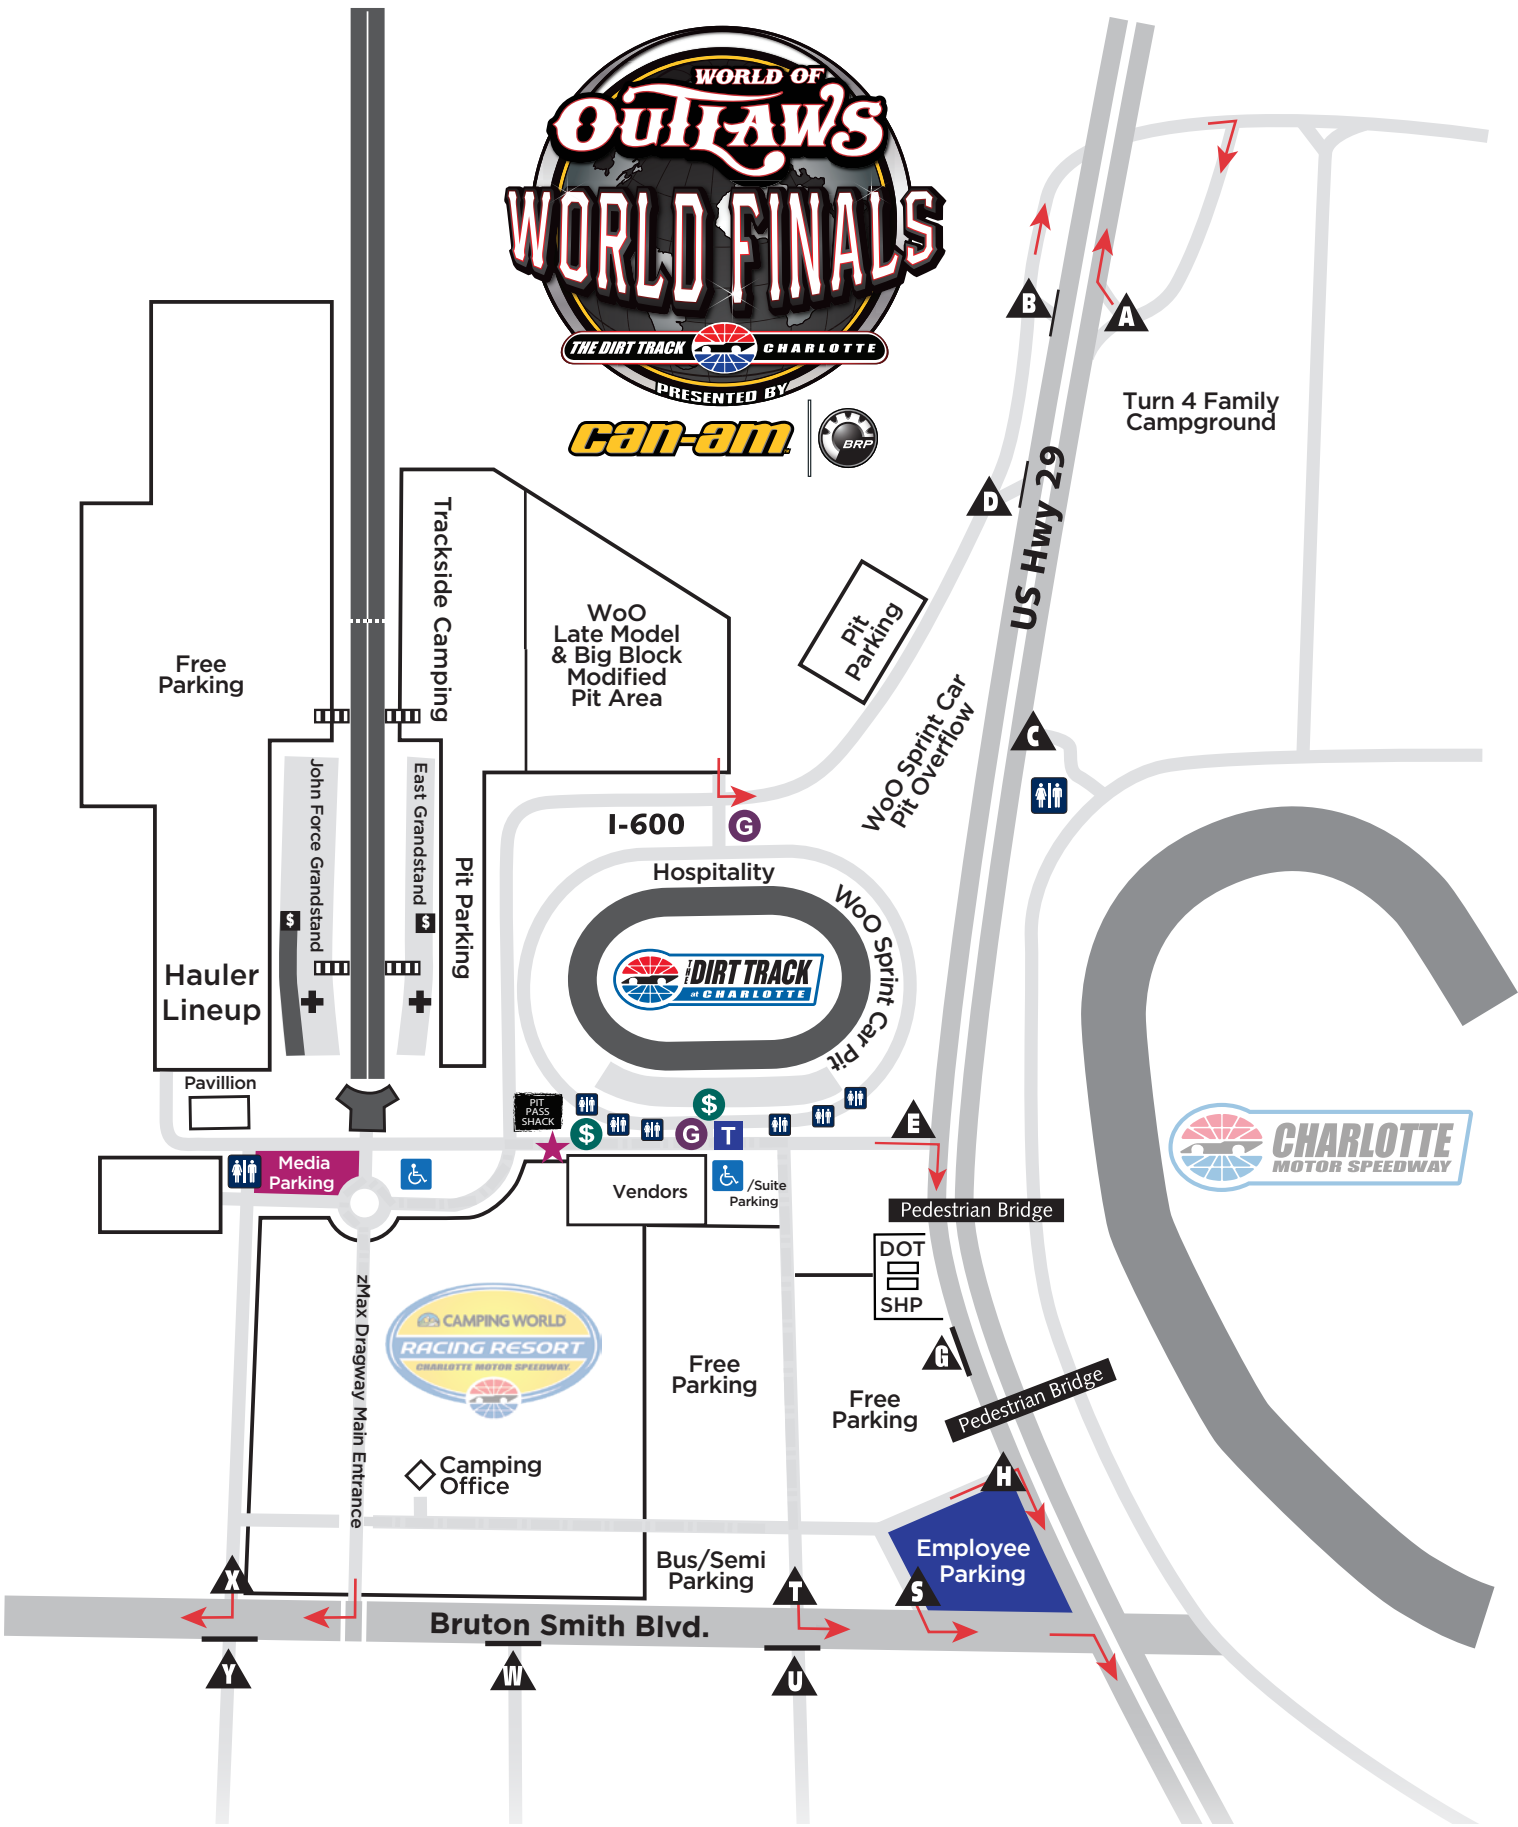

# WORLD OF OUTLAWS WORLD FINALS

THE DIRT TRACK CHARLOTTE  
PRESENTED BY  
**can-am** 

### Map Legend

**T** Tickets

**G** Gate

**\$** ATM

**★** TV Compound

**➔** Outbound Traffic