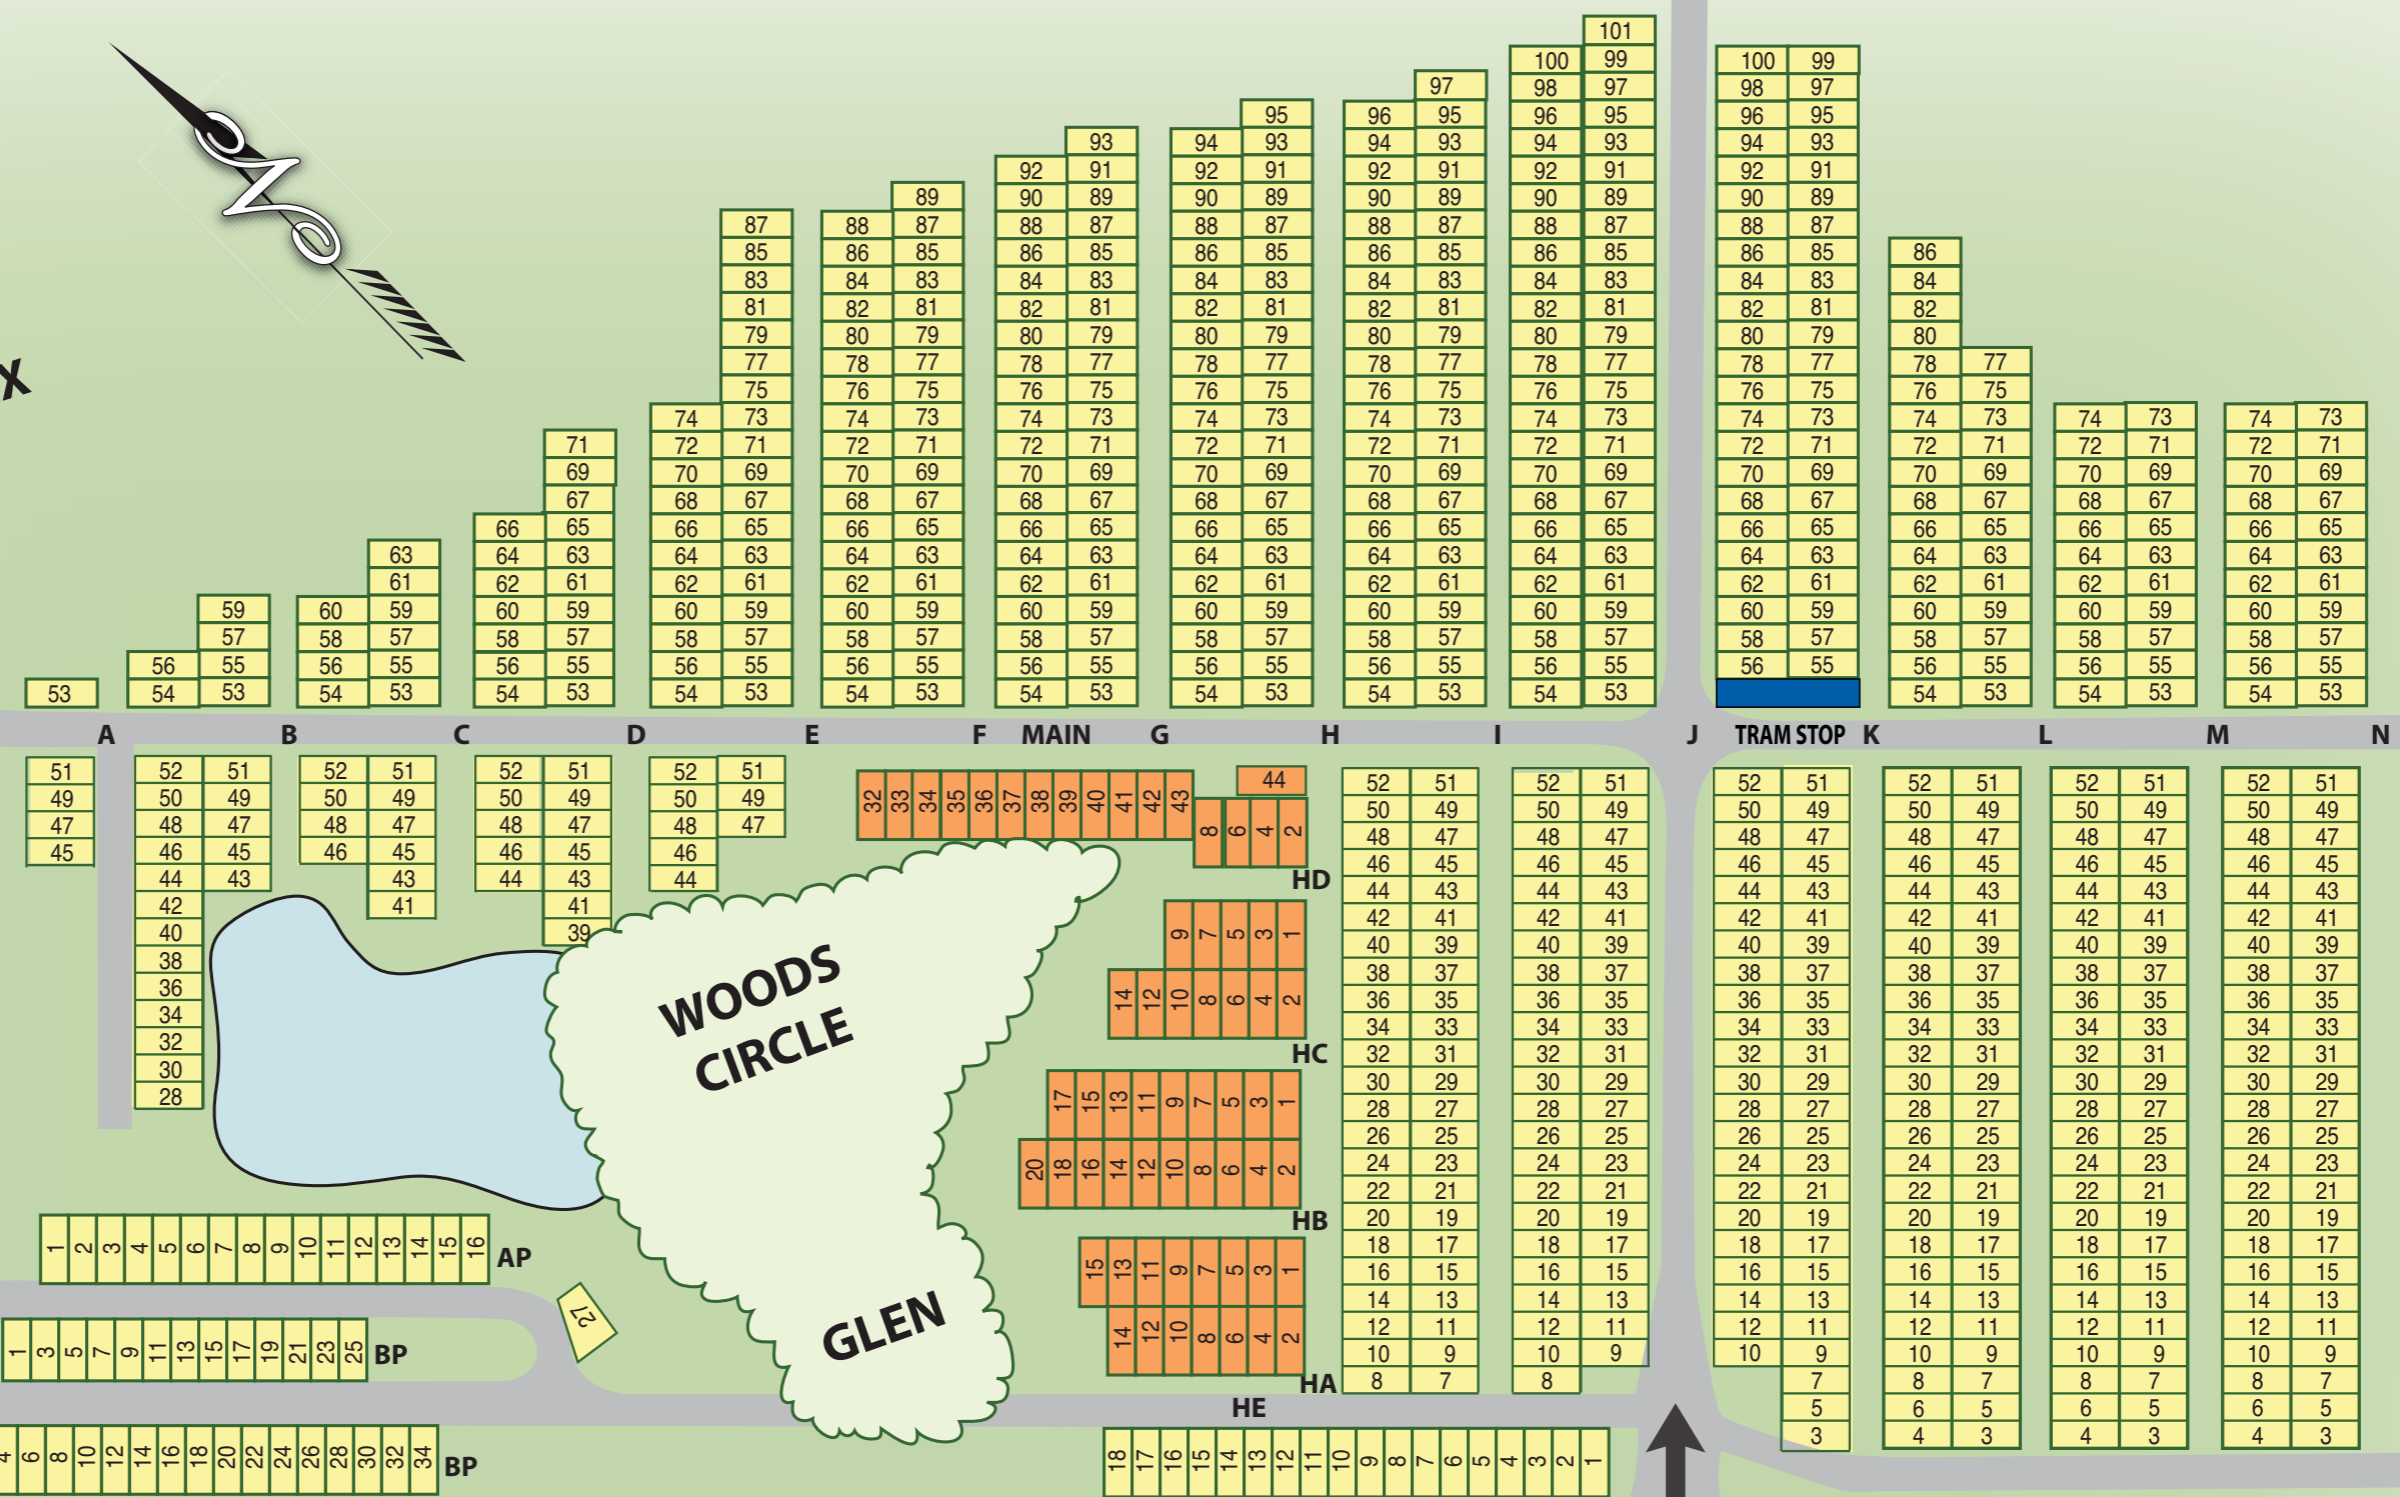

ANNEX

POND ROAD

MOREHEAD ROAD

MOREHEAD ROAD

ENTRANCE

Accommodates: RV and Tents  
Approximate Site Sizes: 20' x 50'

TENT AREA

WOODS CIRCLE

GLEN

# MOREHEAD FARMS CAMPGROUND