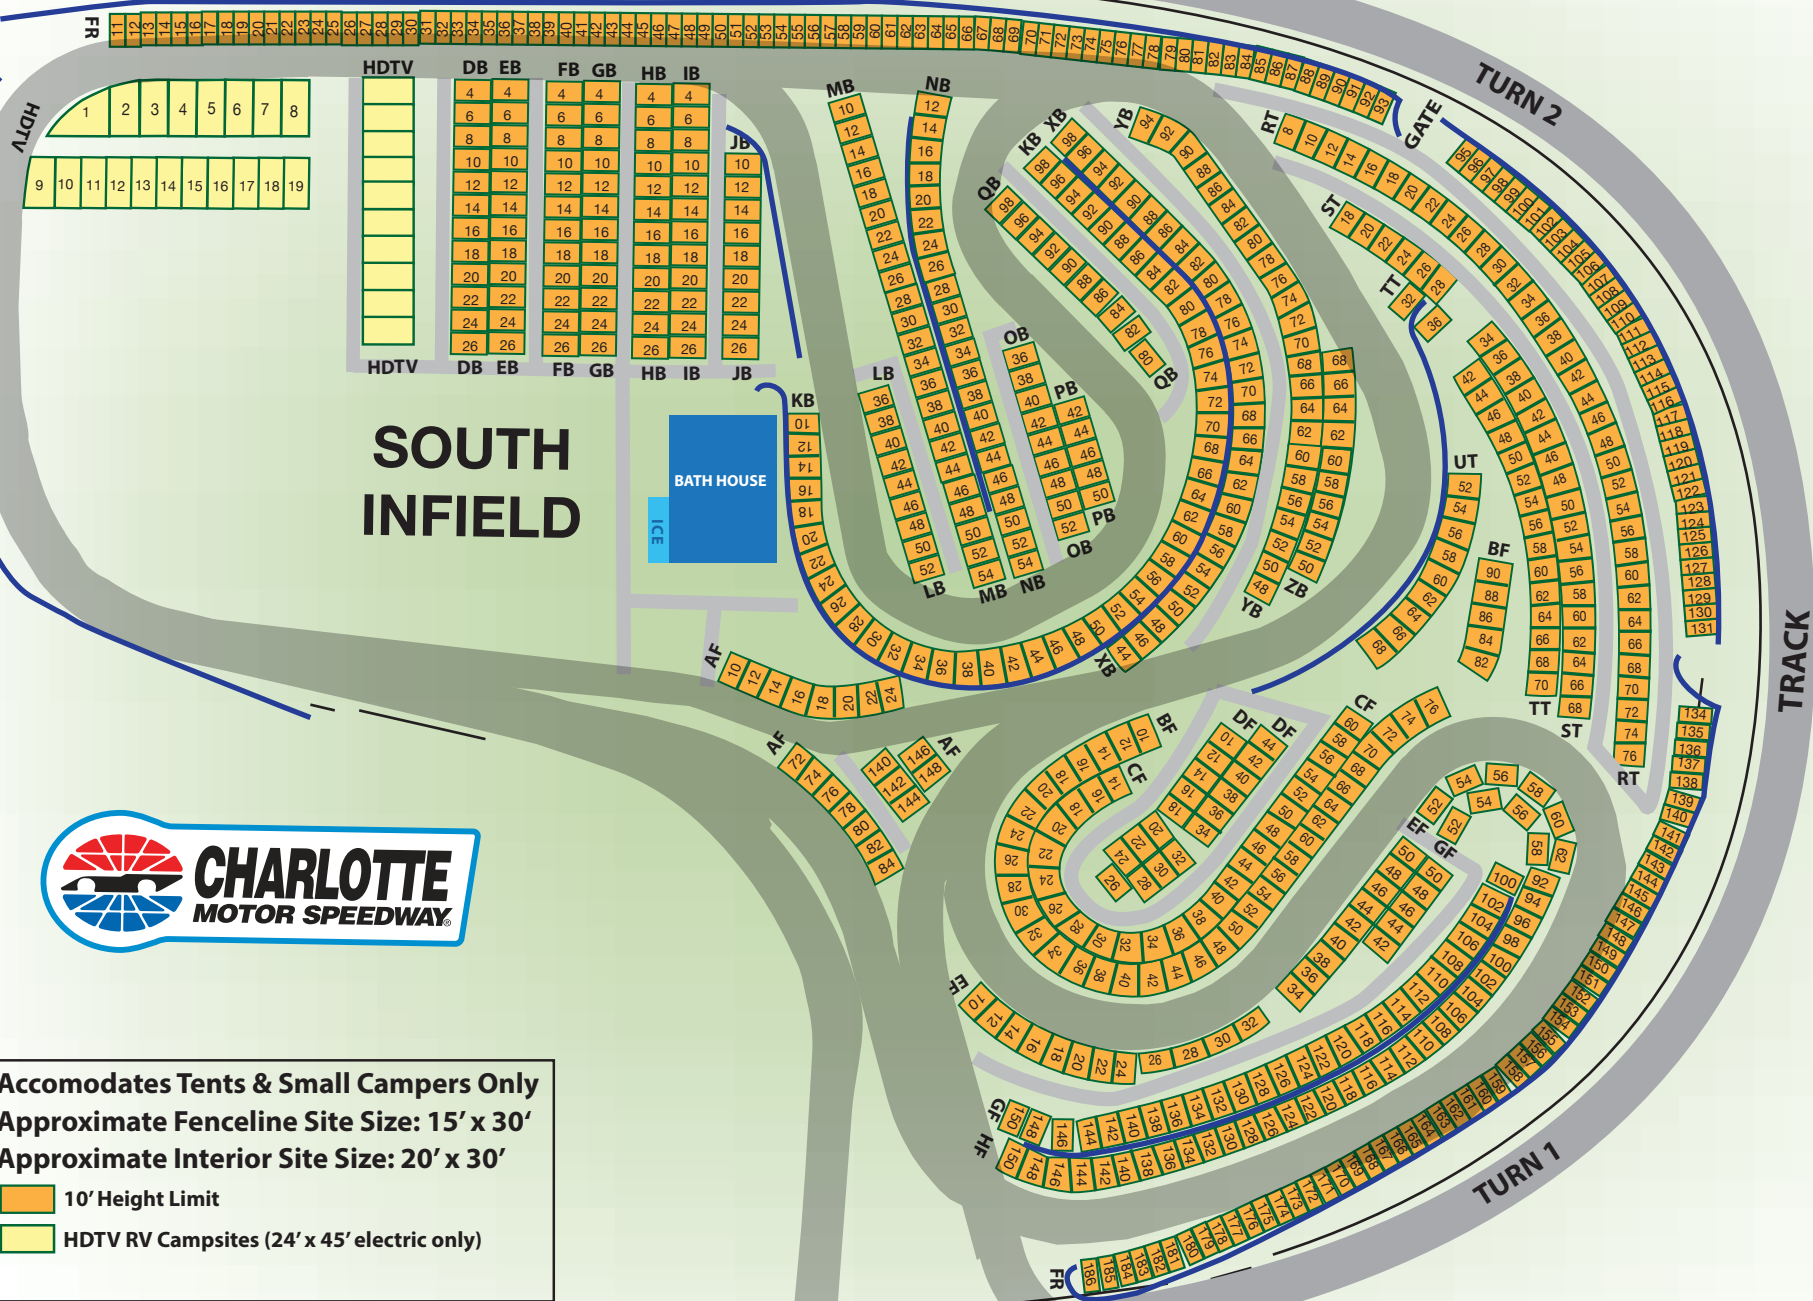

HDTV SCREEN

GATE 26 ENTRANCE

TRACK

**SOUTH  
INFIELD**

BATH HOUSE

ICE

Accommodates Tents & Small Campers Only  
 Approximate Fenceline Site Size: 15' x 30'  
 Approximate Interior Site Size: 20' x 30'

- 10' Height Limit
- HDTV RV Campsites (24' x 45' electric only)

PIT ROAD

TRACK

\* Must purchase wristband to enter infield