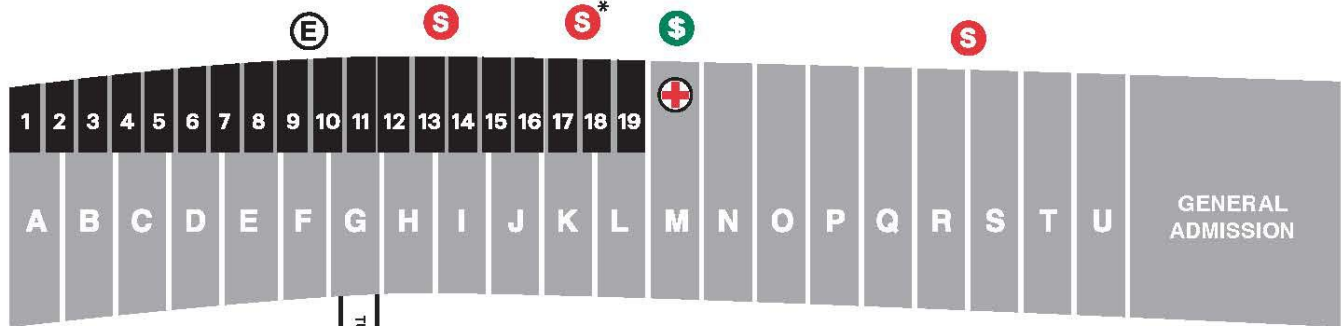

NITRO ALLEY

John Force Grandstand

SUITES 301-308
SUITES 201-208
SUITES 122

T

G

G

T

MAP LEGEND

- First Aid
- Pedestrian Tunnel
- Tickets
- Gate
- ATM
- Elevator
- Smoking Lounge
* Mezzanine Level
- Feet From Start