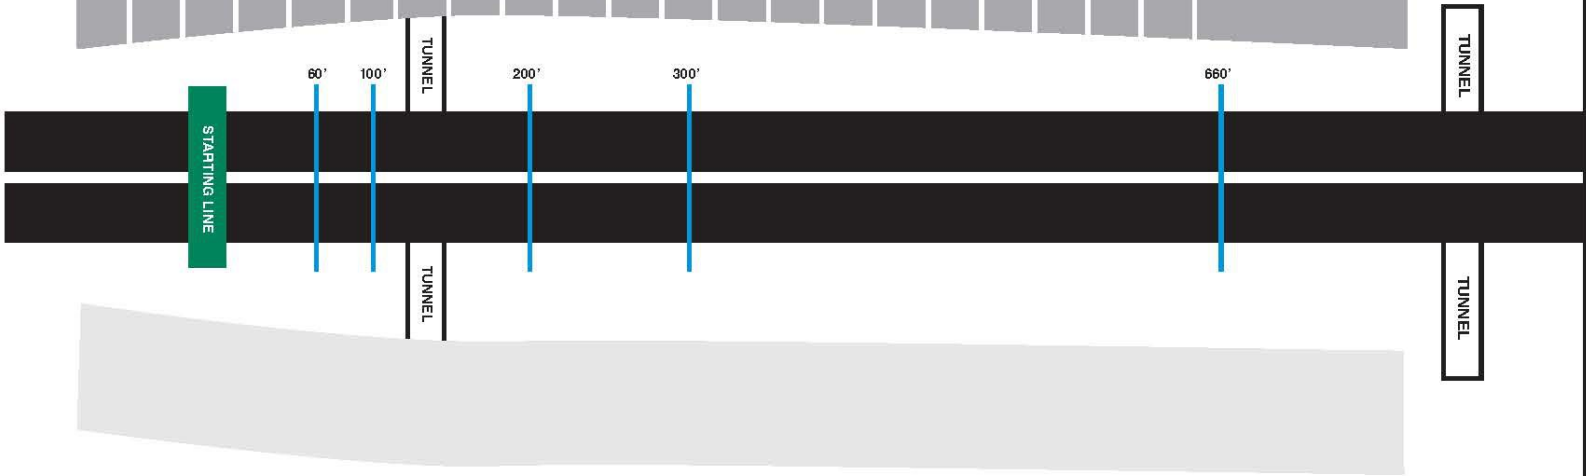

NITRO ALLEY

John Force Grandstand

SUITES 301-308
SUITES 201-208
SUITES 122

T

G

G

T

MAP LEGEND

- First Aid
- Pedestrian Tunnel
- Tickets
- Gate
- ATM
- Elevator
- Smoking Lounge
* Mezzanine Level
- Feet From Start