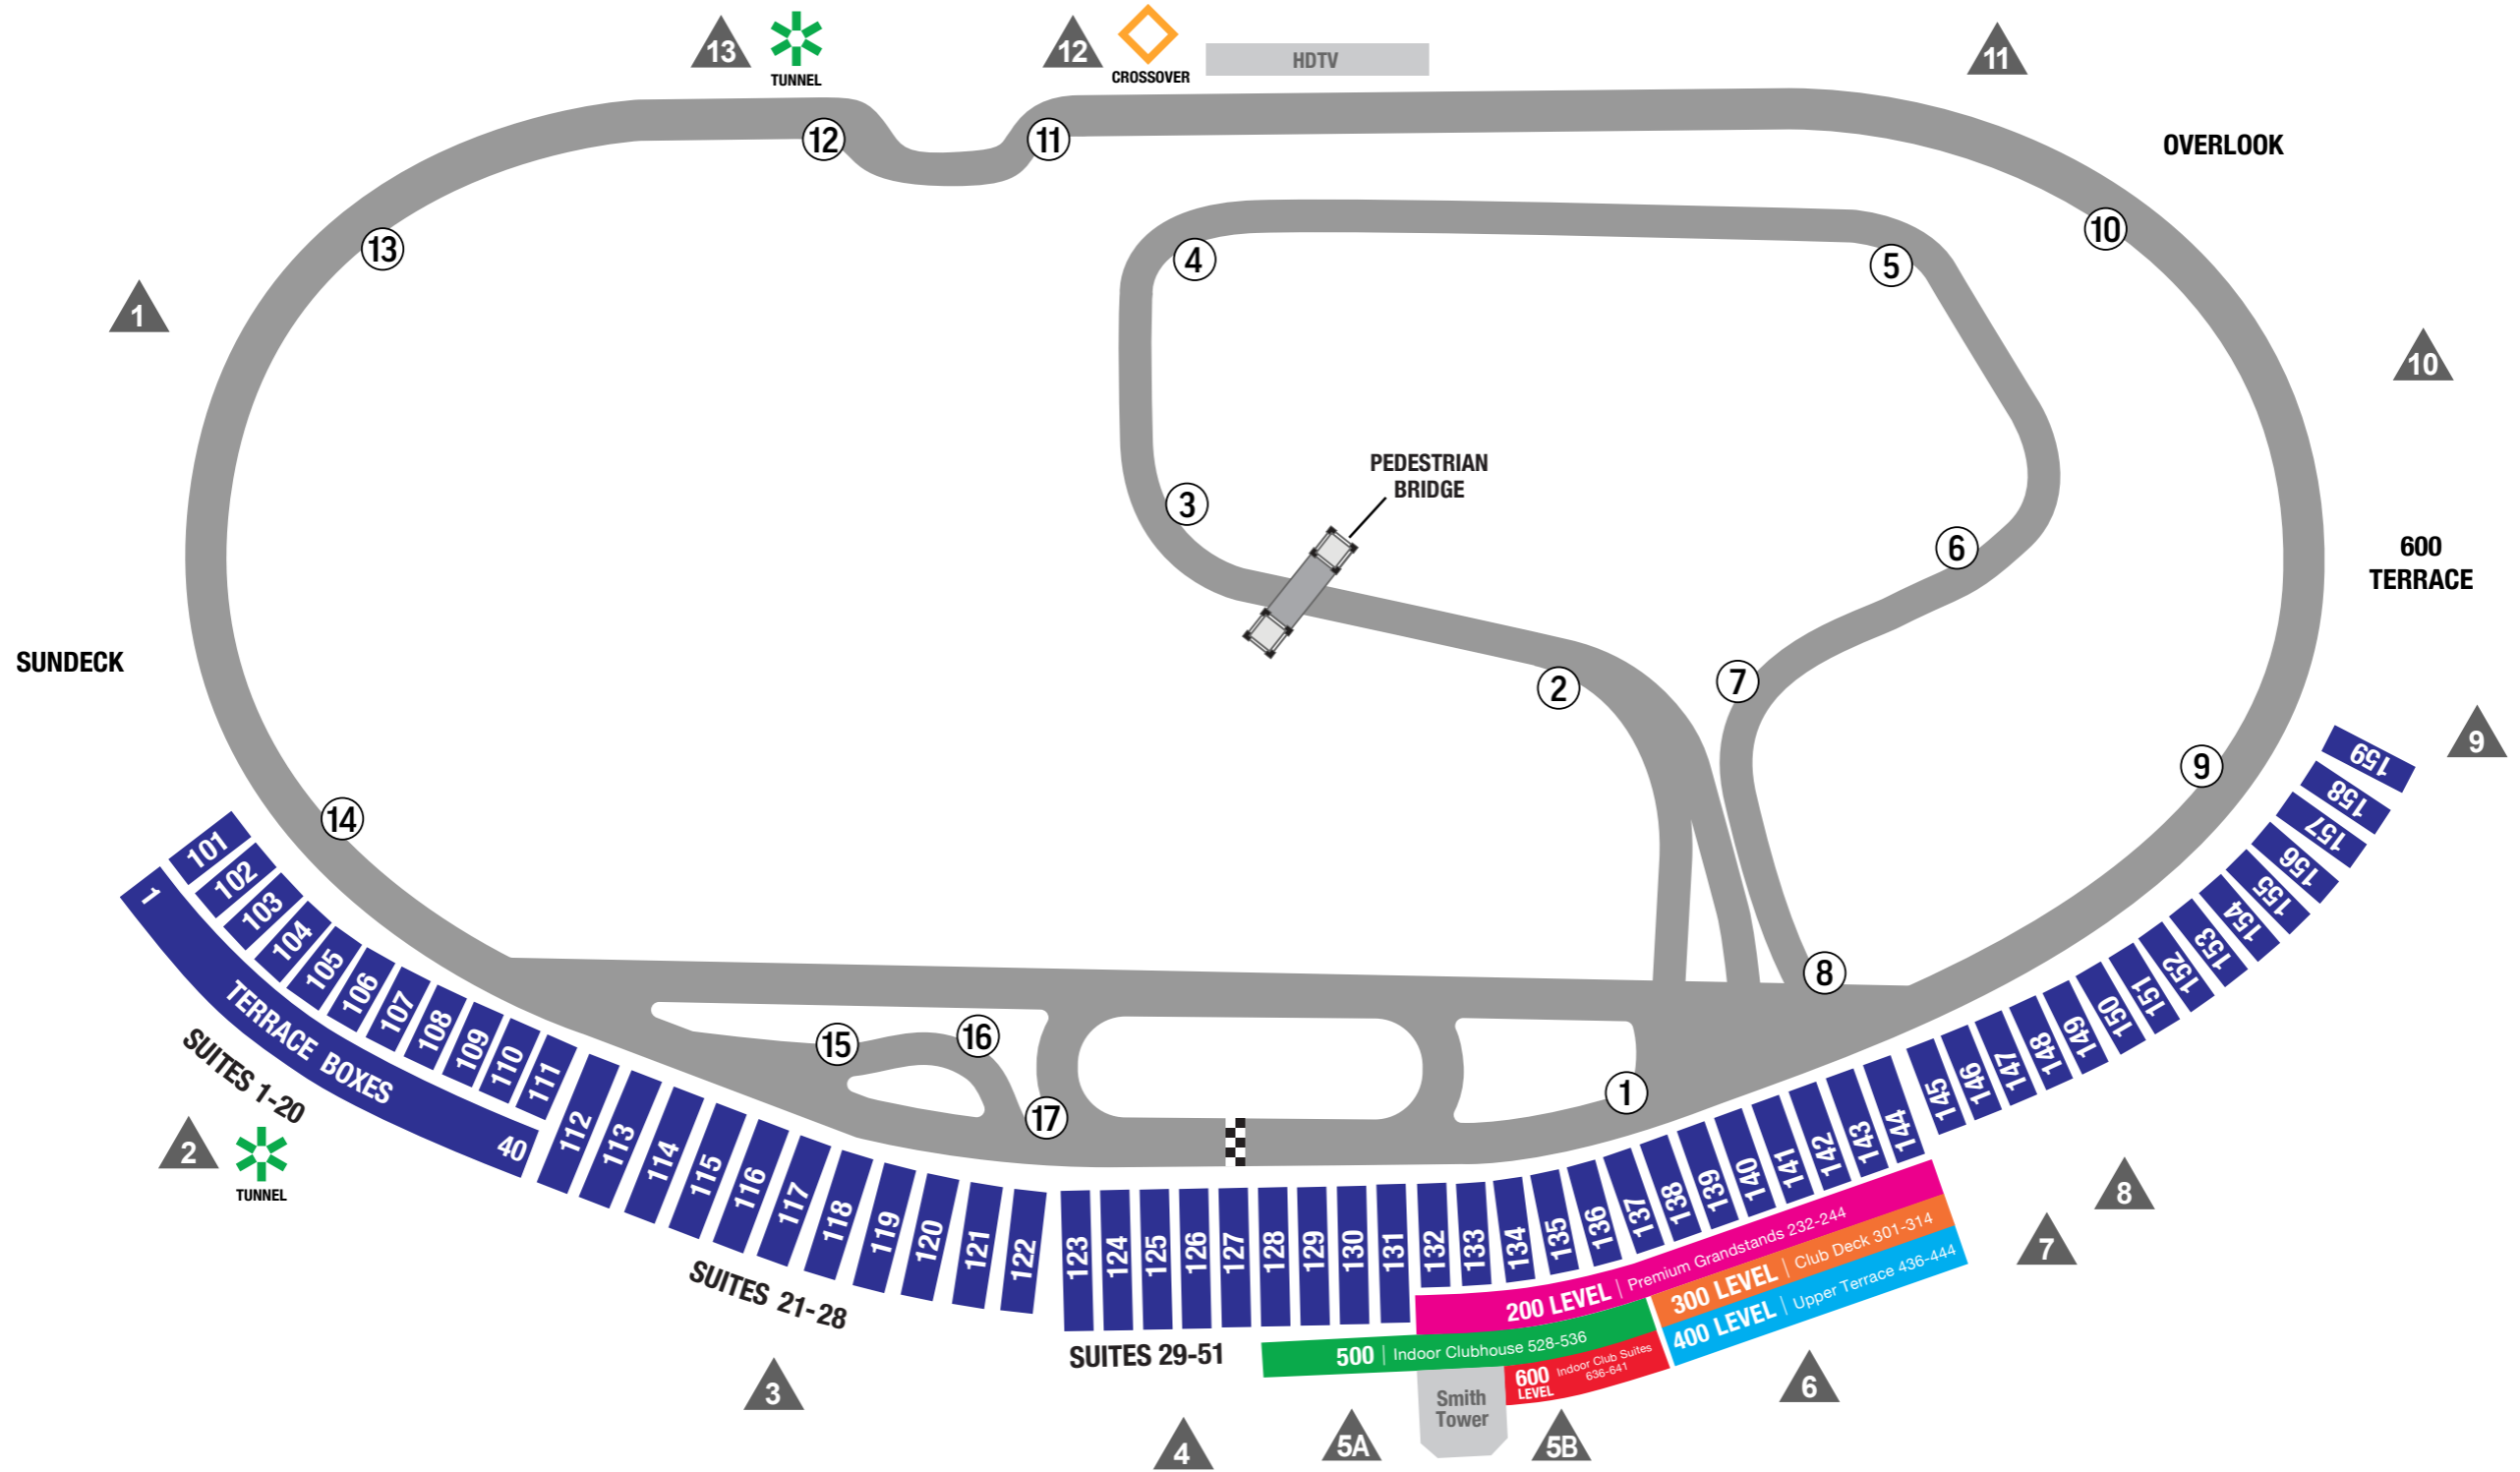

SEATING DIAGRAM

100 Level | Grandstands

300 Level | Club Deck

500 Level | Indoor Clubhouse

Tunnel

Entry Gate

200 Level | Premium Grandstands

400 Level | Upper Terrace

600 Level | Indoor Club Suites

Crossover

ROVAL Turns