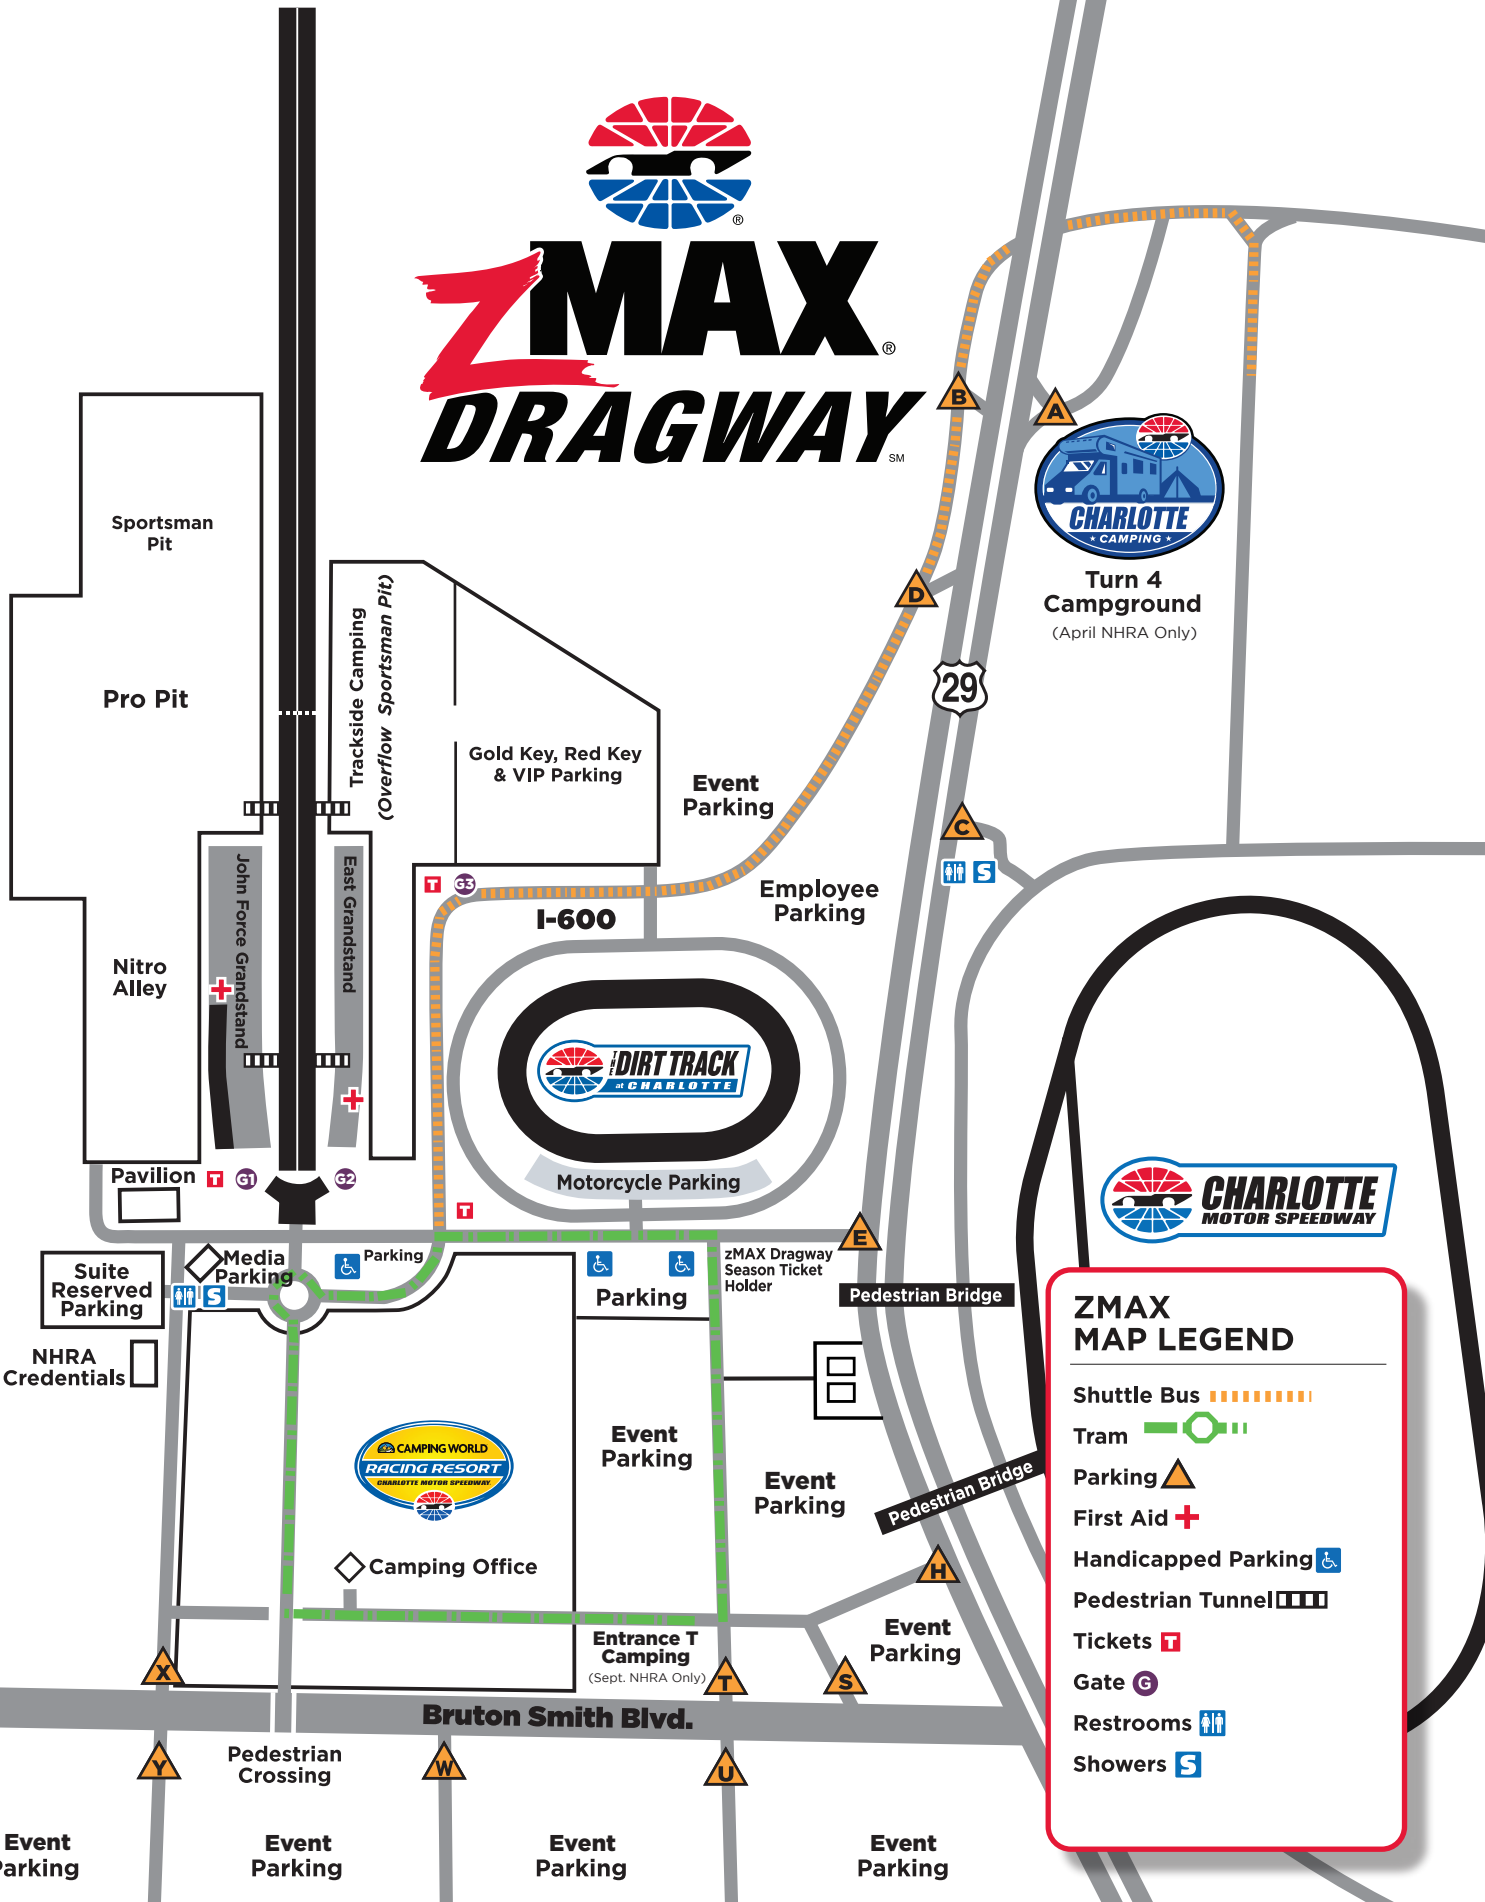

ZMAX DRAGWAY

Turn 4 Campground
(April NHRA Only)

ZMAX MAP LEGEND

- Shuttle Bus 
- Tram 
- Parking 
- First Aid 
- Handicapped Parking 
- Pedestrian Tunnel 
- Tickets 
- Gate 
- Restrooms 
- Showers 