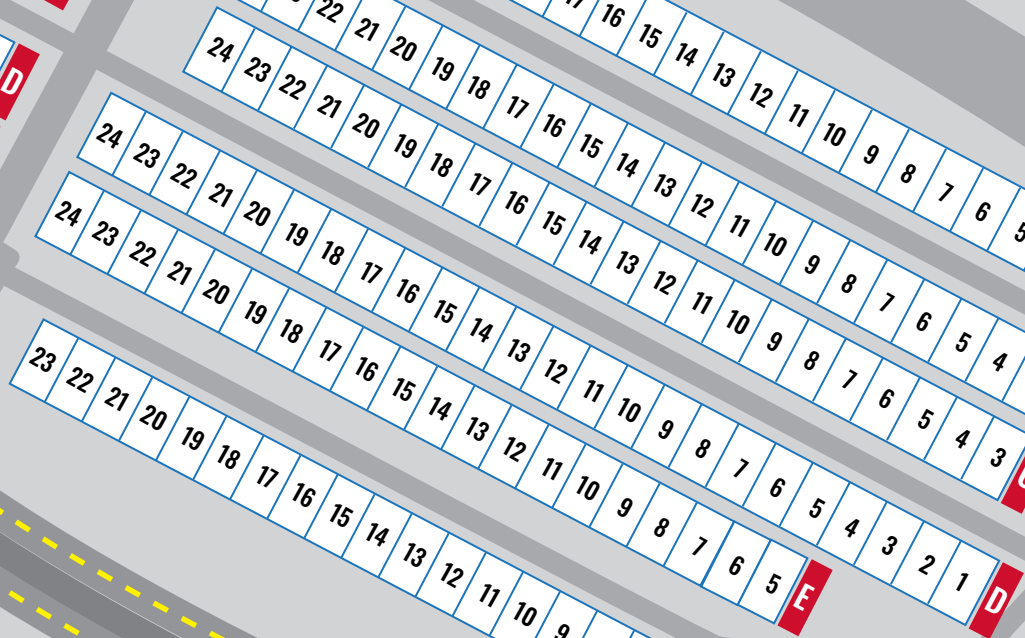

TURN 1 CAMPGROUND

CAMPSITE SIZE: 25' x 40'

FAN ZONE
&
MAIN GATE

OFFICE