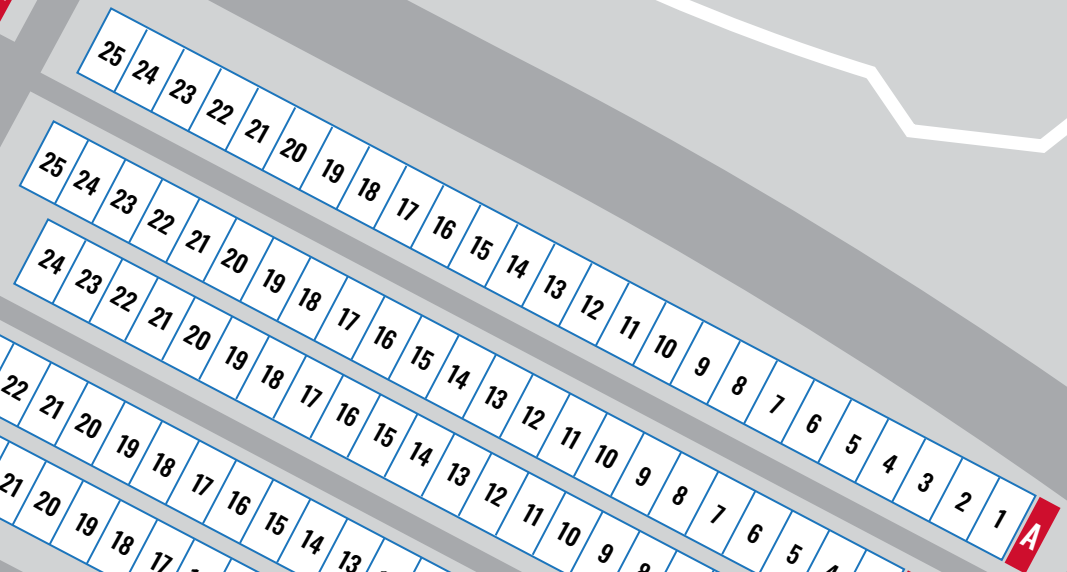

TURN 1 CAMPGROUND

CAMPSITE SIZE: 25' x 40'

FAN ZONE
&
MAIN GATE

OFFICE