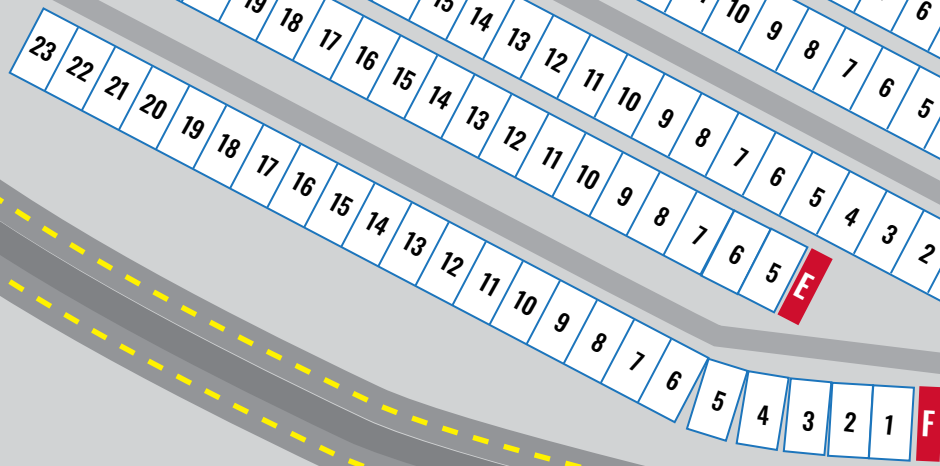

TURN 1 CAMPGROUND

CAMPSITE SIZE: 25' x 40'

FAN ZONE
&
MAIN GATE

OFFICE