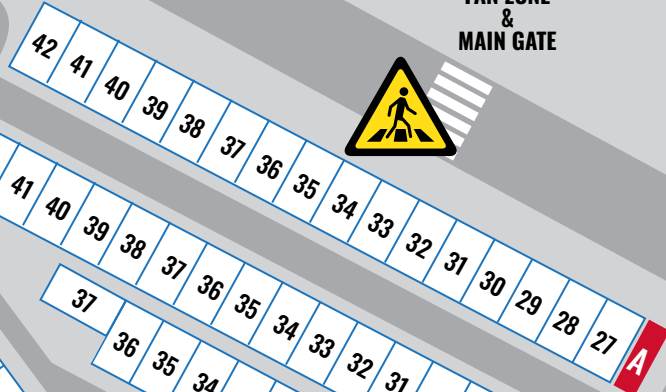

TURN 1 CAMPGROUND

CAMPSITE SIZE: 25' x 40'

FAN ZONE
&
MAIN GATE

OFFICE