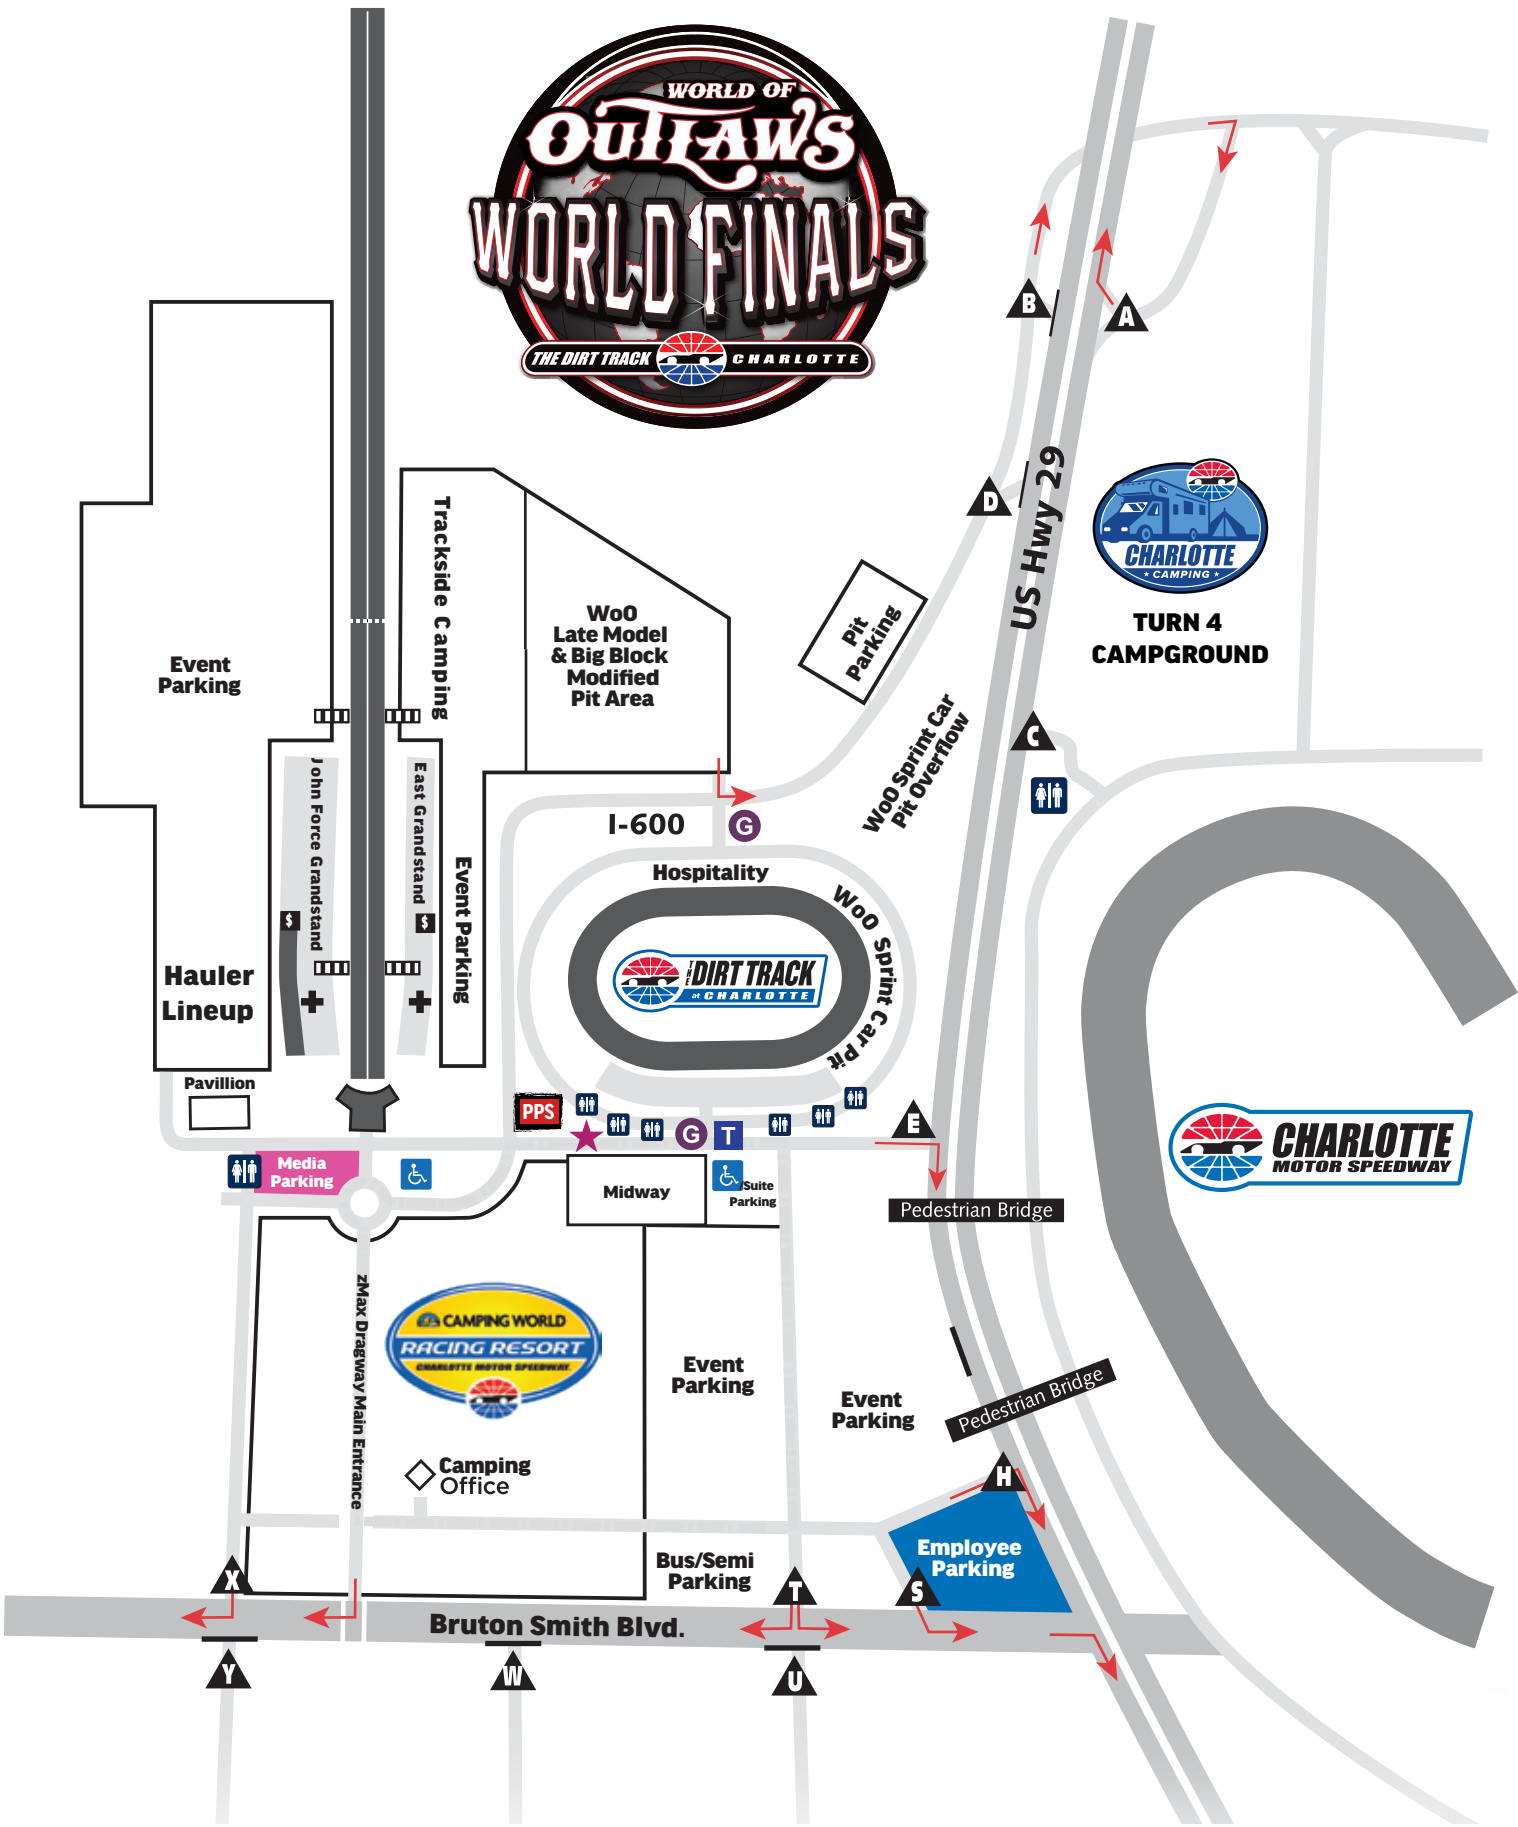

# WORLD OF OUTLAWS WORLD FINALS

THE DIRT TRACK CHARLOTTE

### Map Legend

-  Pit Pass Shack
-  Tickets
-  Gate
-  TV Compound
-  Outbound Traffic