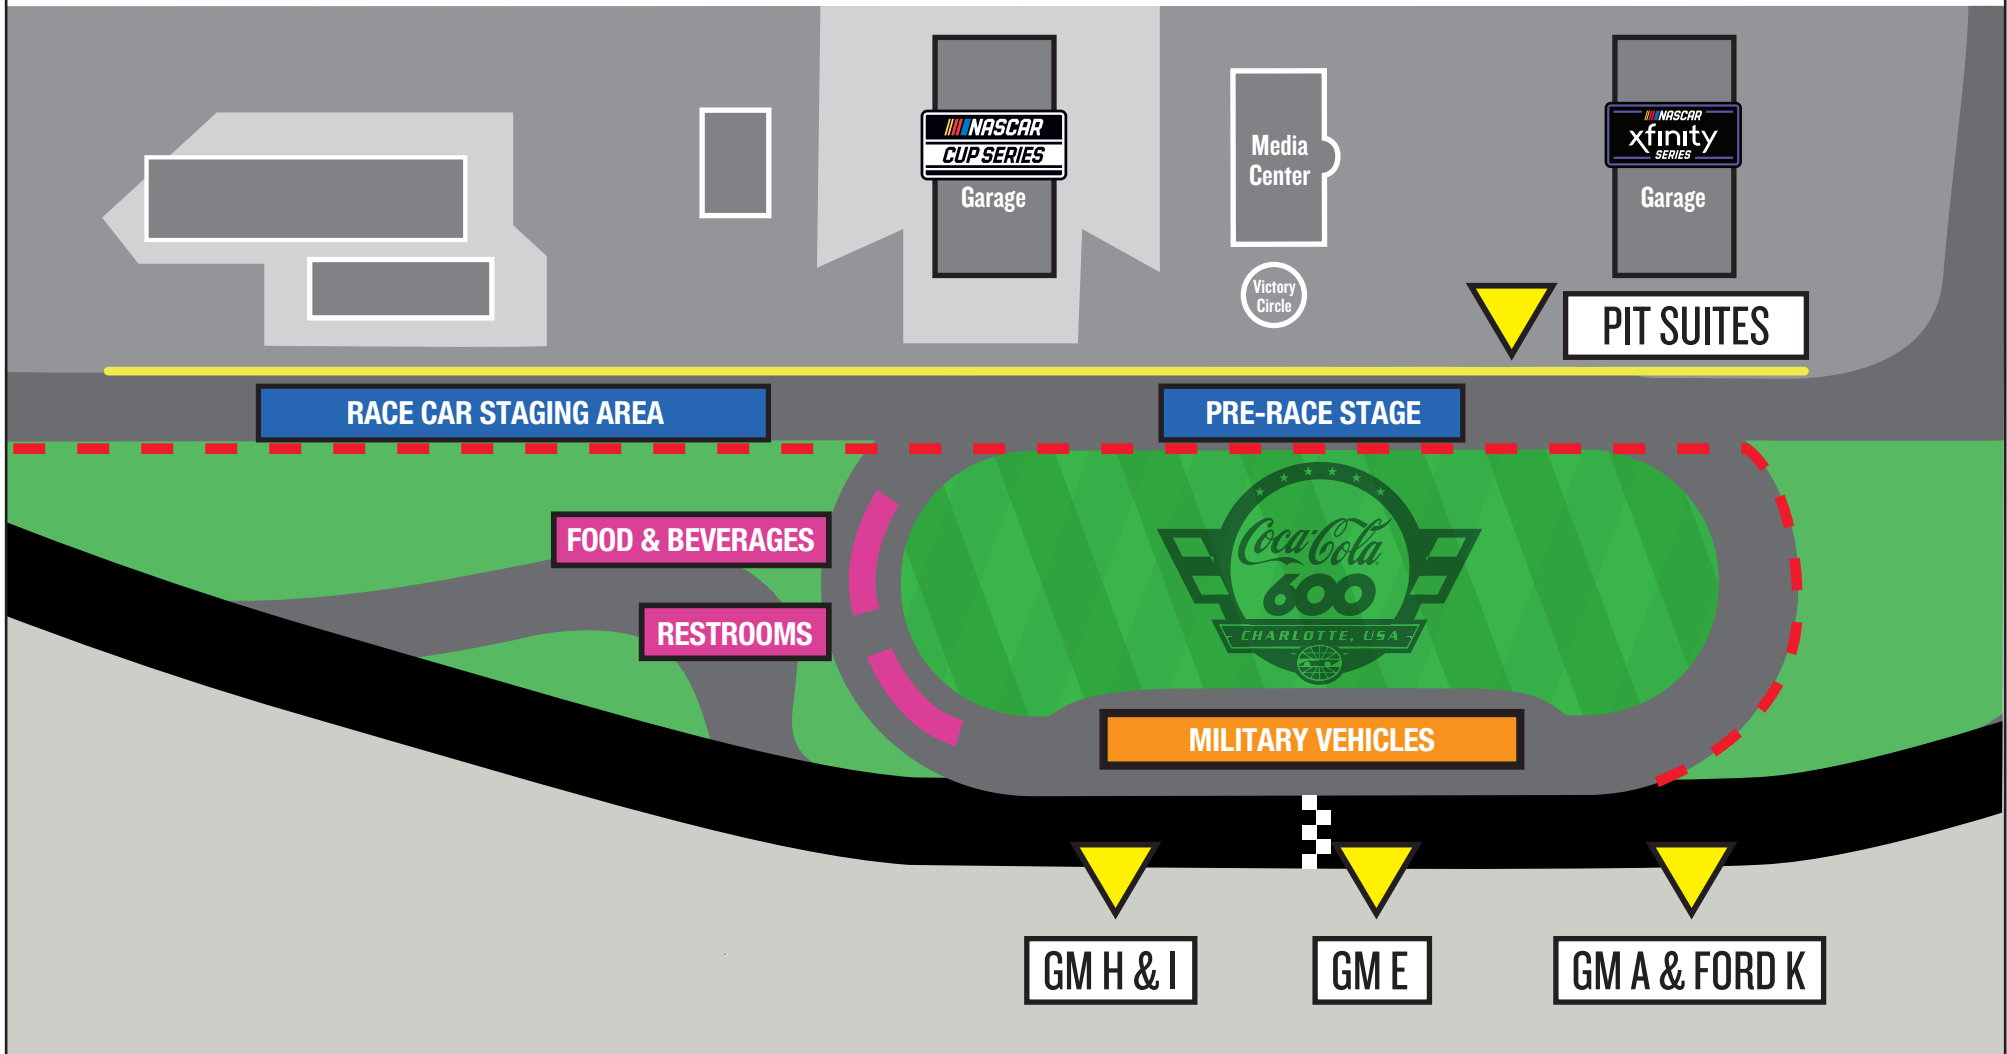

PRE-RACE ACCESS MAP

▼ INFIELD ACCESS | 2:30 PM UNTIL END OF DRIVER INTROS

NASCAR
CUP SERIES
Garage

Media
Center

Victory
Circle

NASCAR
xfinity
SERIES
Garage

PIT SUITES

RACE CAR STAGING AREA

PRE-RACE STAGE

FOOD & BEVERAGES

RESTROOMS

MILITARY VEHICLES

GM H & I

GM E

GM A & FORD K