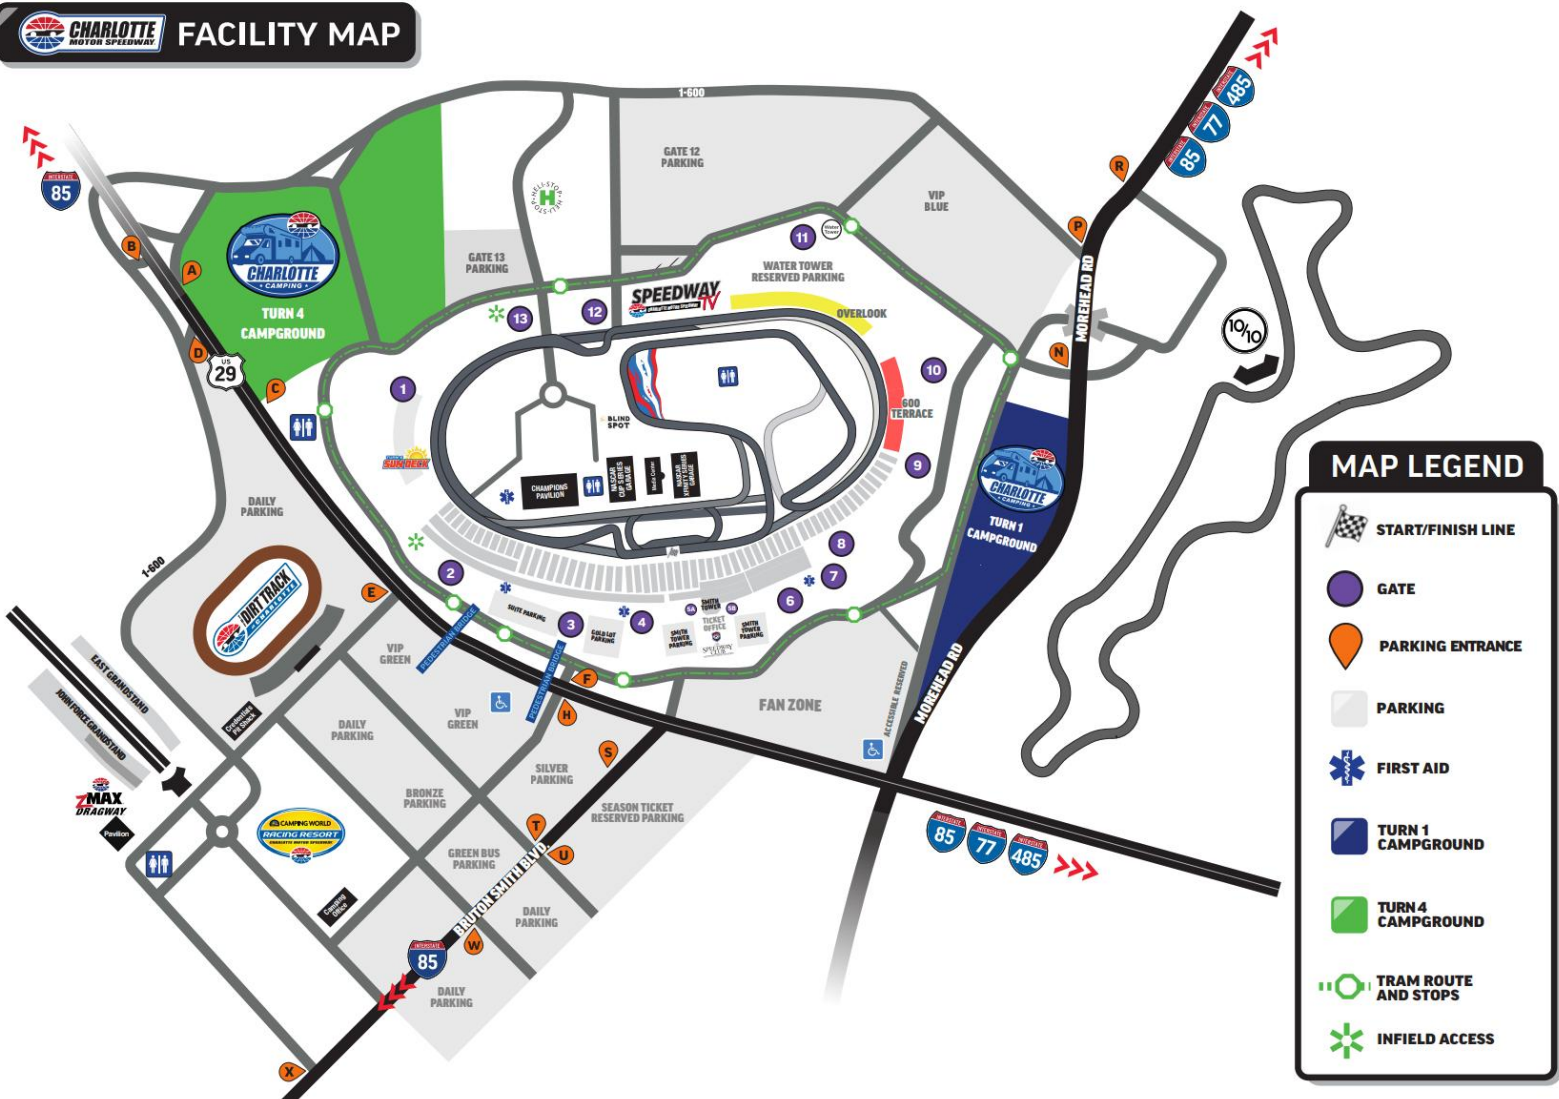

Please see the corresponding map on the Event Docs site for reference.

### PRE-RACE TRACK ACCESS

On Sunday all guests will be given their Pre-Race Track Access wristbands when they scan their laminate pass at Overlook Check-In, which is located at Gate 11. The wristband is good for the frontstretch track area prior to the green flag. These wristbands do not allow garage access.

### CONCIERGE

The Guest Services staff at the Overlook entrance has access to golf carts to help shuttle you and your guests when available. Please be mindful of the busier times at the gates and there is a shuttle/tram stop at the base of the hill (take a right out of Gate 11 and you will see it).

## CHARLOTTE MOTOR SPEEDWAY FACILITY MAP

MAY 22  
POST-RACE - SPEED STREET

MAY 23  
POST-RACE - SPEED STREET

MAY 24  
PRE-RACE - INFIELD