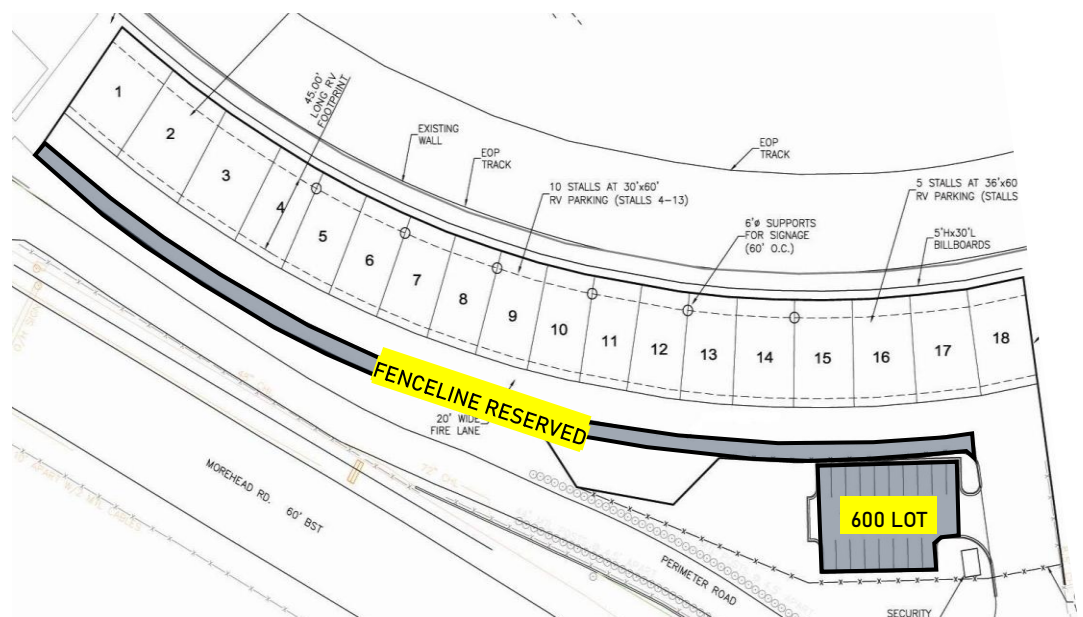

600 TERRACE

IMPORTANT INFORMATION

600 TERRACE HOSPITALITY GUEST CHECK-IN PROCEDURE

Guests will check-in with the 600 Terrace Concierge at the Gate 10 Tent to get their 600 Terrace pass scanned and receive their 600 Terrace wristband. This wristband allows them Pre-Race Track Access for Sunday and easy mobility in and out of CMS gates.

Friday's Wristband, **BLUE** | Saturdays Wristband, **GREEN**
Sunday's Wristband + Pre-Race Track Access Wristband, **RED**

PARKING

- 600 Terrace Fenceline OR 600 Terrace Lot Parking Passes are the **ONLY** Parking Passes allowed to park within 600 Terrace gates.
- Parking **OUTSIDE** of 600 Terrace requires a pass - the designated lot is VIP Blue.

Please see the corresponding map on the Event Docs site for reference.

PRE-RACE TRACK ACCESS

On Sunday all guests will be given their Pre-Race Track Access wristbands when they scan their laminate pass at Overlook Check-In, which is located at Gate 11. The wristband is good for the frontstretch track area prior to the green flag. These wristbands do not allow garage access.

CONCIERGE

The Guest Services staff at the Overlook entrance has access to golf carts to help shuttle you and your guests when available. Please be mindful of the busier times at the gates and there is a shuttle/tram stop at the base of the hill (take a right out of Gate 11 and you will see it).

NETWORK: CMS-600T Premium

PASSWORD: cms600pr