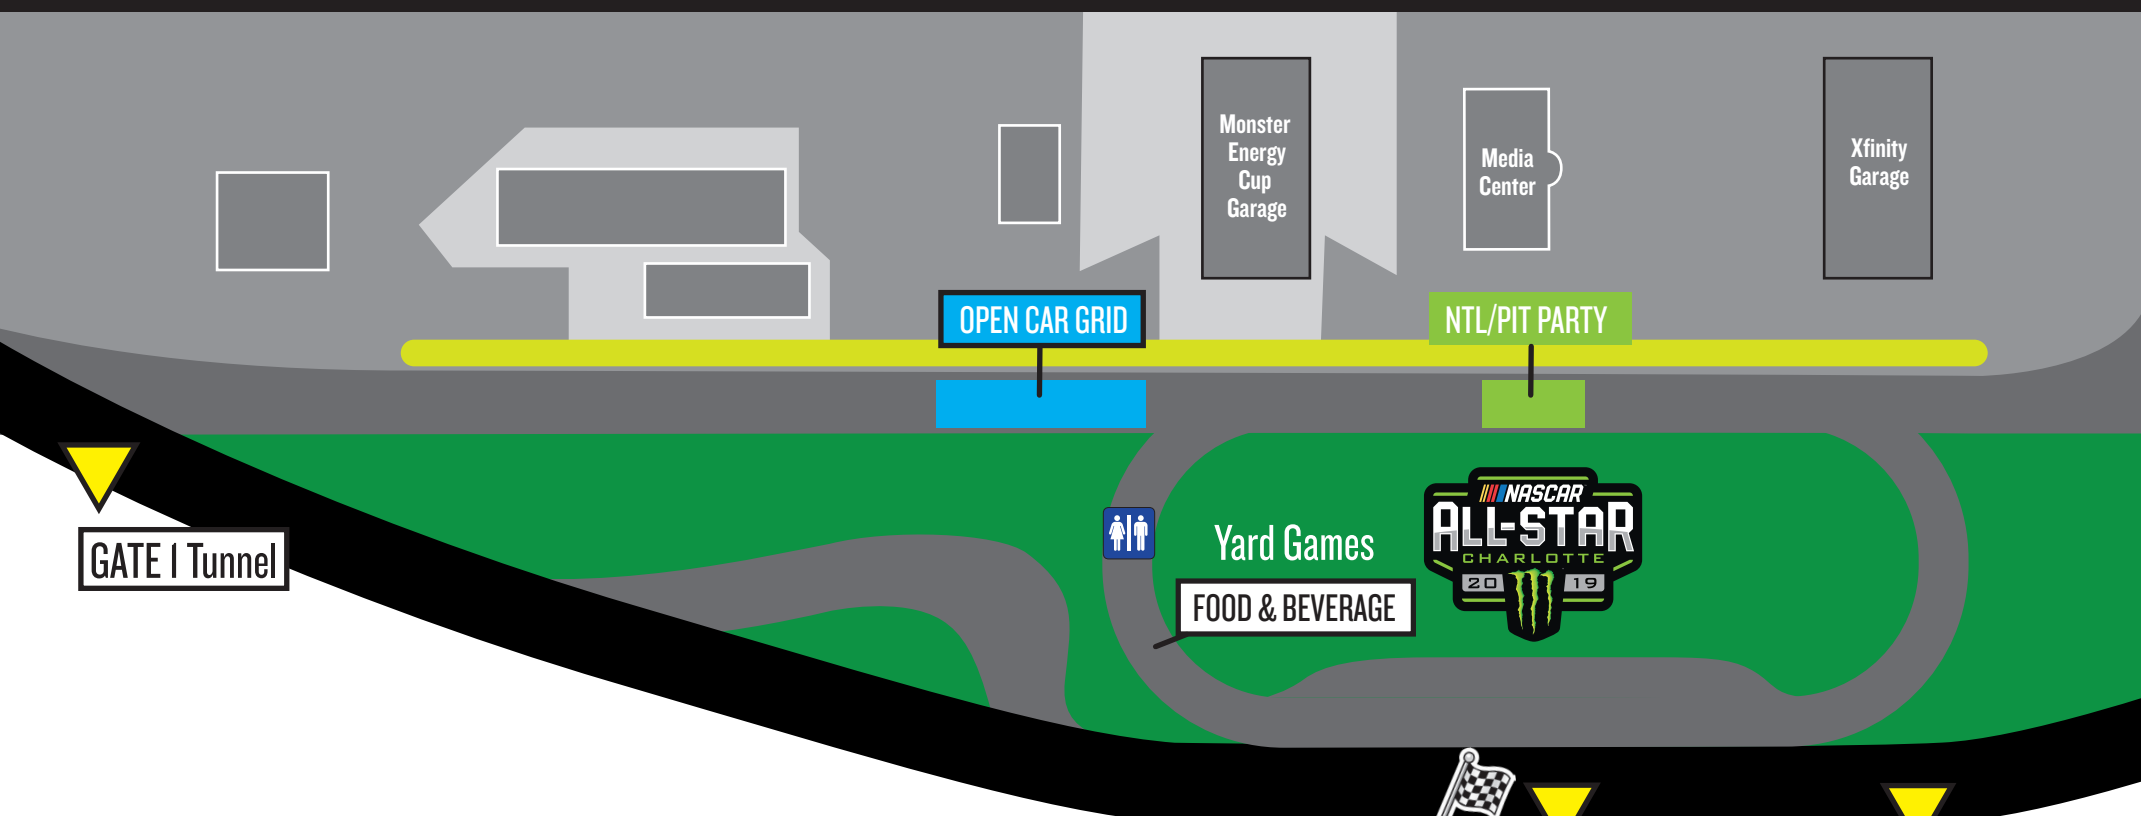

Pre-Race Pit Party 2 pm – 5 pm

POINTS OF ENTRY ▼

GATE 1 Tunnel

OPEN CAR GRID

NTL/PIT PARTY

Monster Energy Cup Garage

Media Center

Xfinity Garage

Yard Games

FOOD & BEVERAGE

GM E

2 pm – 5 pm

GM A & FORD K

2 pm – 5 pm

AMERICA'S HOME FOR RACING