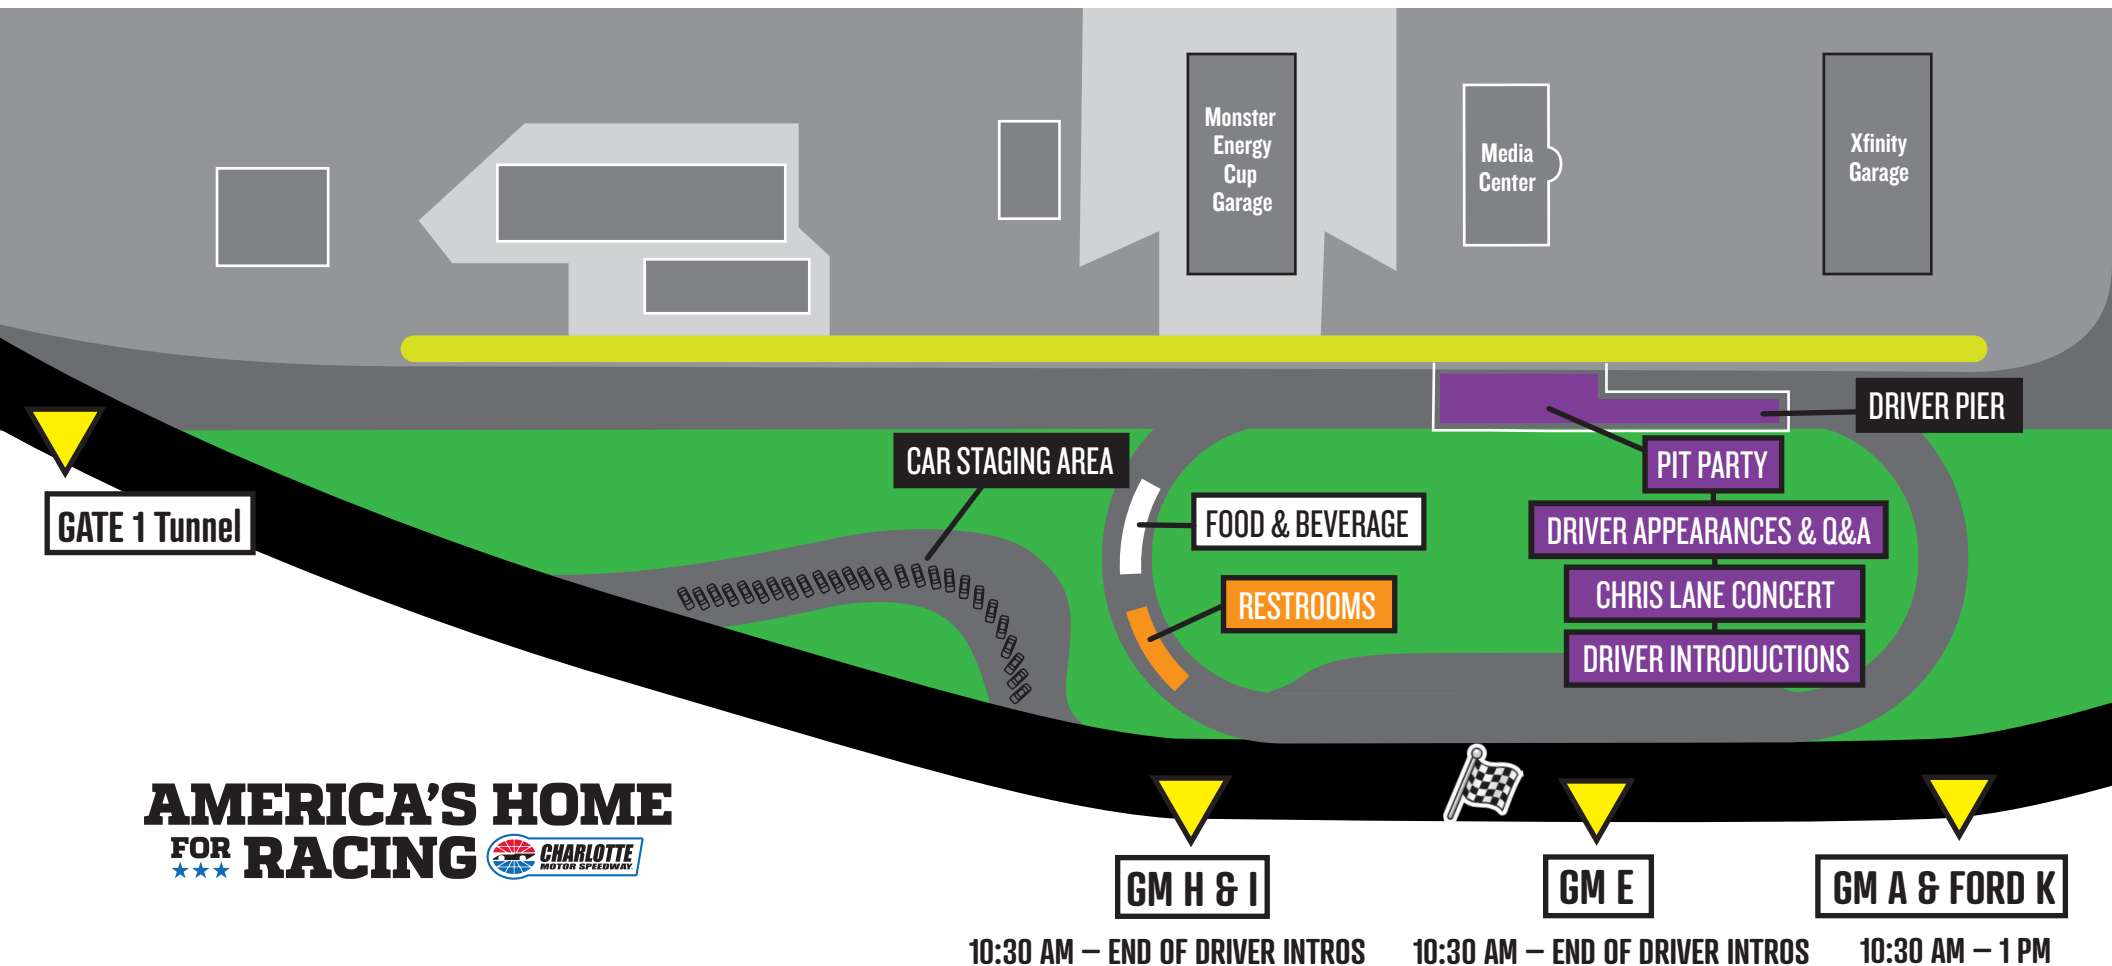

PRE-RACE
TRACK PASS

SEPTEMBER 29, 2019

INFIELD ACCESS

10:30 am – End of Driver Introductions

POINTS OF ENTRY ▼

AMERICA'S HOME
FOR RACING

GM H & I

10:30 AM – END OF DRIVER INTROS

GM E

10:30 AM – END OF DRIVER INTROS

GM A & FORD K

10:30 AM – 1 PM