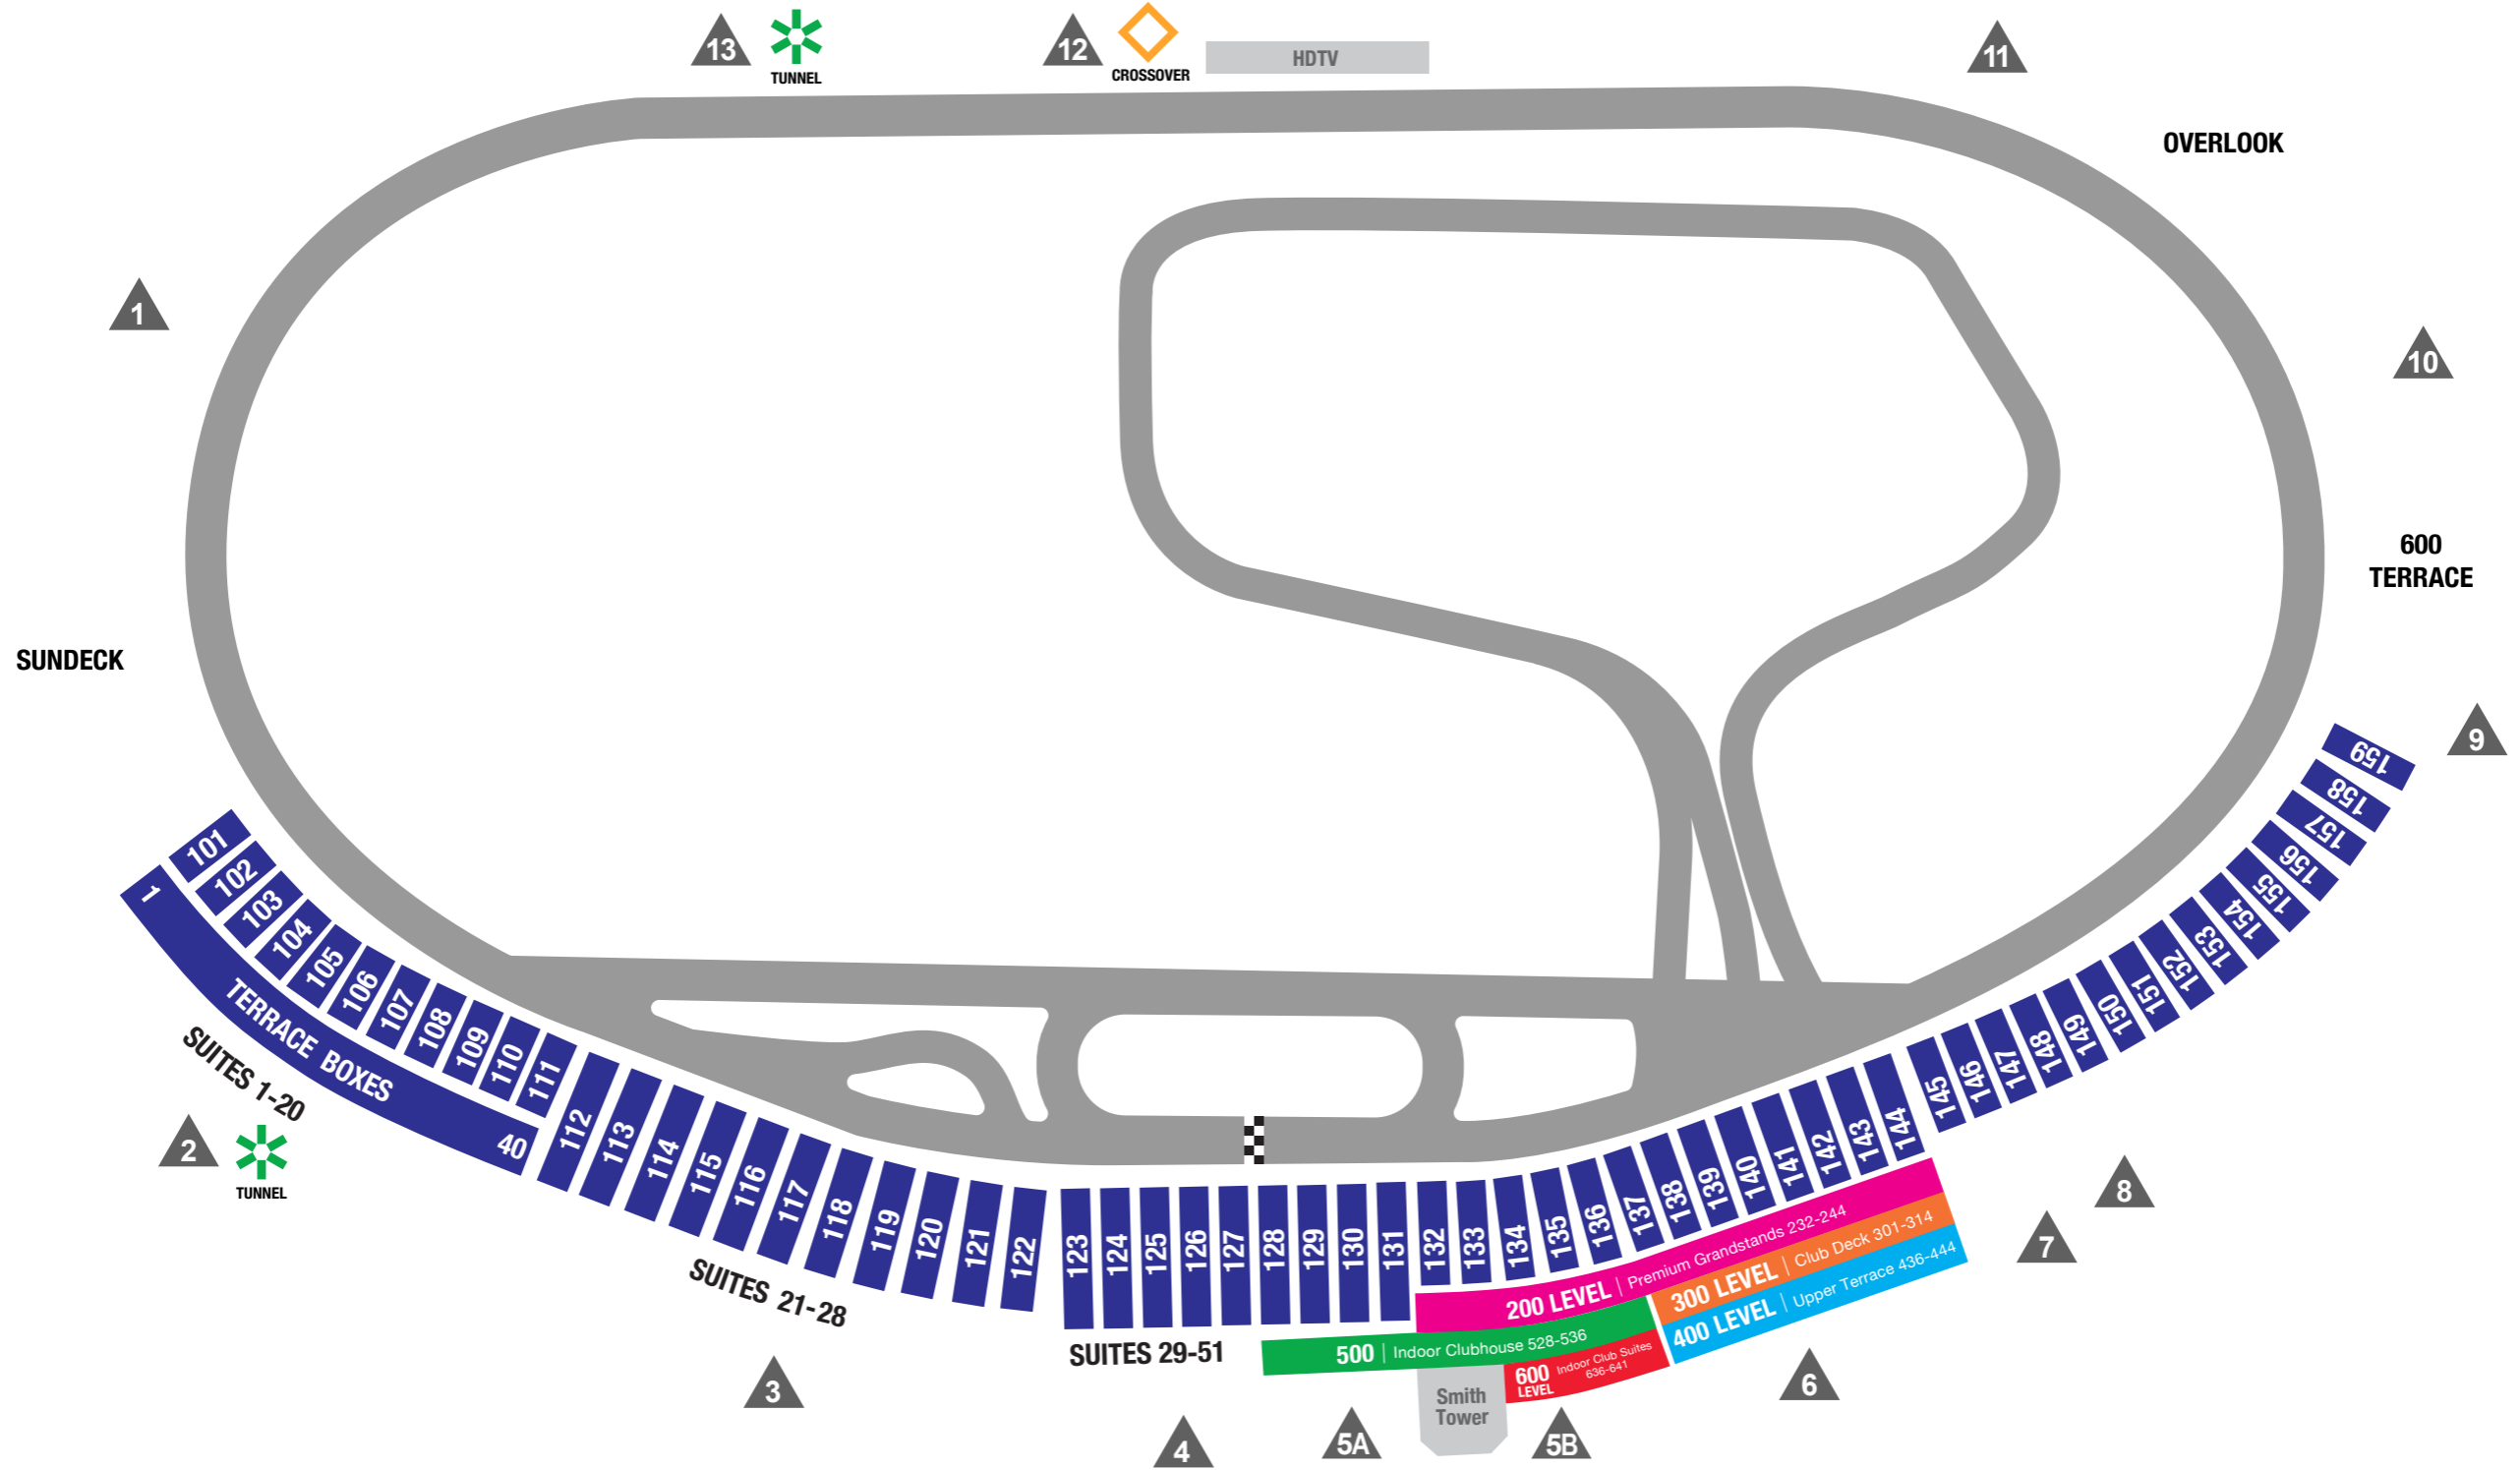

SEATING DIAGRAM

100 Level | Grandstands

300 Level | Club Deck

500 Level | Indoor Clubhouse

Tunnel

Entry Gate

200 Level | Premium Grandstands

400 Level | Upper Terrace

600 Level | Indoor Club Suites

Crossover