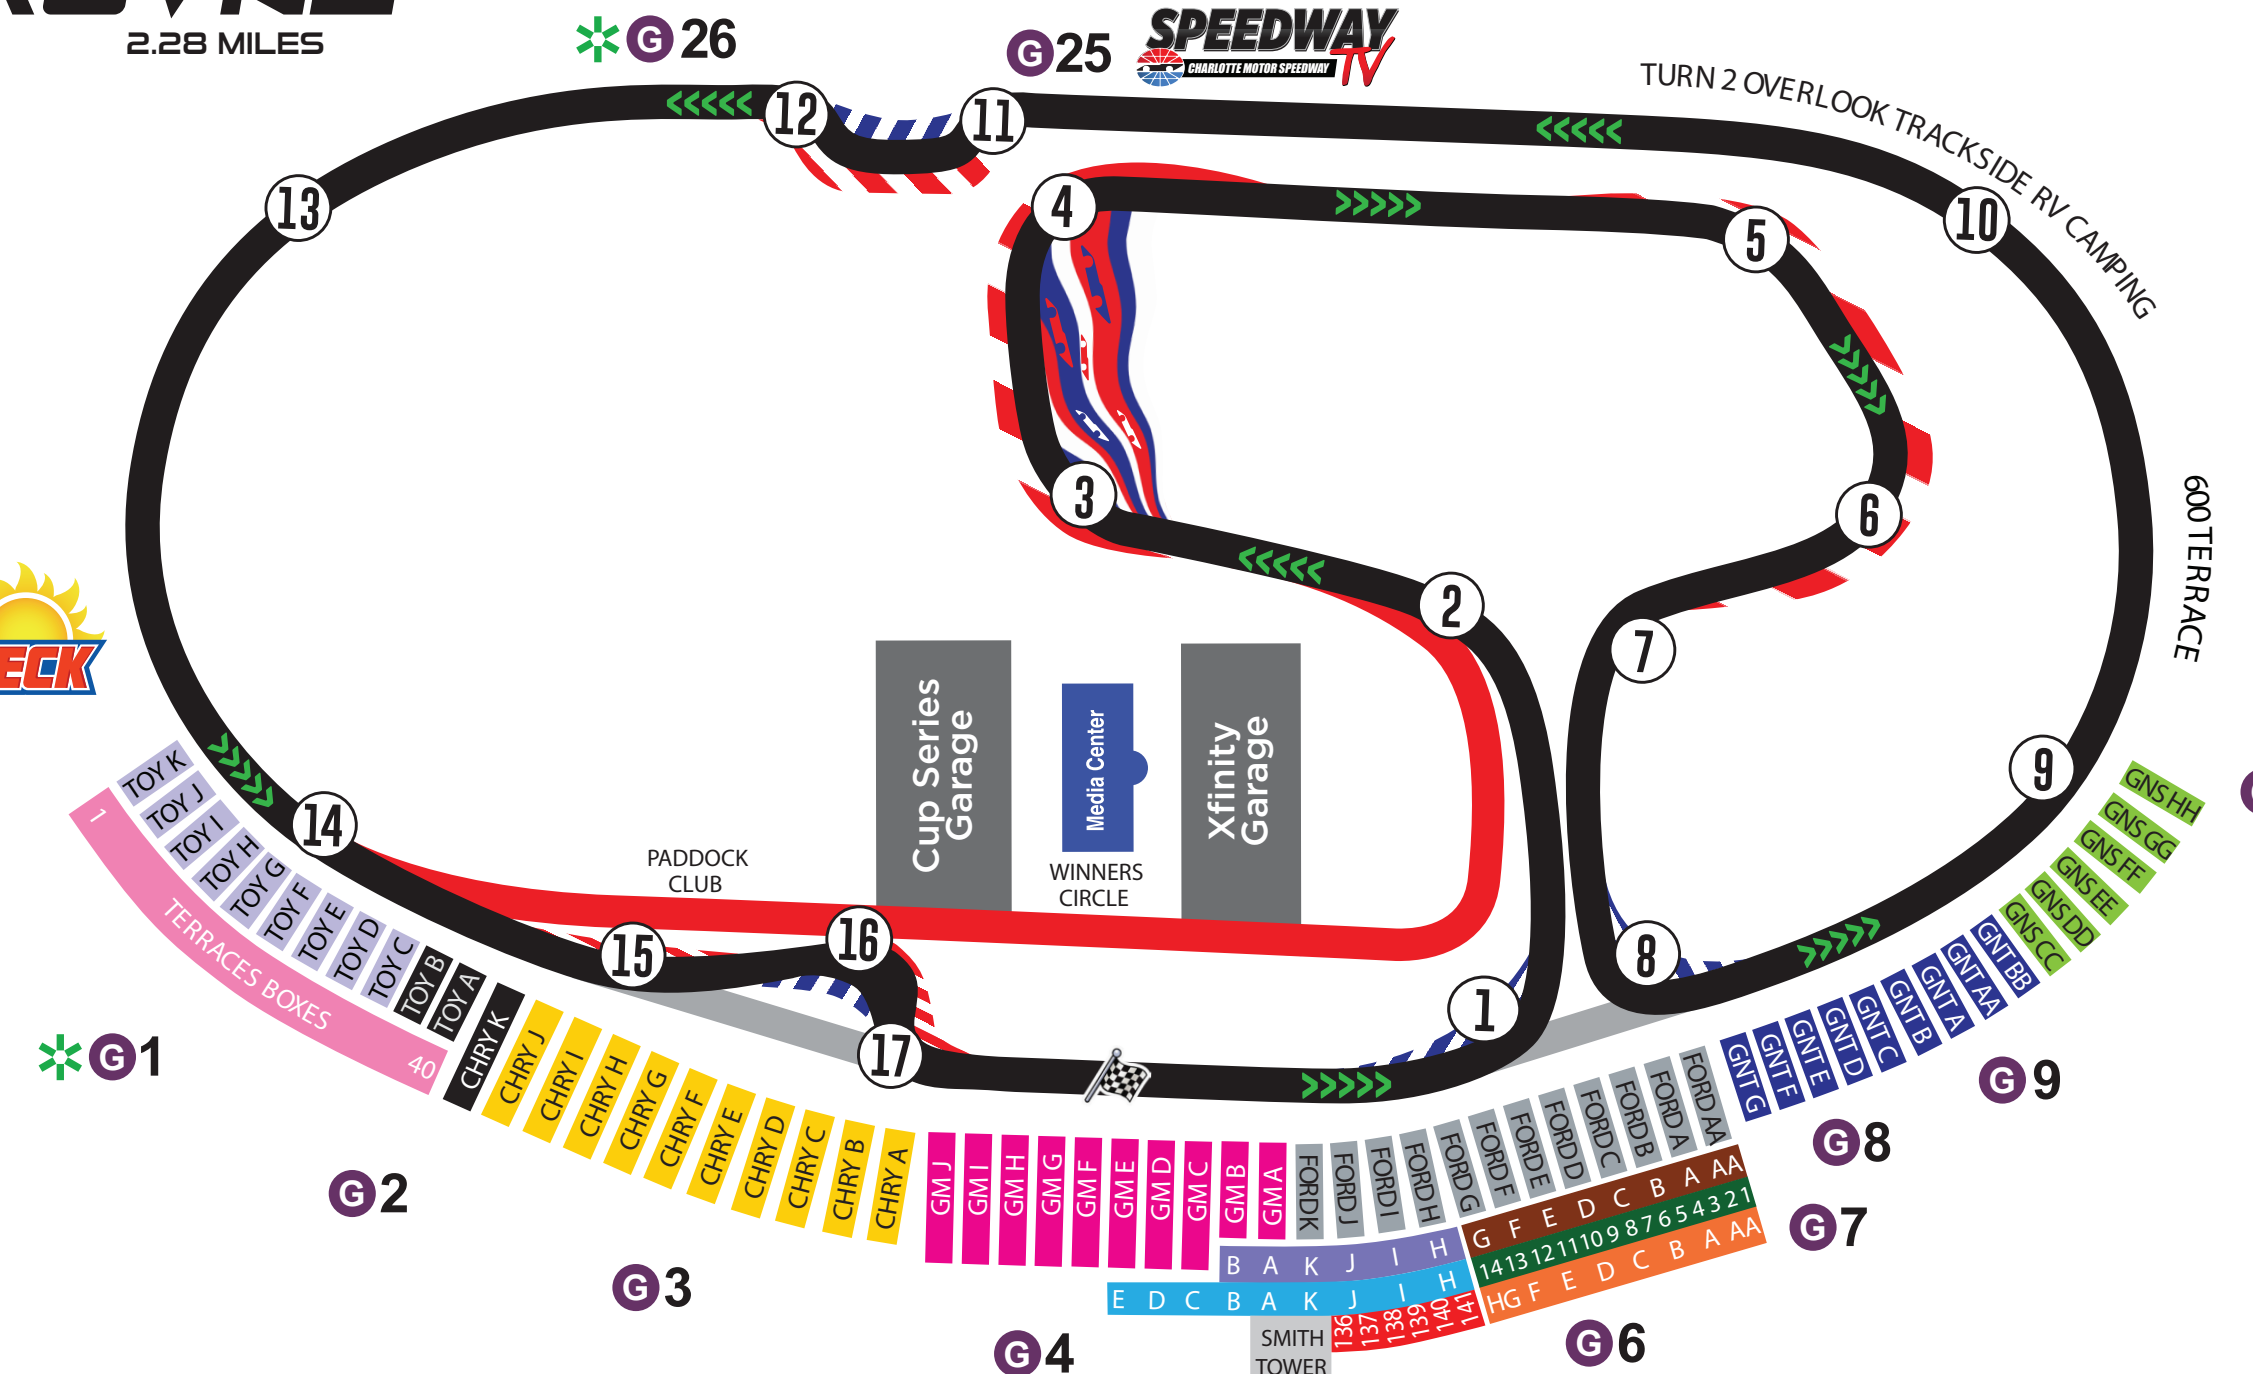

# ROYAL

2.28 MILES

G30/31

G1

G2

G3

G4

G5A

G25

HOSPITALITY VILLAGE

Paddock Club

Cup Series Garage

Media Center

Xfinity Garage

Winners Circle

TURN 2 OVERLOOK TRACKSIDE RV CAMPING

600 TERRACE

SMITH TOWER

WILL CALL BOX OFFICE PICK-UP

TICKET OFFICE

LEGEND

G GATE

\* INFIELD ACCESS

TOYOTA 4 <sup>TH</sup> TURN	GENERAL MOTORS	NEW VERANDA	GRAND NATIONAL TOWER	CLUB SUITES
TERRACE BOXES	FORD	CLUB DECK	GRAND NATIONAL SOUTH	NO ALCOHOL
CHRYSLER	FORD UPPER TERRACE	VERANDA	CLUBHOUSE SECTION	

Will Call pick up sites are located at any open ticket booth.