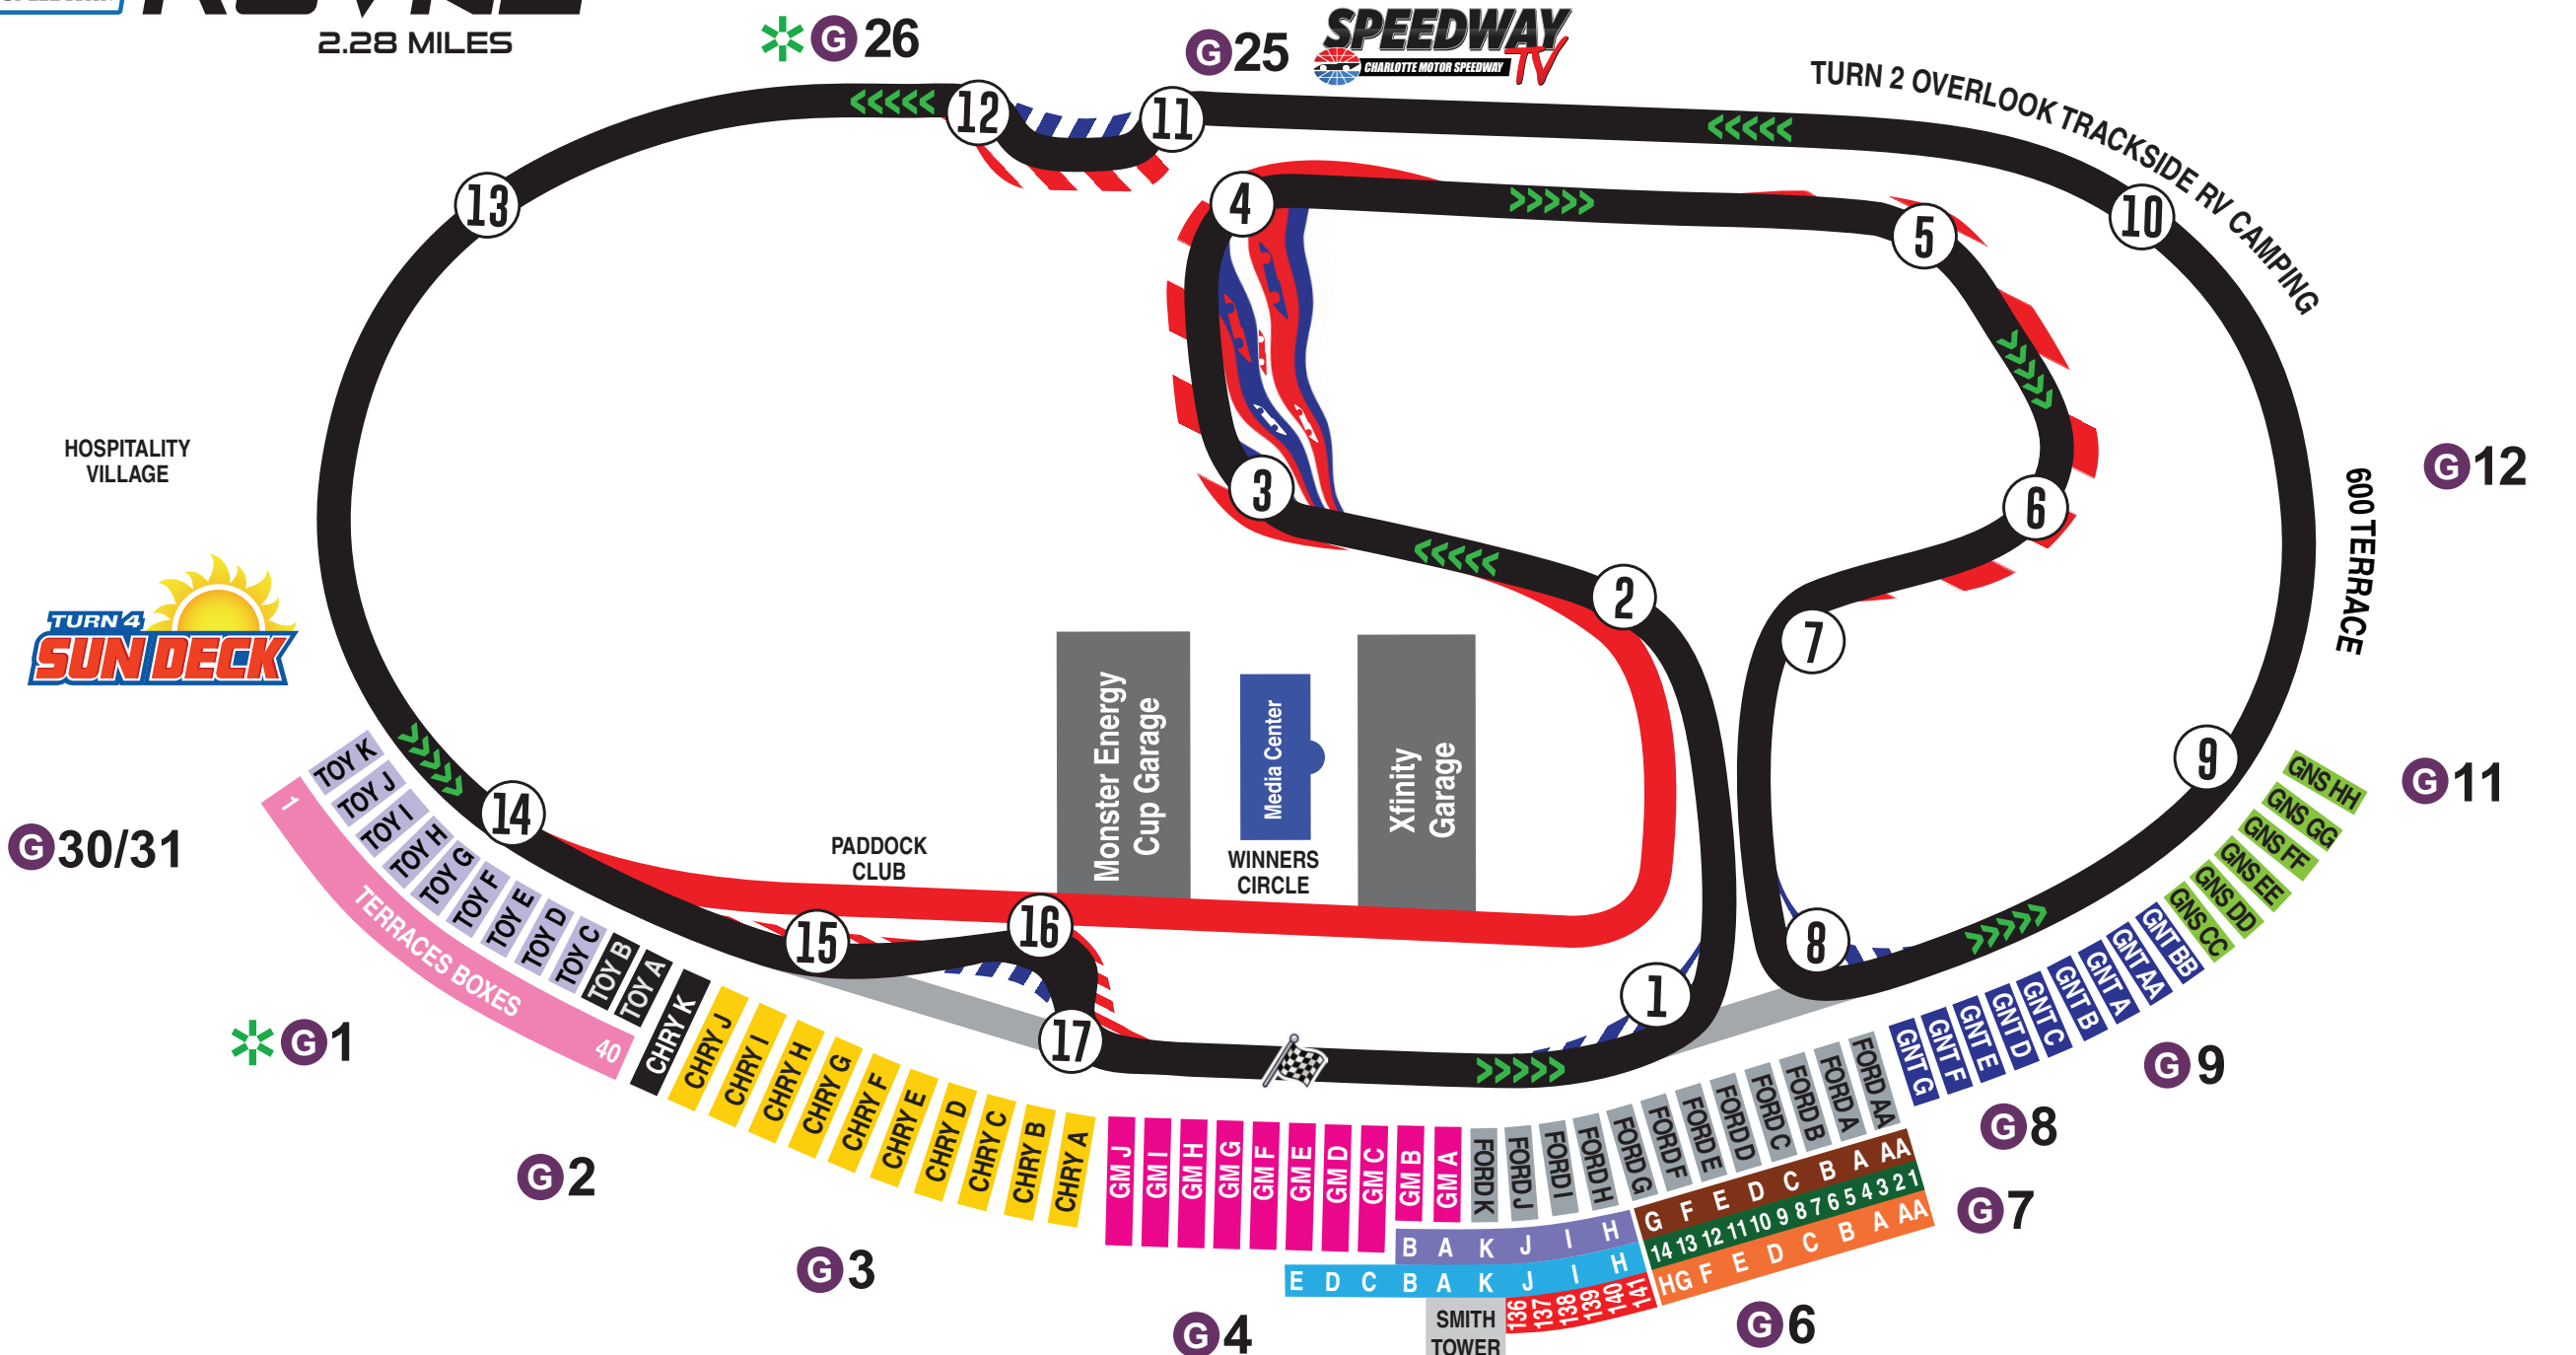

ROYAL

2.28 MILES

LEGEND

G GATE * INFIELD ACCESS

TOYOTA 4 TH TURN	GENERAL MOTORS	NEW VERANDA	GRAND NATIONAL TOWER	CLUB SUITES
TERRACE BOXES	FORD	CLUB DECK	GRAND NATIONAL SOUTH	NO ALCOHOL
CHRYSLER	FORD UPPER TERRACE	VERANDA	CLUBHOUSE SECTION	

Will Call pick up sites are located at any open ticket booth.