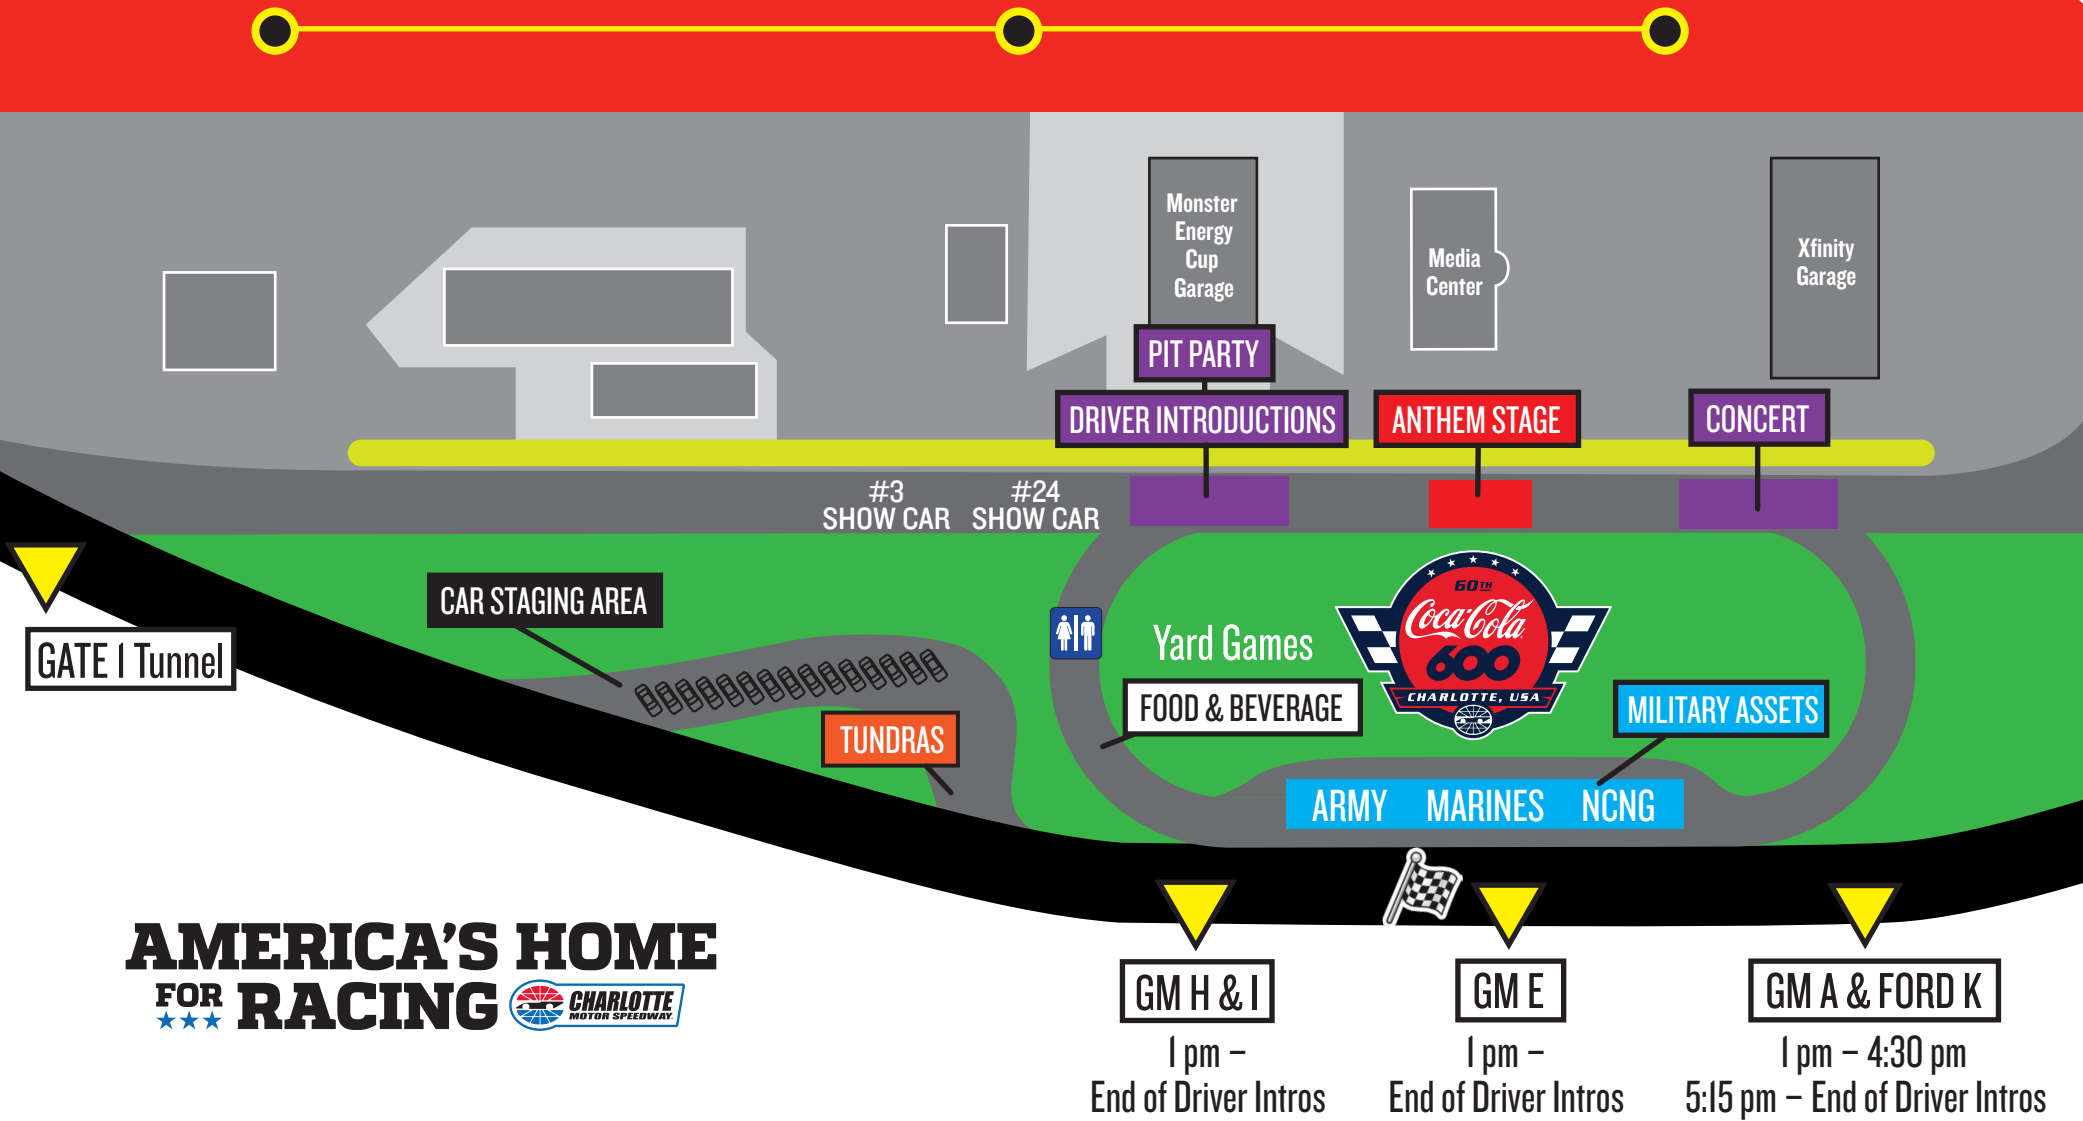

PRE-RACE TRACKPASS

MAY 26, 2019

INFIELD ACCESS 1 pm – End of Driver Introductions POINTS OF ENTRY ▼

AMERICA'S HOME
FOR RACING 