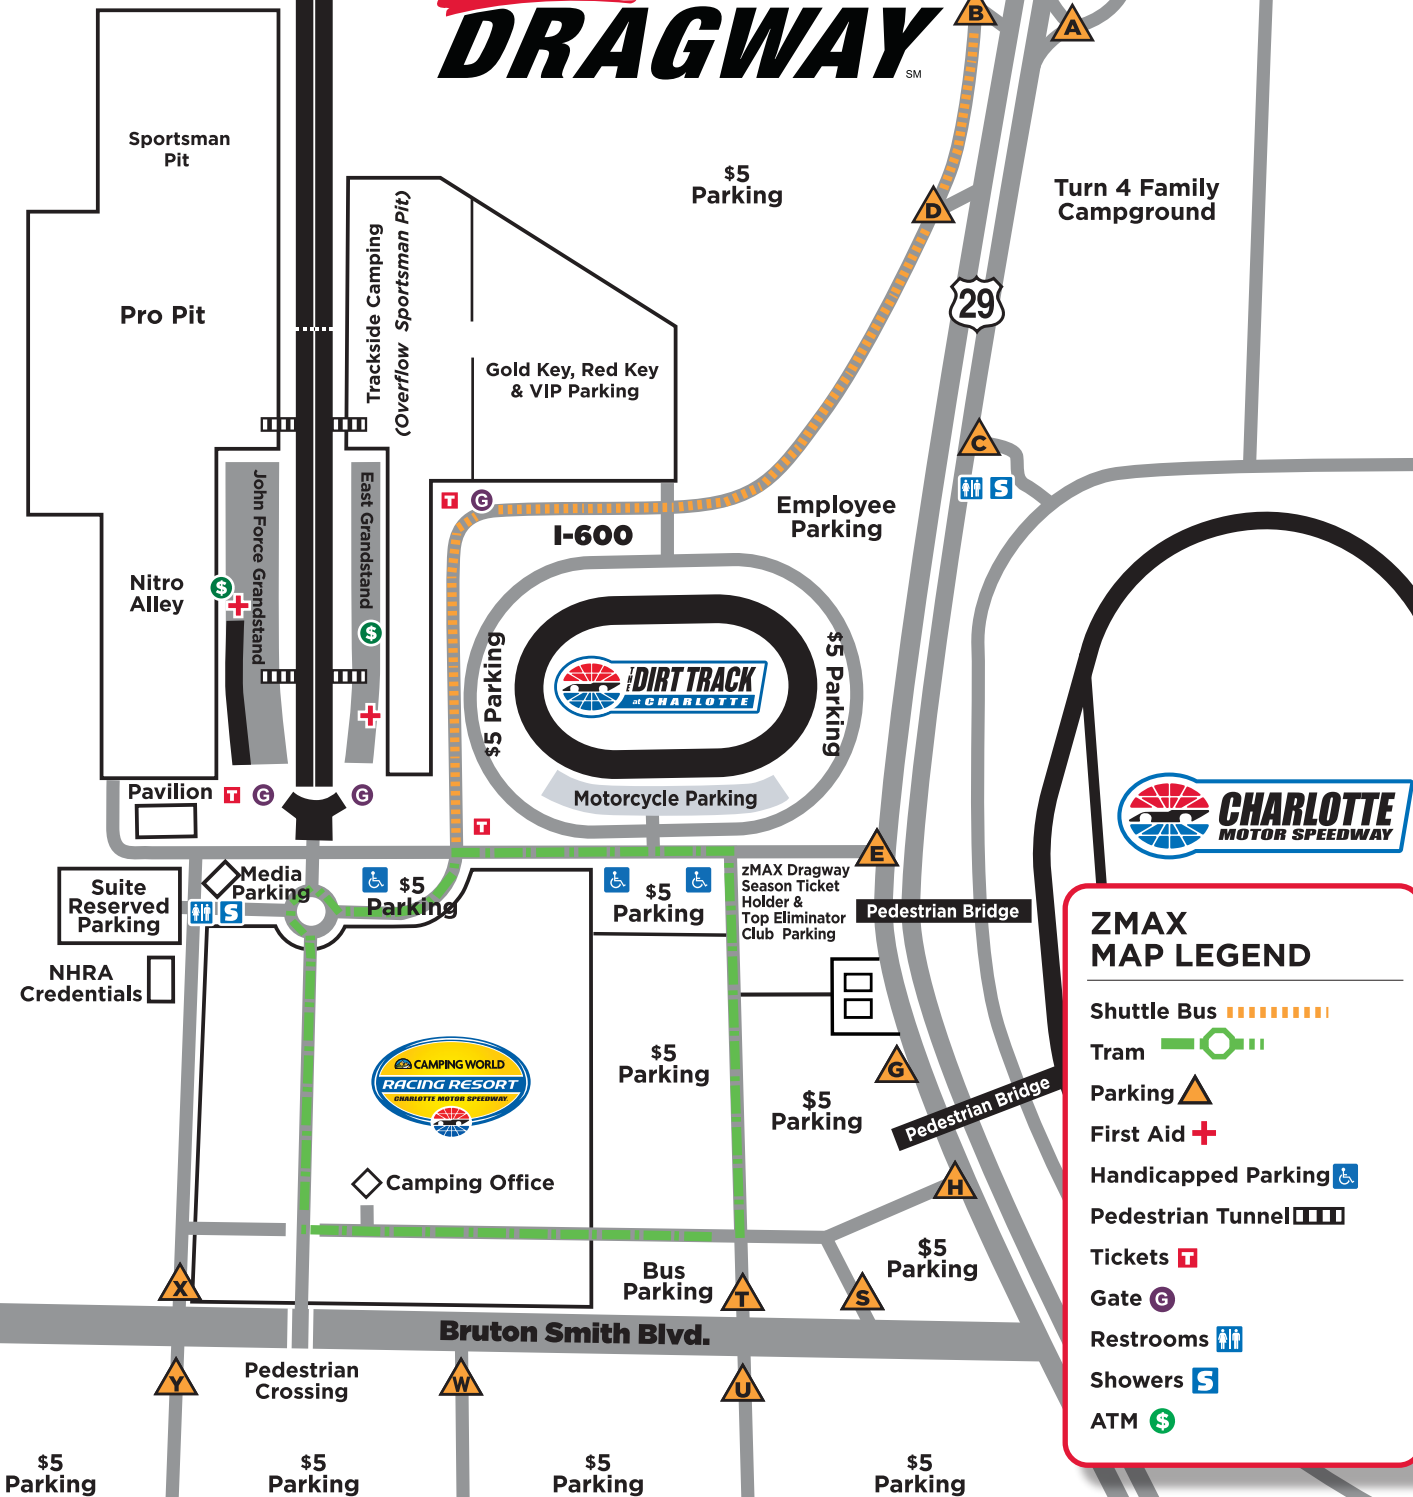

# ZMAX DRAGWAY

### ZMAX MAP LEGEND

- Shuttle Bus 
- Tram 
- Parking 
- First Aid 
- Handicapped Parking 
- Pedestrian Tunnel 
- Tickets 
- Gate 
- Restrooms 
- Showers 
- ATM 