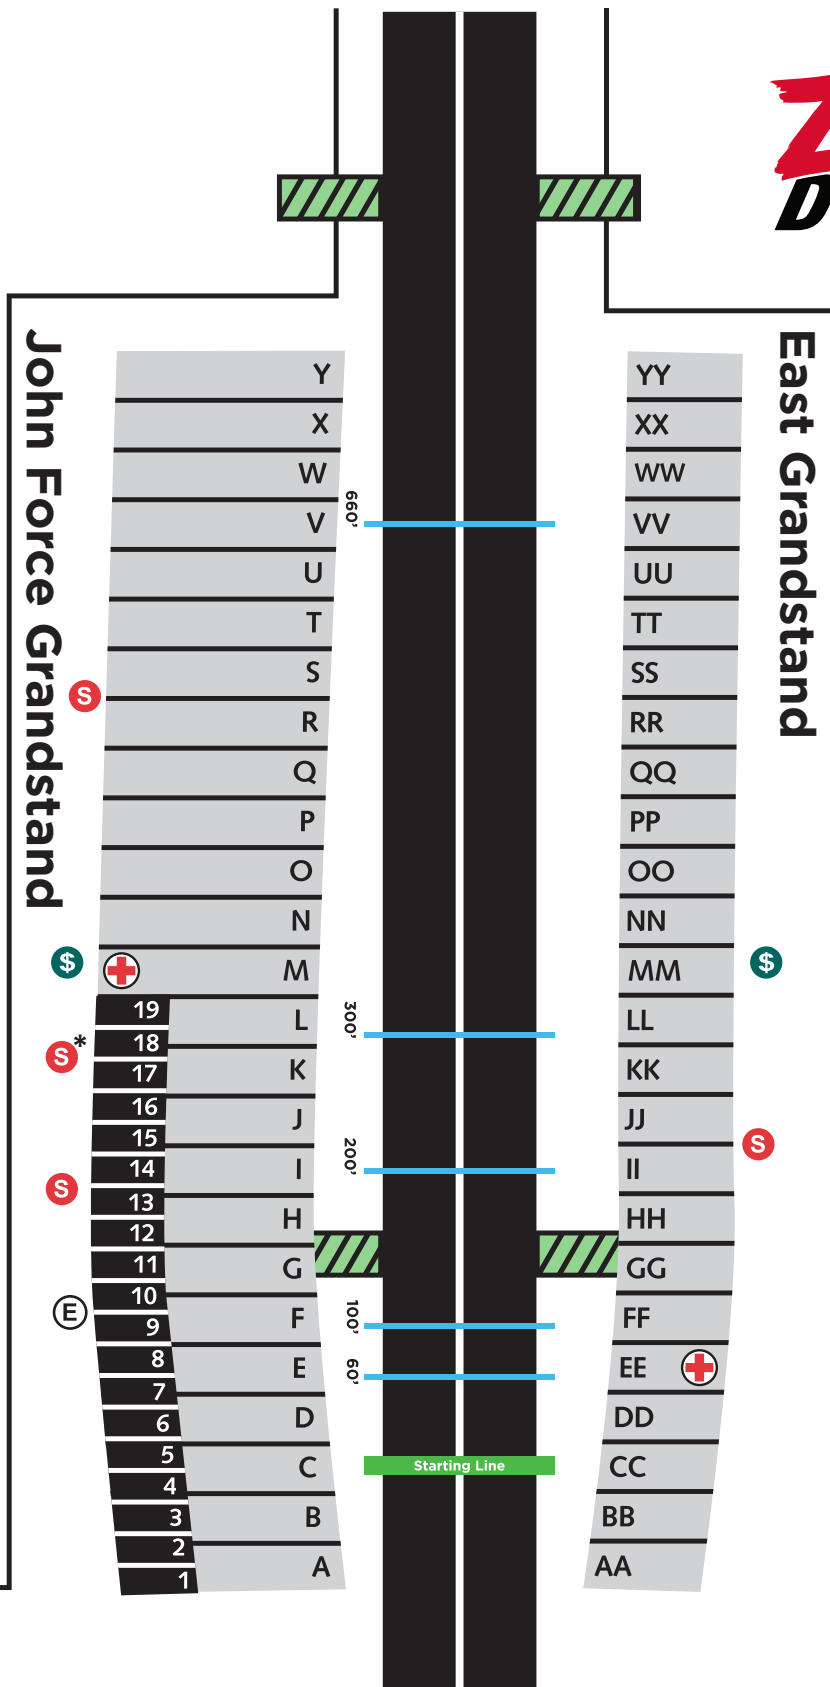

Nitro Alley

John Force Grandstand

East Grandstand

Map Legend

-  First Aid
-  Tunnel
-  Tickets
-  Gate
-  ATM
-  Elevator
-  Smoking Lounge
- \* Mezzanine Level

Suites  
301-308  
201-208  
122