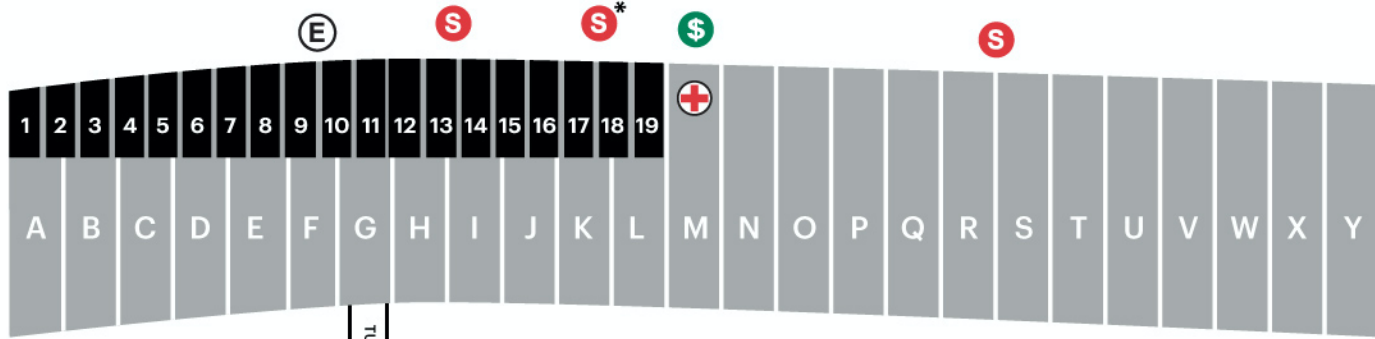

NITRO ALLEY

John Force Grandstand

East Grandstand

MAP LEGEND

- First Aid
- Pedestrian Tunnel
- Tickets
- Gate
- ATM
- Elevator
- Smoking Lounge  
\* Mezzanine Level
- Feet From Start

T

G

G