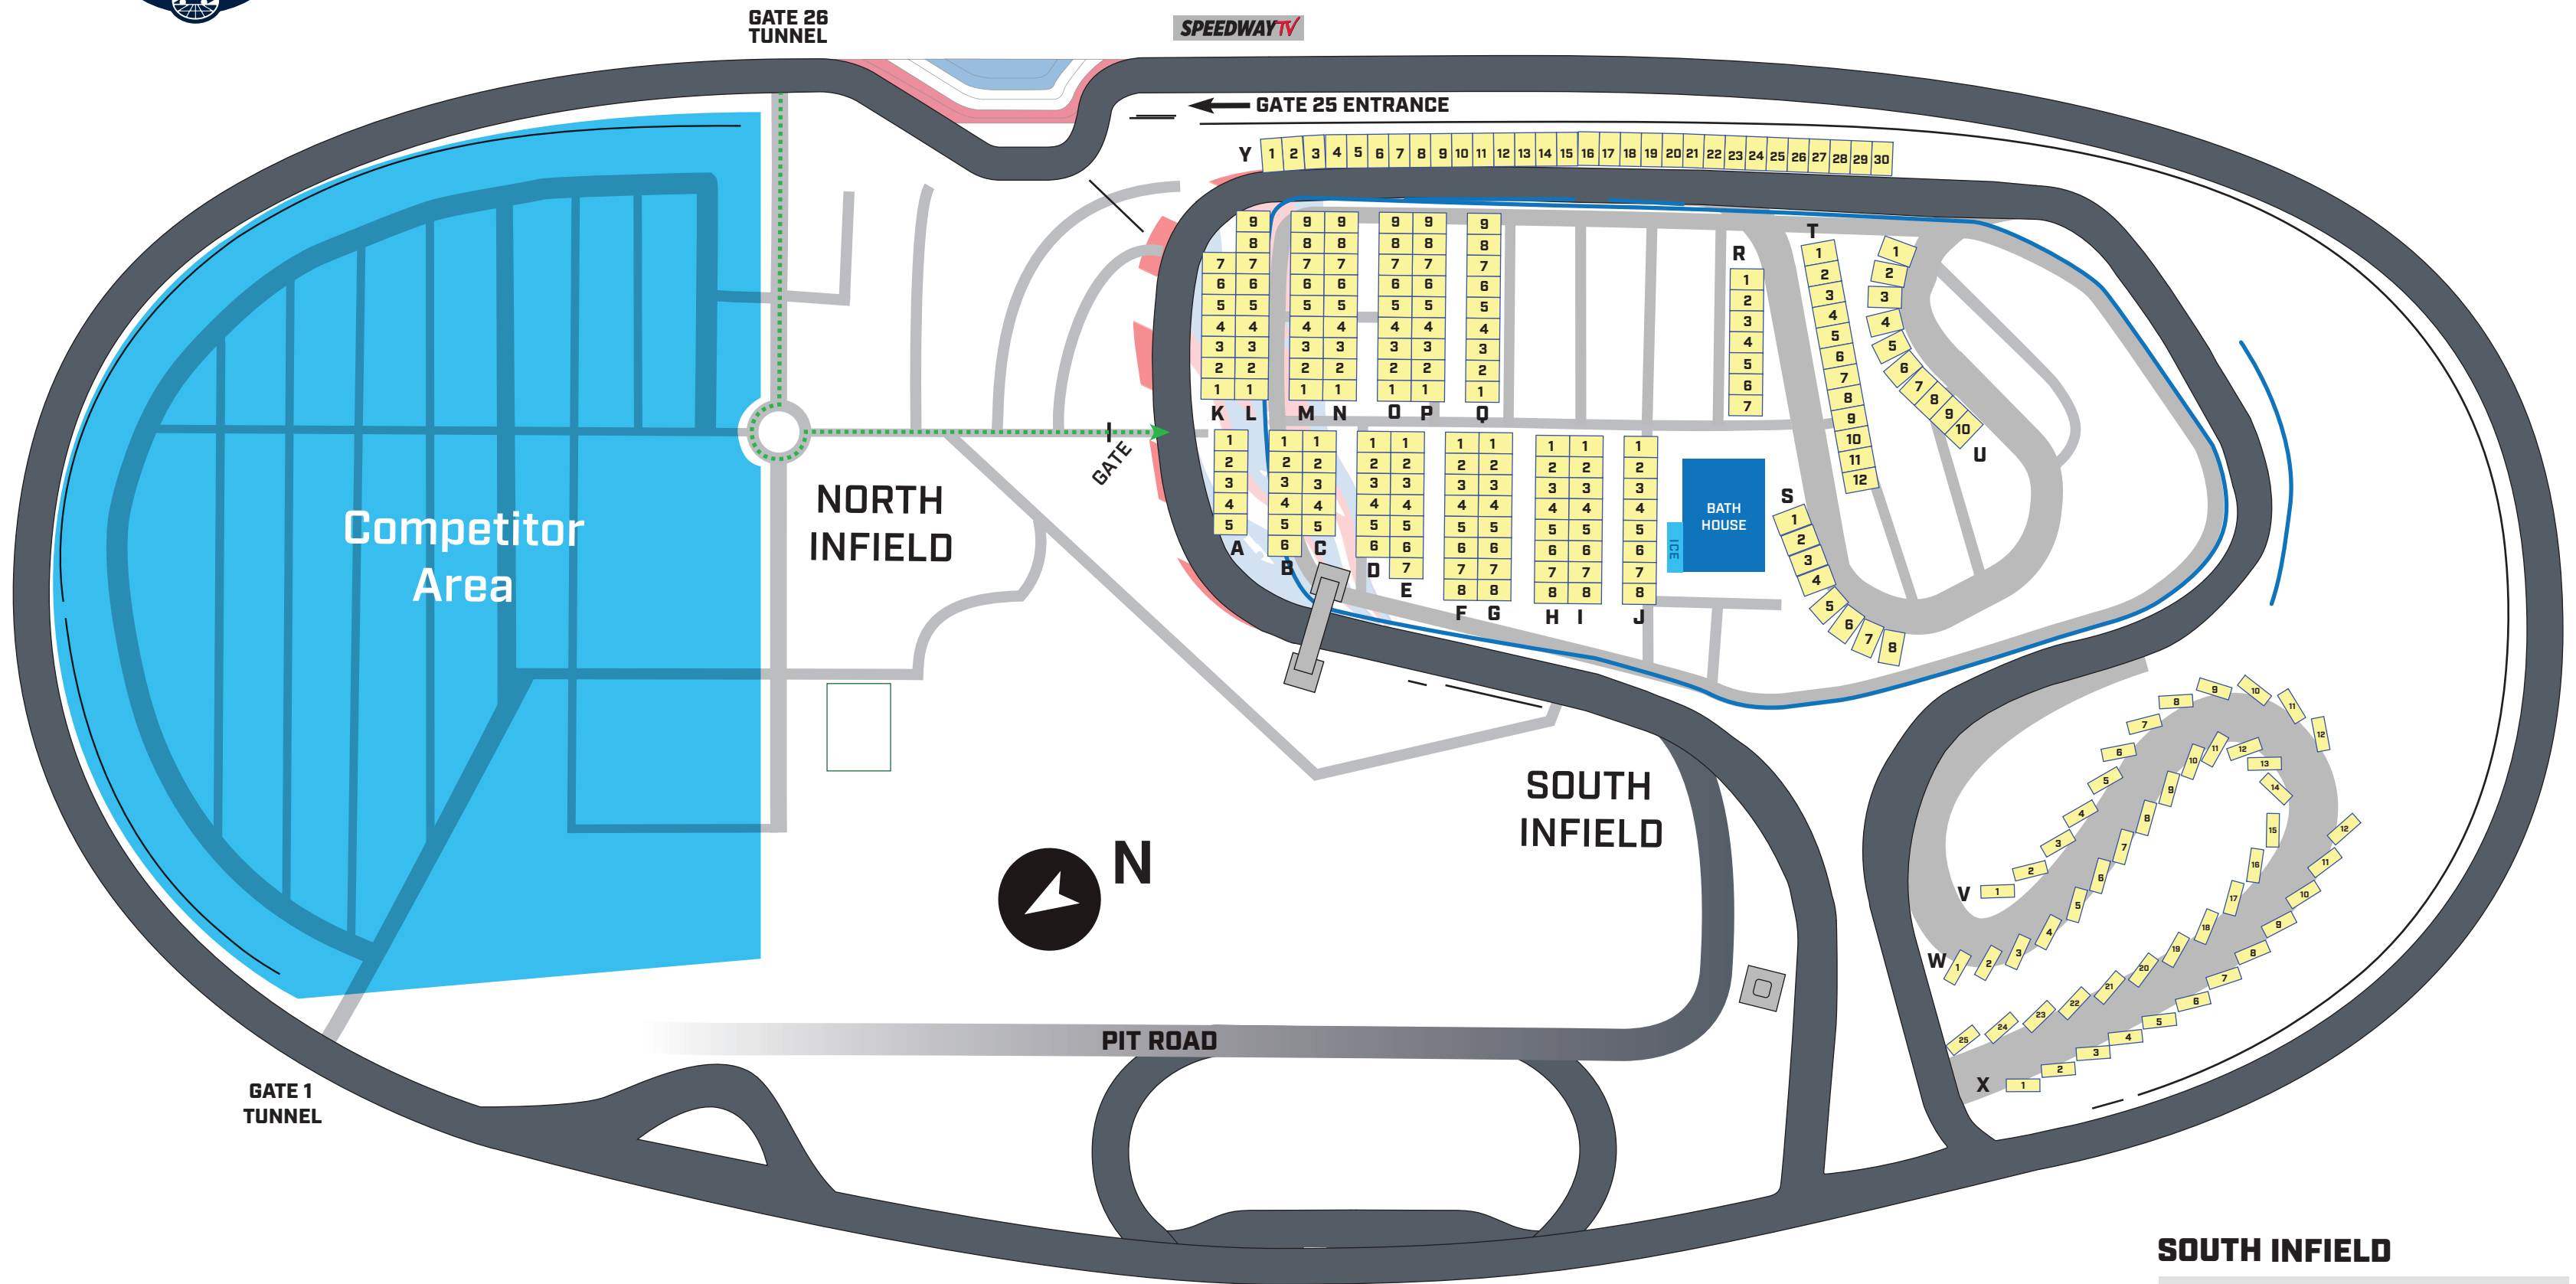

# INFIELD CAMPING 2021

\* Must purchase wristband to enter infield

## SOUTH INFIELD

RV Campsites (24' x 45')

Entry Route