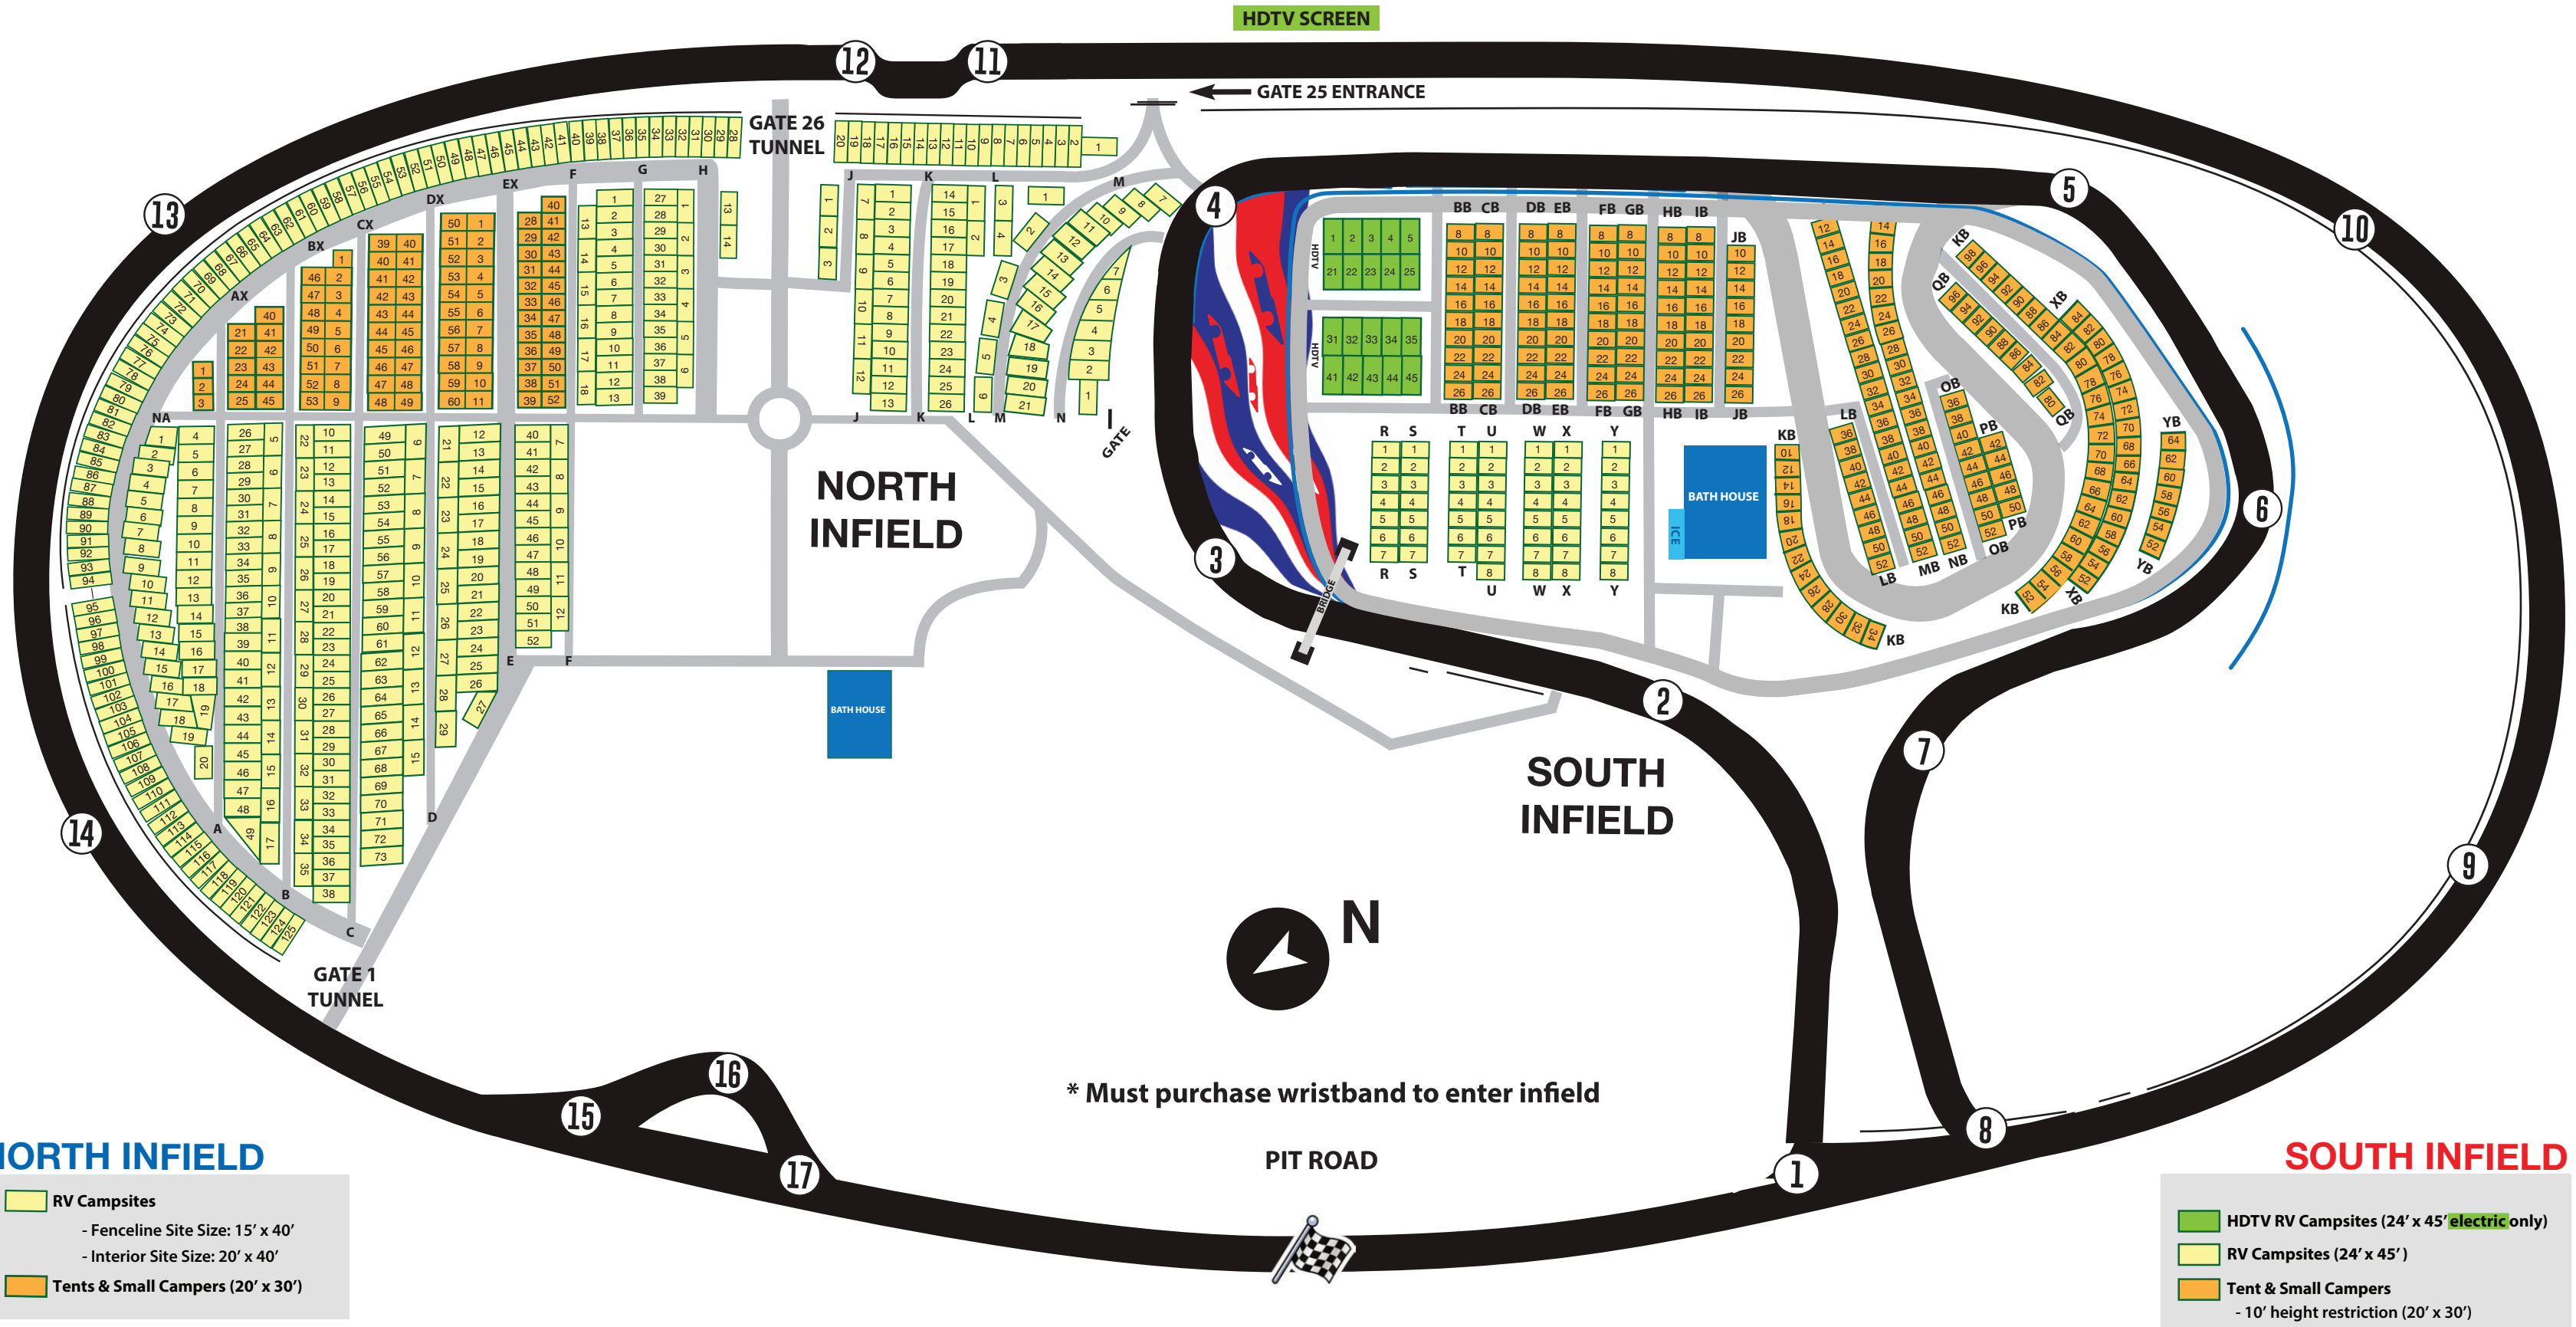

2018 CHARLOTTE MOTOR SPEEDWAY ROVAL

September 28-30, 2018

NORTH INFIELD

- RV Campsites
 - Fenceline Site Size: 15' x 40'
 - Interior Site Size: 20' x 40'
- Tents & Small Campers (20' x 30')

SOUTH INFIELD

- HDTV RV Campsites (24' x 45' **electric** only)
- RV Campsites (24' x 45')
- Tent & Small Campers
 - 10' height restriction (20' x 30')

* Must purchase wristband to enter infield

PIT ROAD