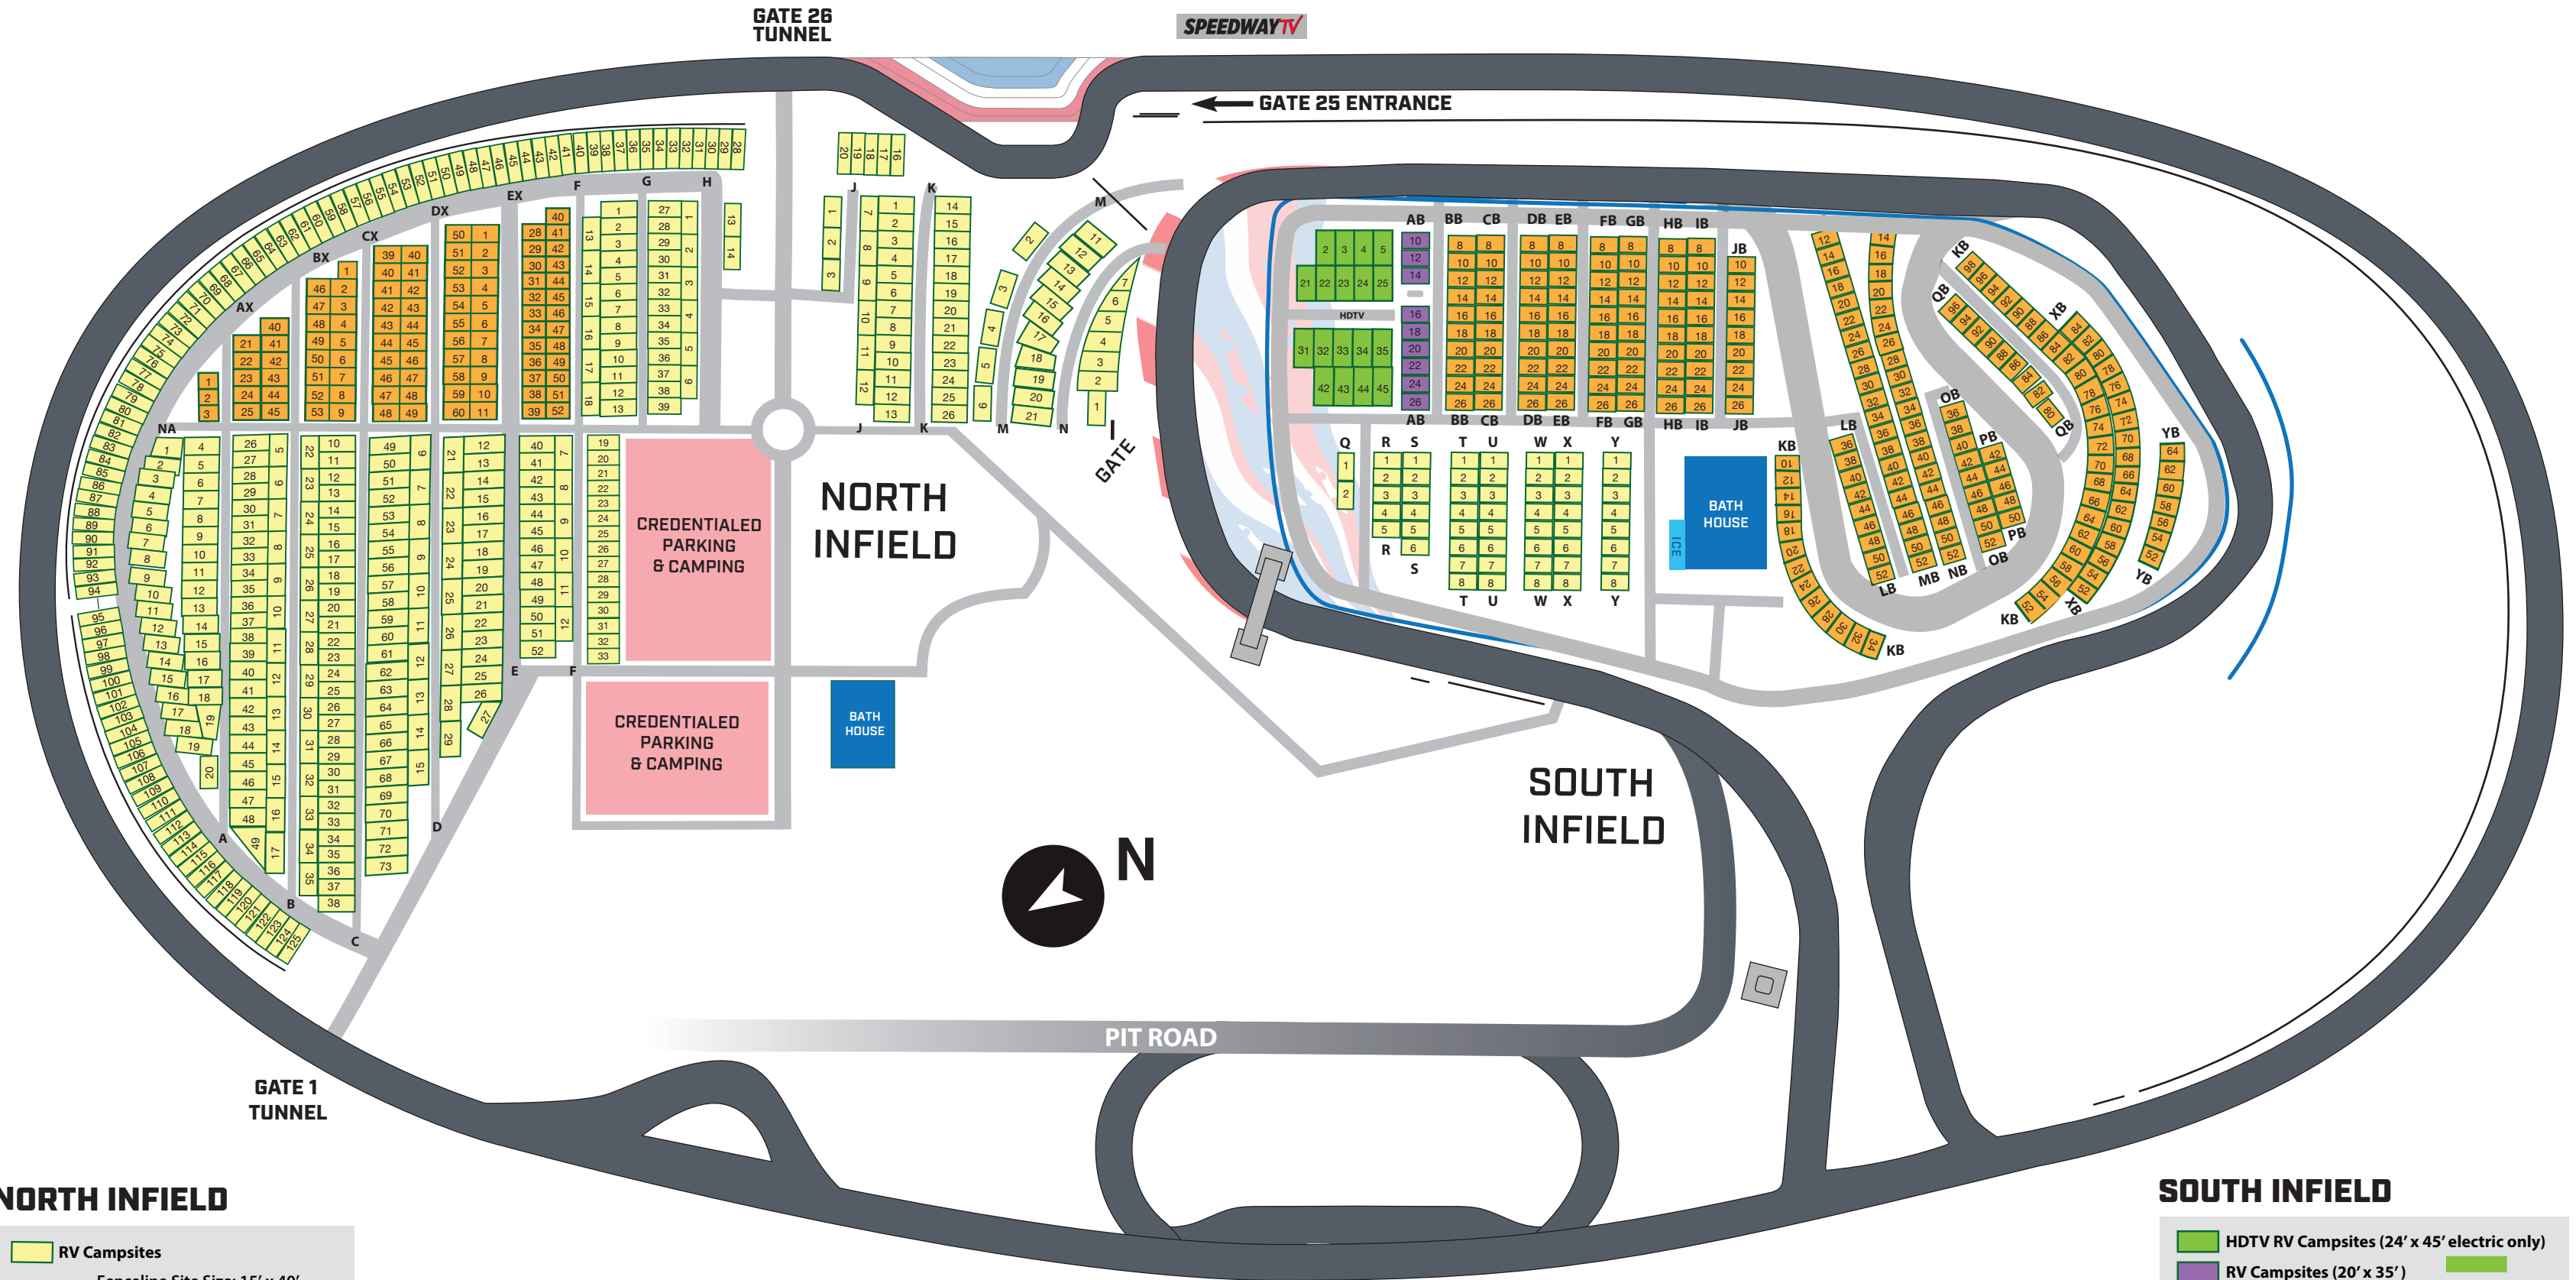

# INFIELD CAMPING 2019

- RV Campsites
  - Fenceline Site Size: 15' x 40'
  - Interior Site Size: 20' x 40'
- Tents & Small Campers (20' x 30')

## SOUTH INFIELD

- HDTV RV Campsites (24' x 45' electric only)
- RV Campsites (20' x 35')
- RV Campsites (24' x 45')
- Tent & Small Campers
  - 10' height restriction (20' x 30')

**\* Must purchase wristband to enter infield**