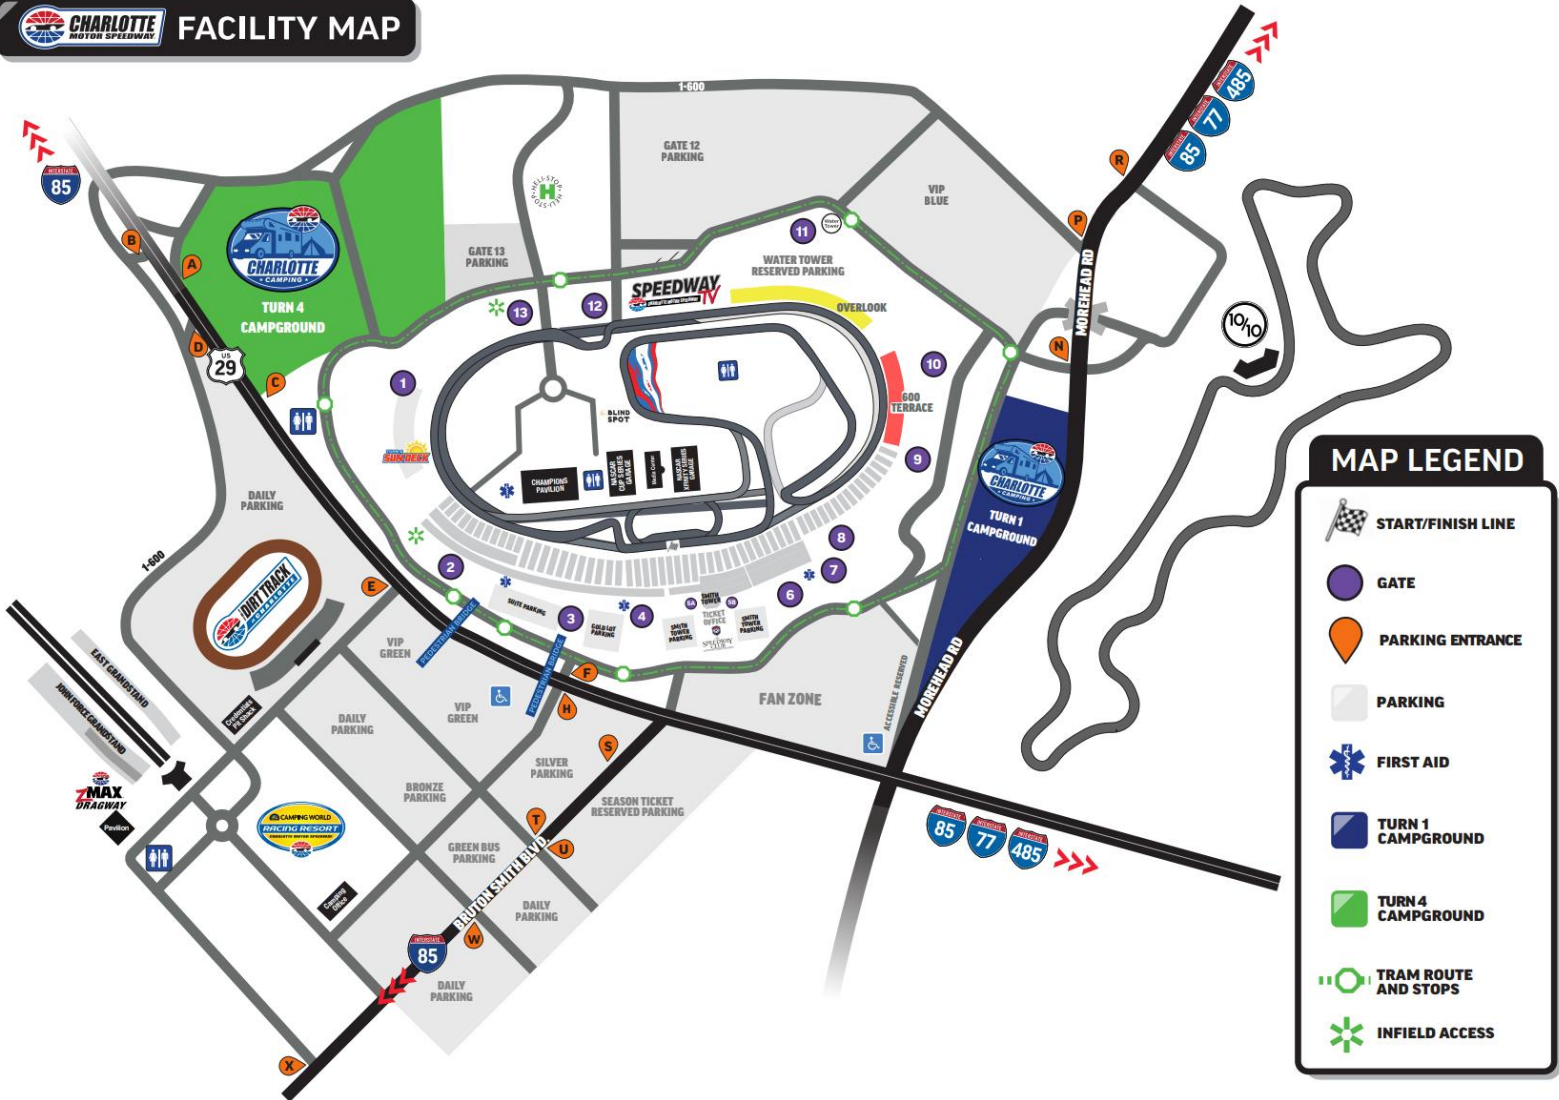

OVERLOOK

FACILITY MAP

CHARLOTTE MOTOR SPEEDWAY FACILITY MAP

MAY 22
POST-RACE - SPEED STREET