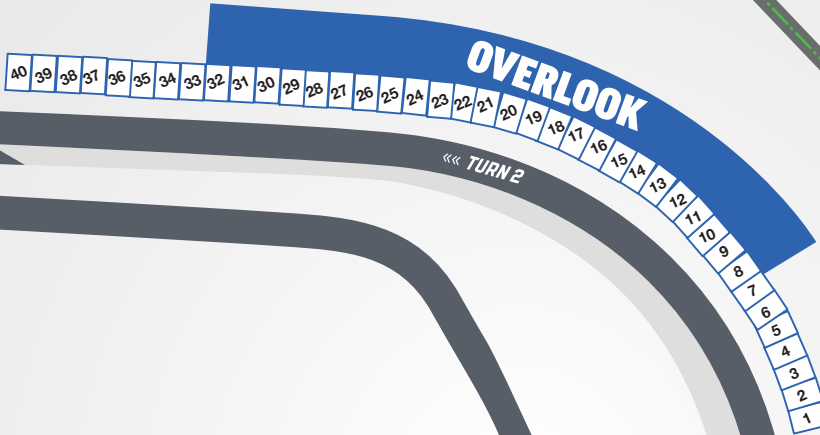

# PREMIUM TRACKSIDE CAMPING

OVERLOOK & 600 TERRACE

## KEY

GATE ENTRANCE

TRAM ROUTE AND STOPS

30x60 CAMPSITE - 600 TERRACE

36x60 CAMPSITE - 600 TERRACE

40x60 CAMPSITE - 600 TERRACE

30x75 CAMPSITE - OVERLOOK