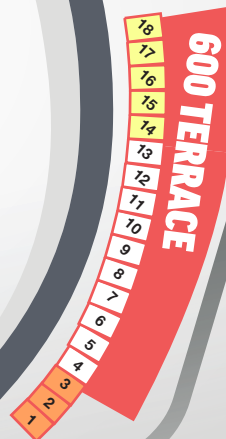

## KEY

GATE ENTRANCE

TRAM ROUTE AND STOPS

30x60 CAMPSITE - 600 TERRACE

36x60 CAMPSITE - 600 TERRACE

40x60 CAMPSITE - 600 TERRACE

30x75 CAMPSITE - OVERLOOK