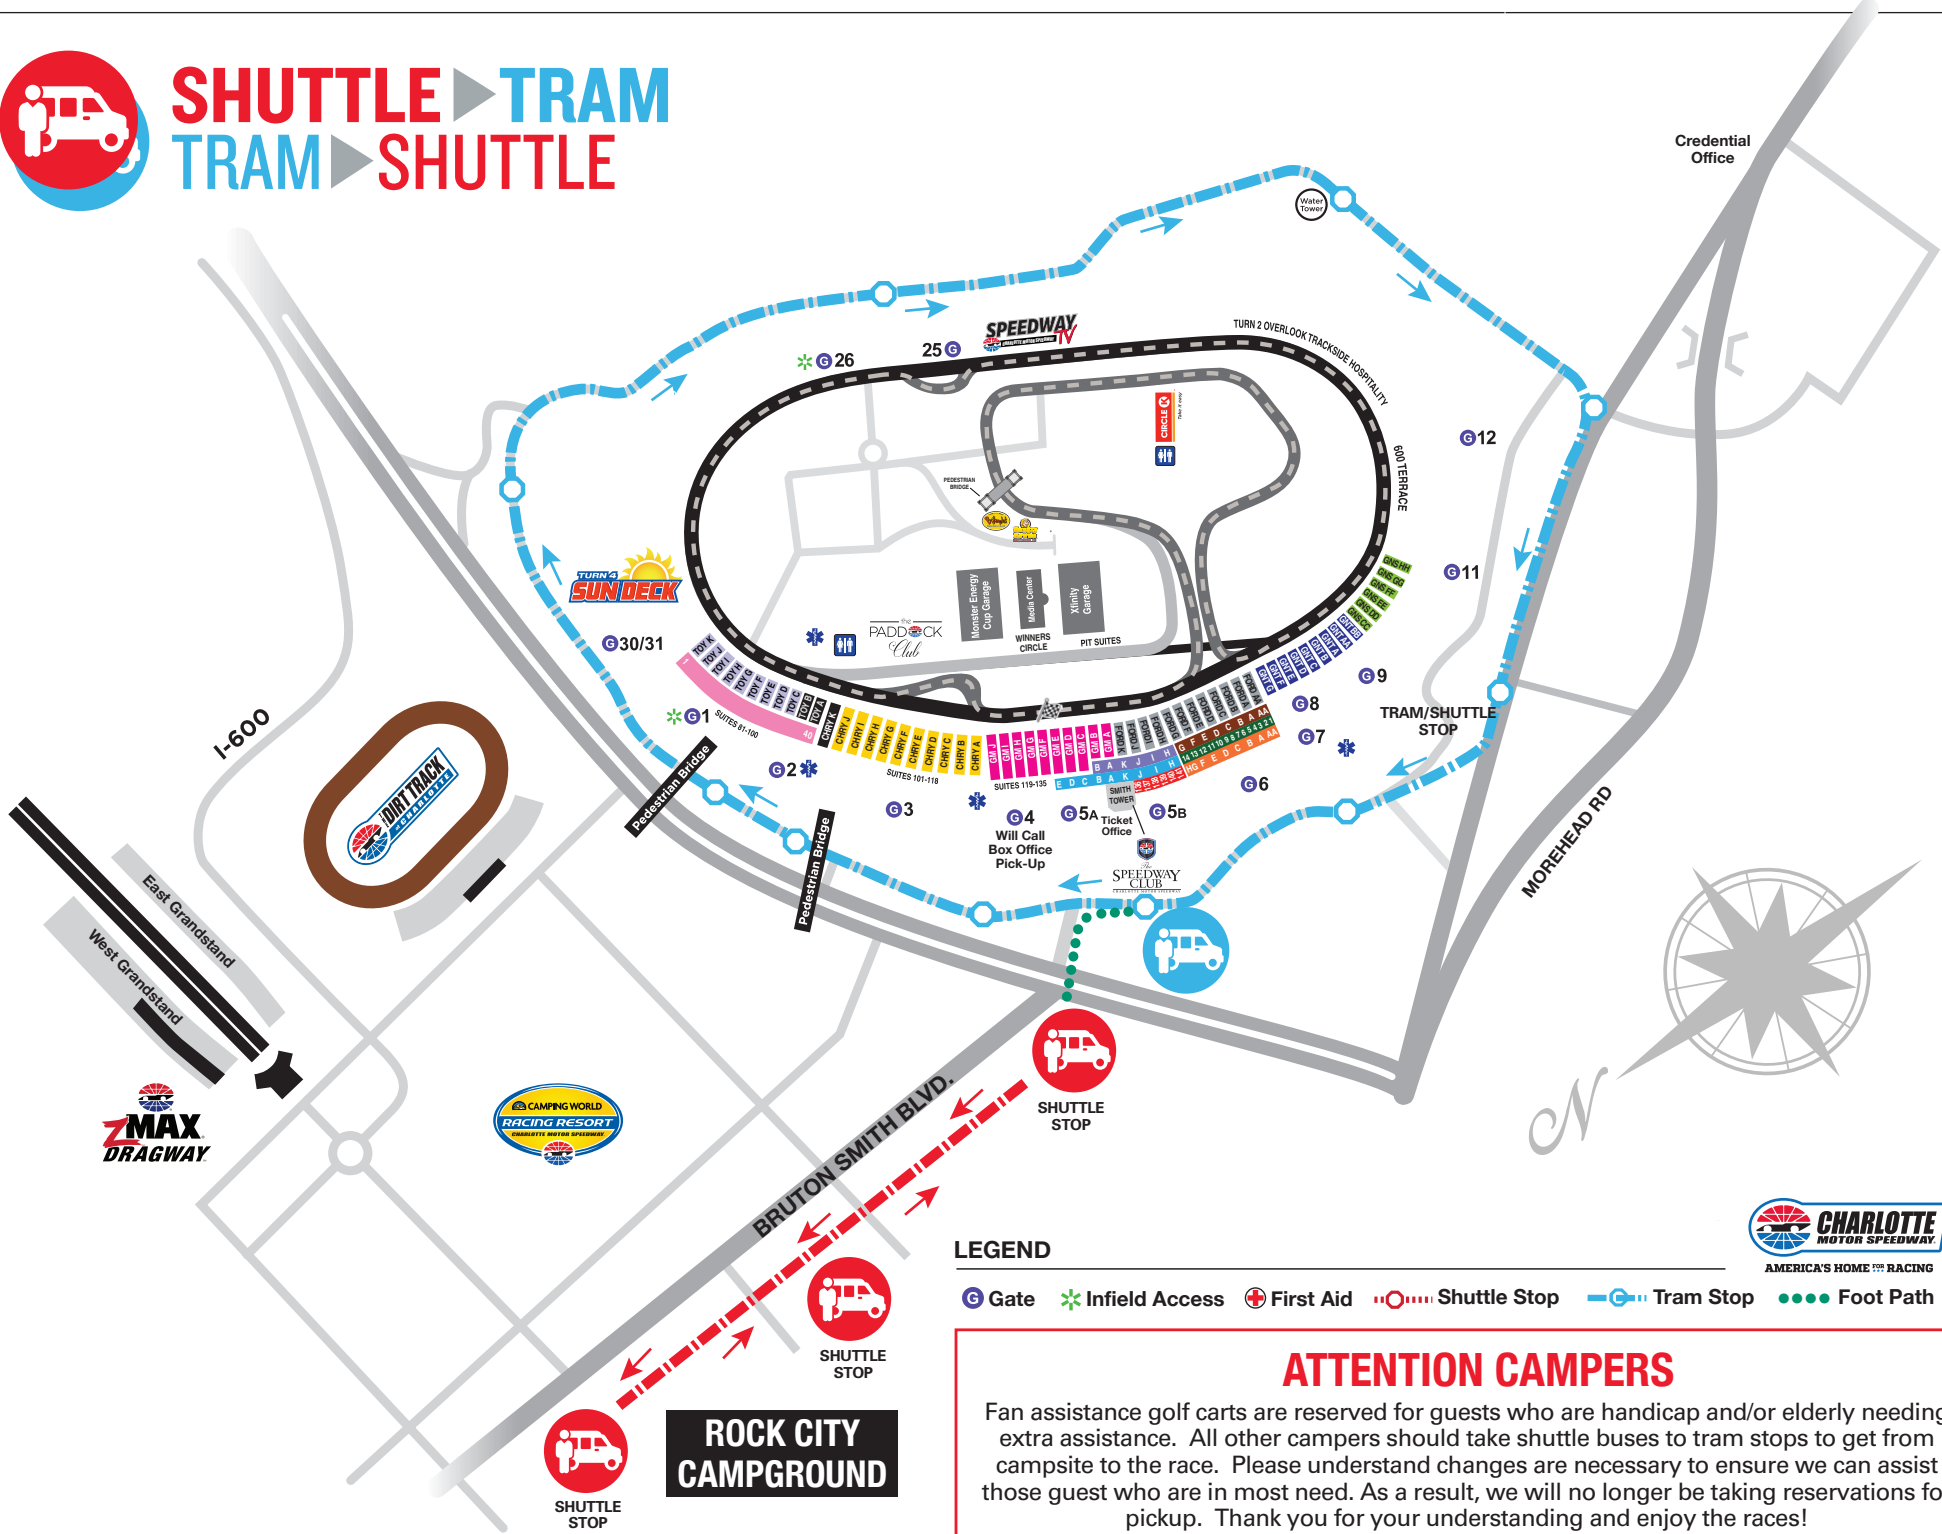

SHUTTLE ▶ TRAM TRAM ▶ SHUTTLE

LEGEND

- Gate
- Infield Access
- First Aid
- Shuttle Stop
- Tram Stop
- Foot Path

ATTENTION CAMPERS

Fan assistance golf carts are reserved for guests who are handicap and/or elderly needing extra assistance. All other campers should take shuttle buses to tram stops to get from campsite to the race. Please understand changes are necessary to ensure we can assist those guest who are in most need. As a result, we will no longer be taking reservations for pickup. Thank you for your understanding and enjoy the races!