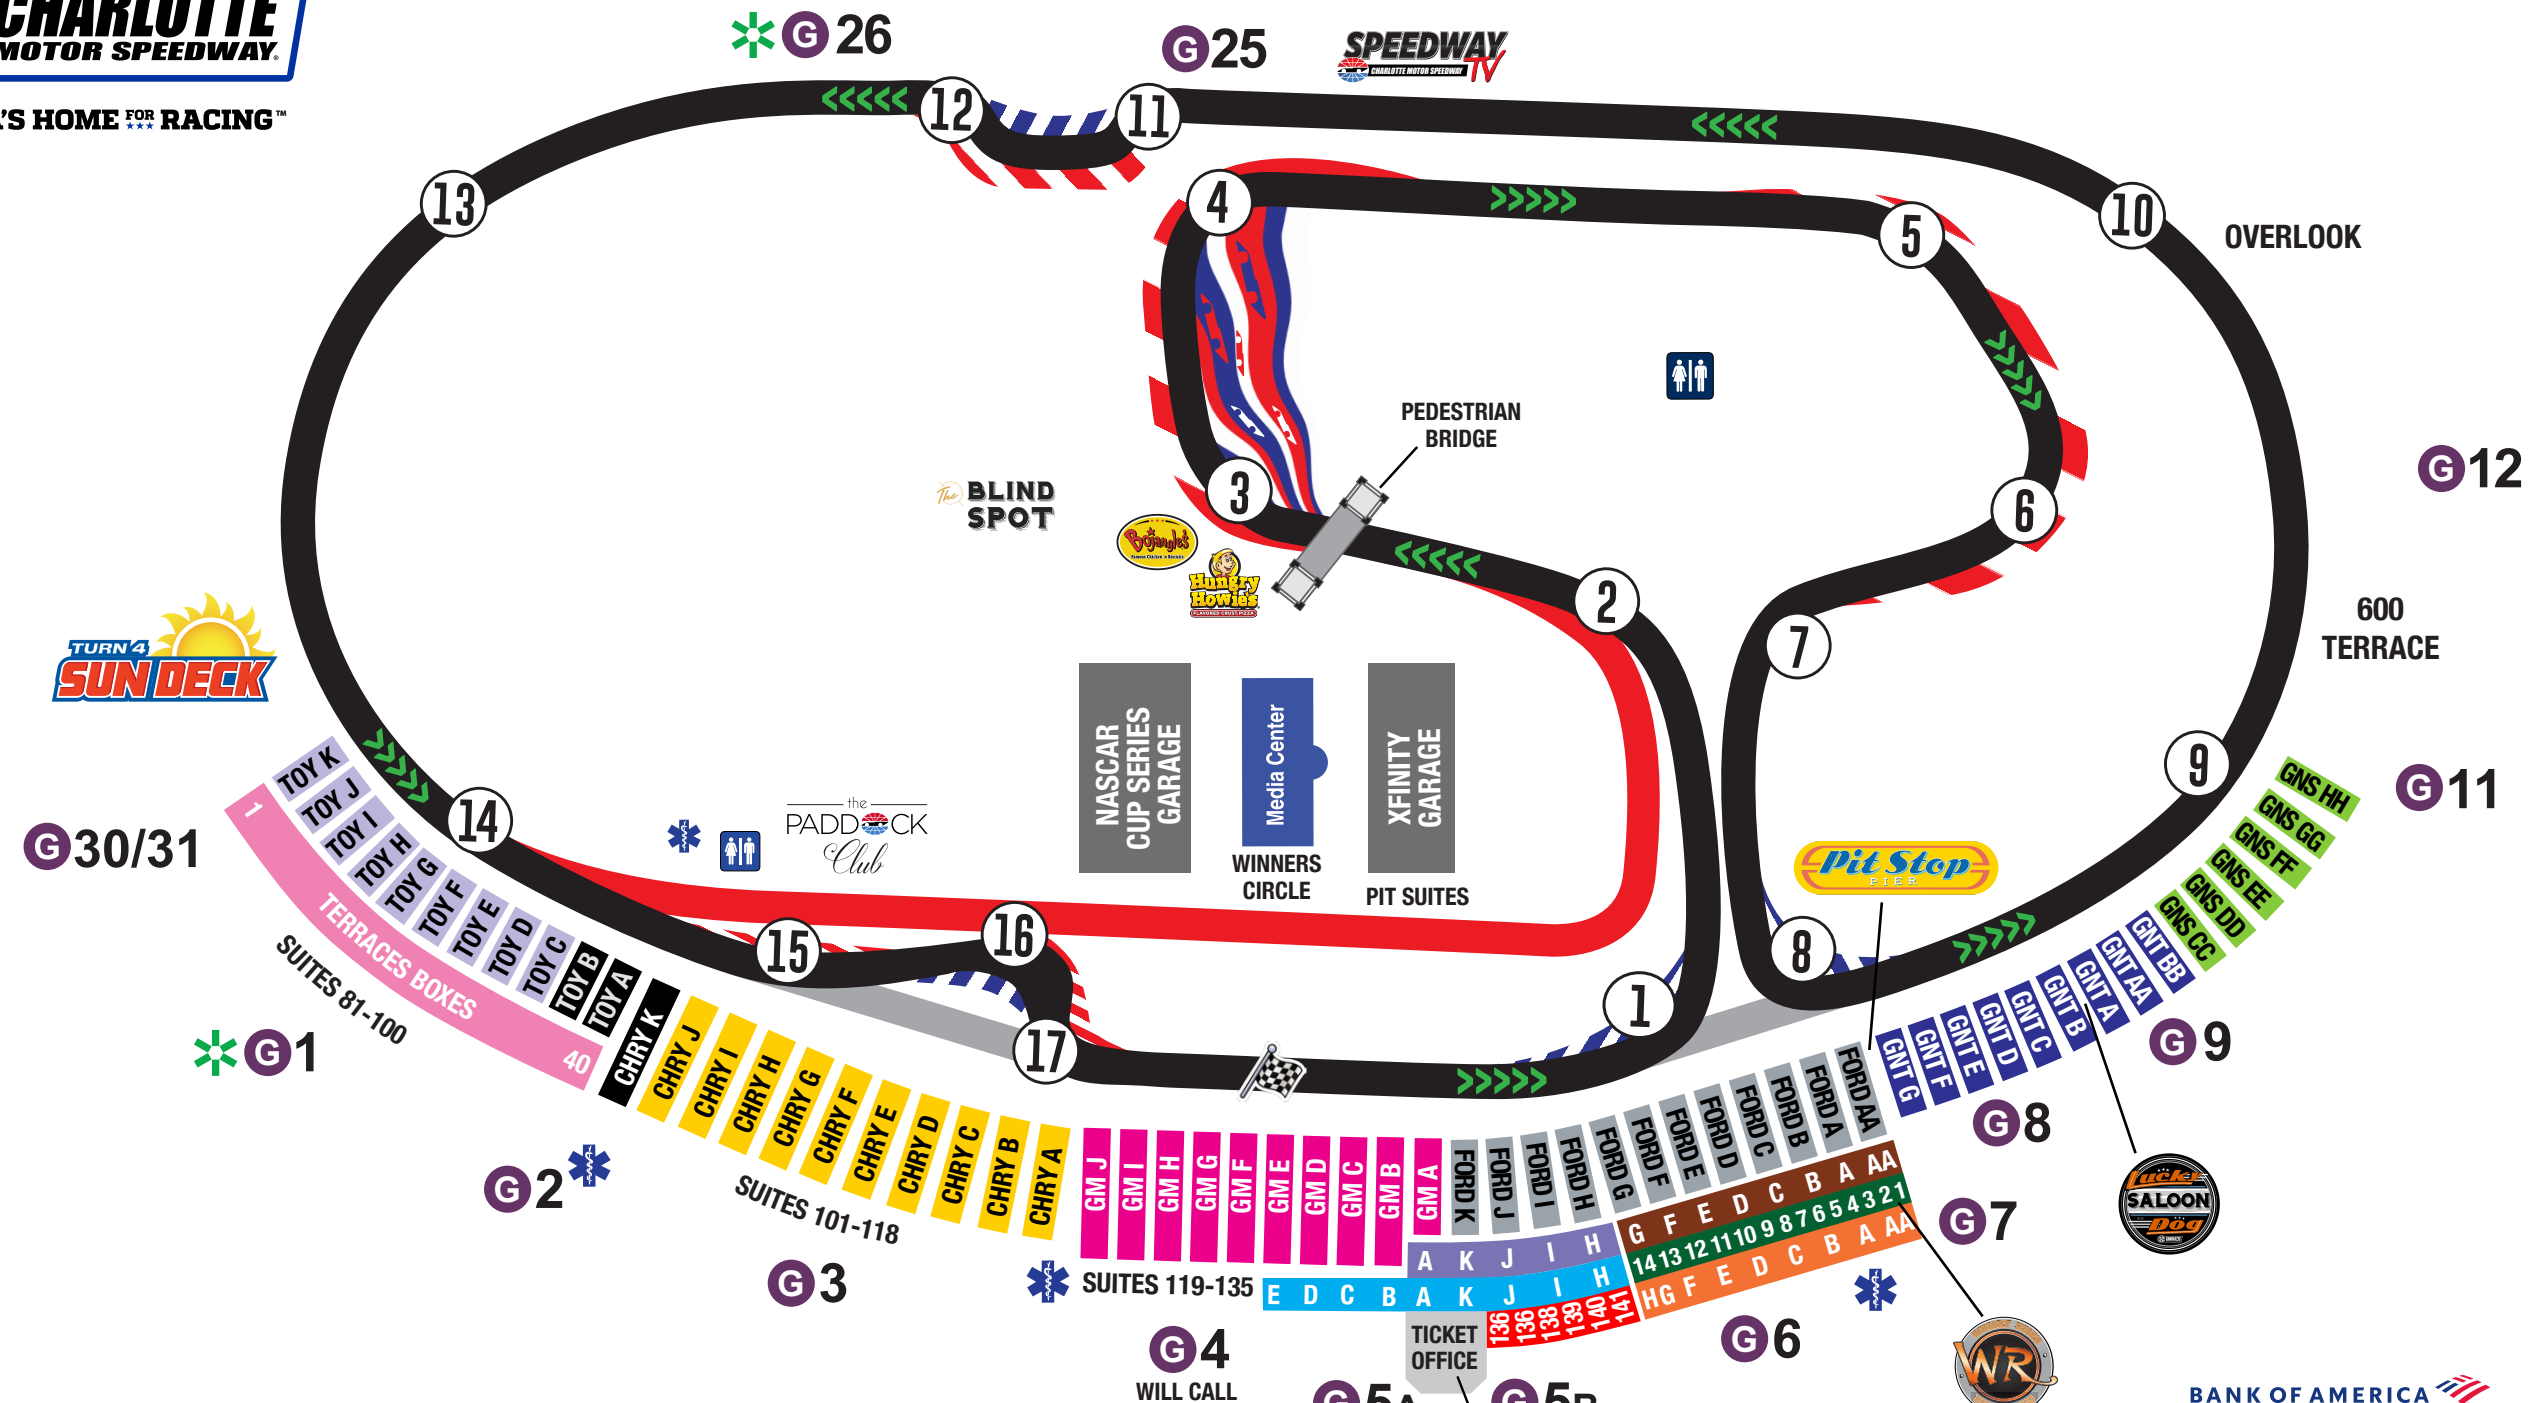

AMERICA'S HOME FOR RACING™

**LEGEND**  
 G GATE \* INFIELD ACCESS \* FIRST AID

Will Call pick up sites are located at any open ticket booth.

TOYOTA 4 <sup>TH</sup> TURN	GENERAL MOTORS	NEW VERANDA	GRAND NATIONAL TOWER	CLUB SUITES
TERRACE BOXES	FORD	CLUB DECK	GRAND NATIONAL SOUTH	NO ALCOHOL
CHRYSLER	FORD UPPER TERRACE	VERANDA	CLUBHOUSE SECTION	