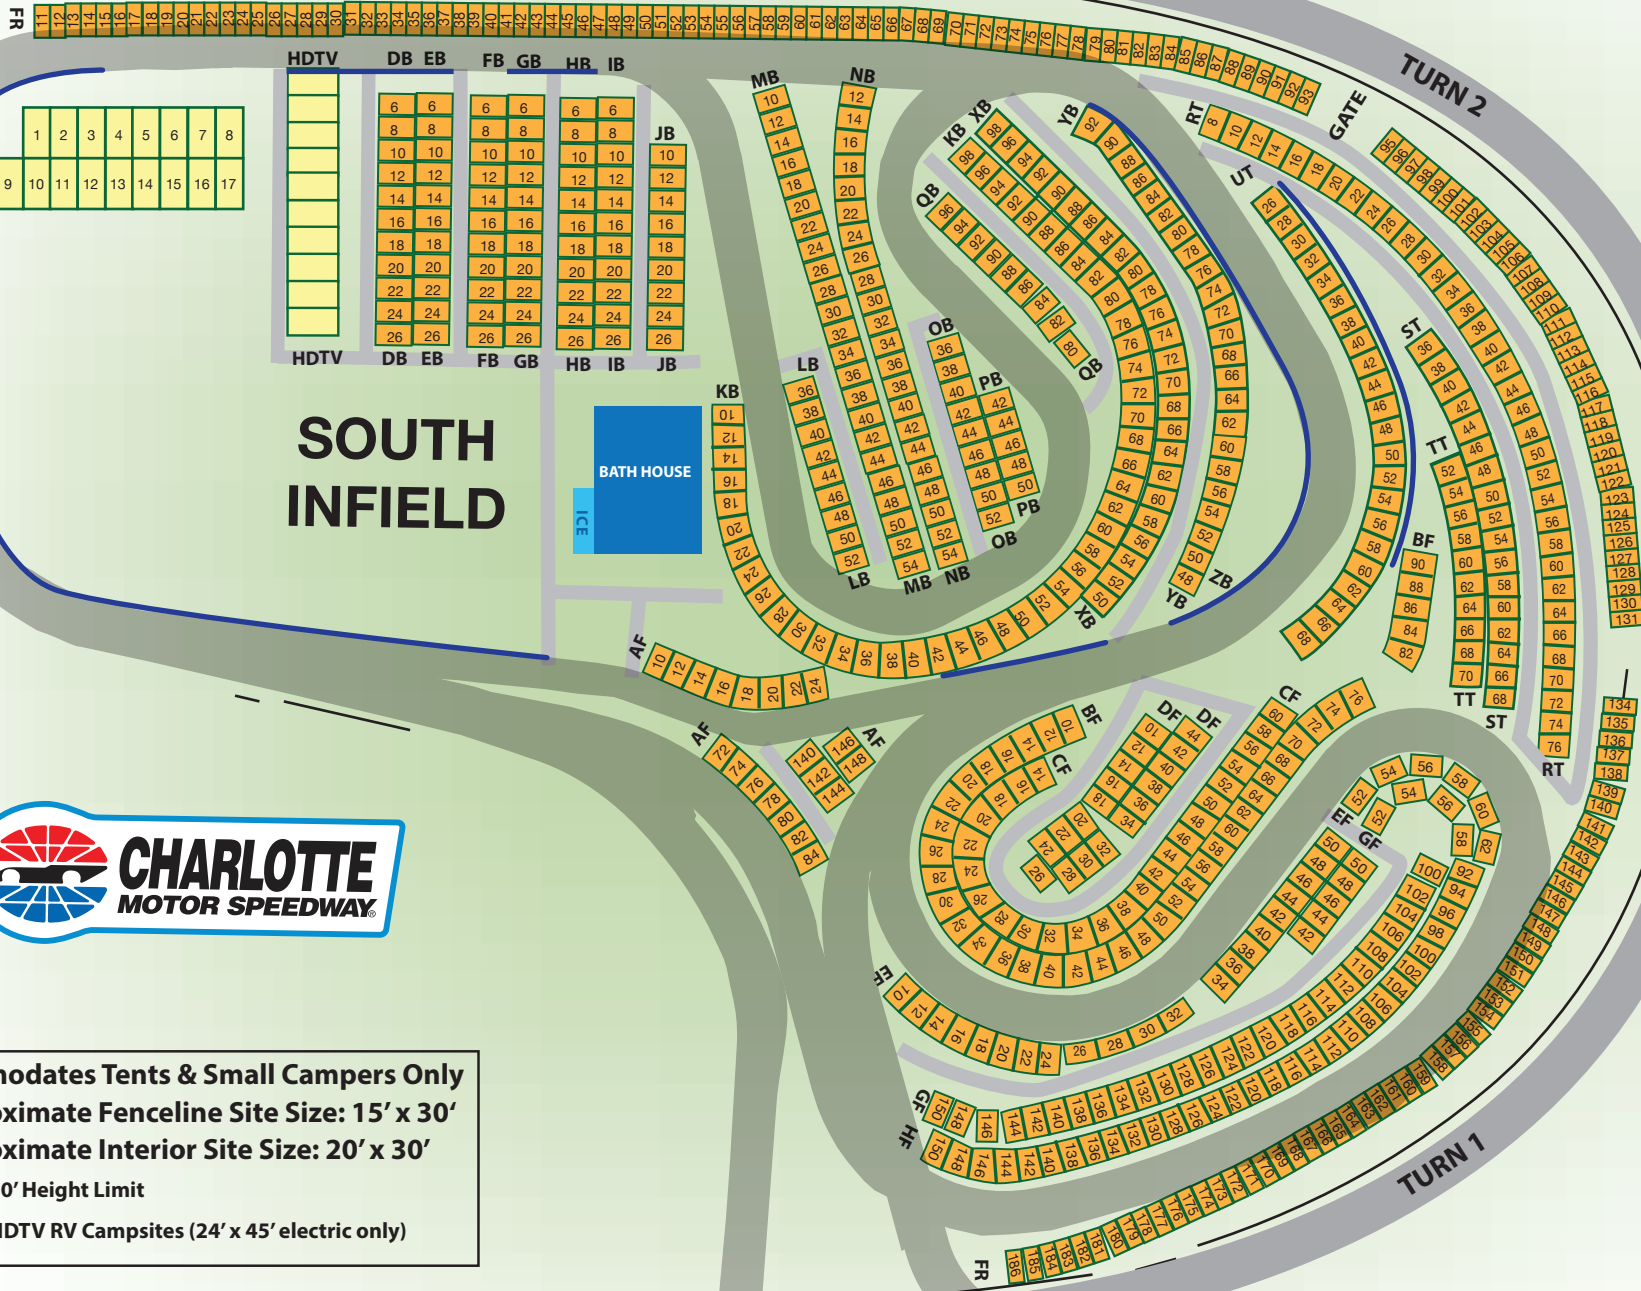

HDTV SCREEN

GATE 26 ENTRANCE

TRACK

SOUTH INFIELD

BATH HOUSE

ICE

Accommodates Tents & Small Campers Only
 Approximate Fenceline Site Size: 15' x 30'
 Approximate Interior Site Size: 20' x 30'

- 10' Height Limit
- HDTV RV Campsites (24' x 45' electric only)

PIT ROAD

TRACK

* Must purchase wristband to enter infield