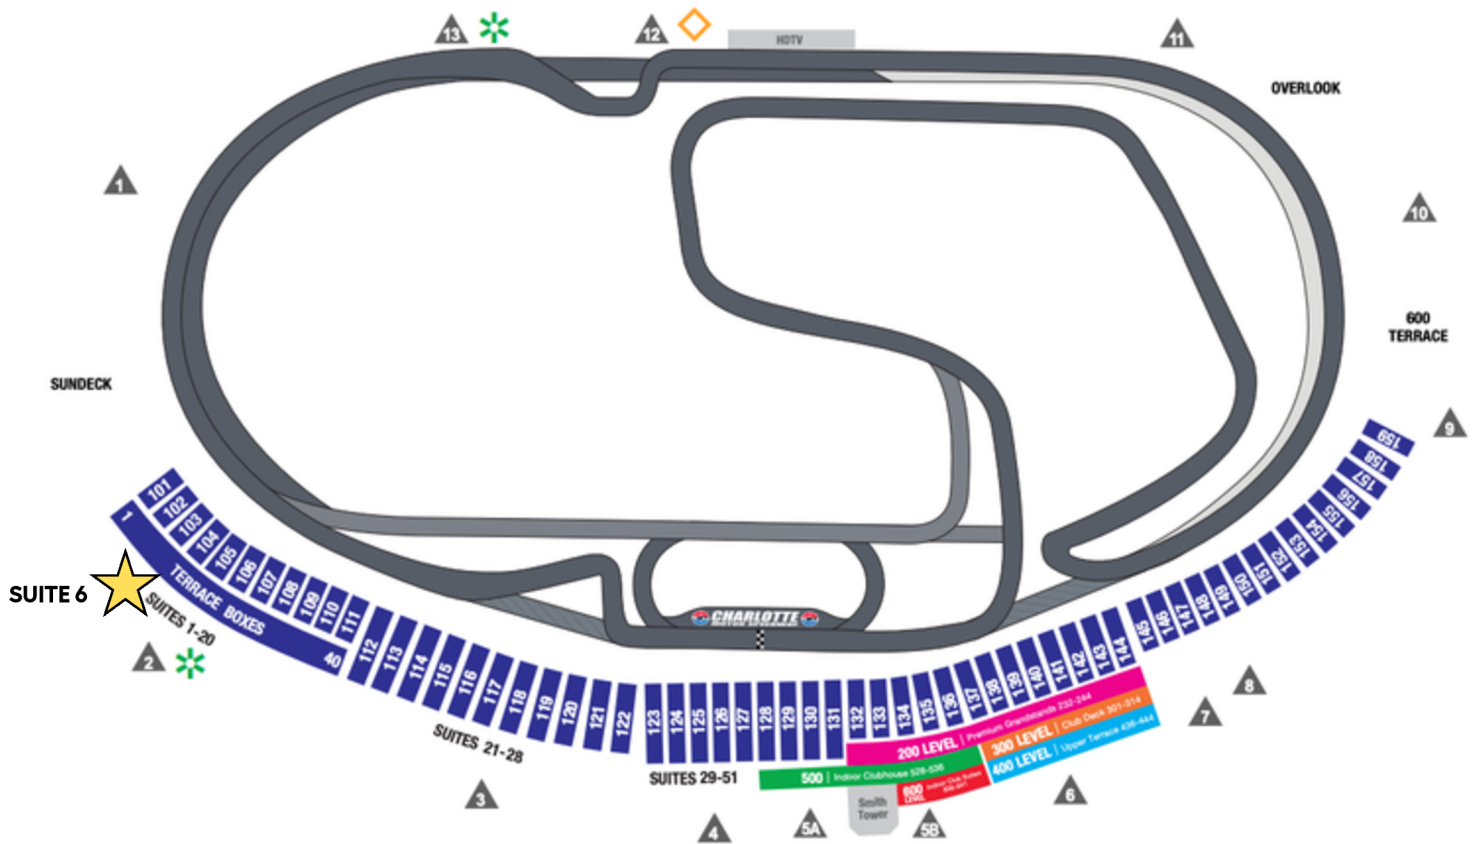

COCA-COLA 600 WEEKEND SCHEDULE OF EVENTS

SUNDAY, MAY 24	
TIME	EVENT
10:00A- 6:00P	SPEED STREET HOURS (INCLUDING ATRIUM HEALTH PLAY ZONE)
1:00P- 6:00P	NASCAR & TRACK CREDENTIAL HOURS
2: 3 0P	SPECTATOR GATES AND SUITE LEVEL OPEN
2: 3 0P	WINNERS CIRCLE LOUNGE & CHAMPIONS PAVILION OPENS
2:30P- 6:00P	PRE-RACE TRACK PASS ACCESS
3:30P- 4:30P	BRAD PAISLEY, PRE-RACE STAGE
4: 3 0P	MILITARY APPRECIATION SHOW, PRE-RACE STAGE
5:25P	COCA-COLA 600, DRIVER INTRODUCTIONS
6: 00P	COCA-COLA 600, GREEN FLAG (STAGES 100/200/300/400 LAPS)

SCHEDULE SUBJECT TO CHANGE

SCHEDULE SUBJECT TO CHANGE

SUITE MAP

COCA-COLA 600 WEEKEND MAP OF EVENTS

SCHEDULE SUBJECT TO CHANGE

SUITE MAP

COCA-COLA 600 WEEKEND MAP OF EVENTS

SEATING MAP

- 100 Level | Grandstands
- 200 Level | Premium Grandstands
- 300 Level | Club Deck
- 400 Level | Upper Terrace
- 500 Level | Indoor Clubhouse
- 600 Level | Indoor Club Suites
- Tunnel
- Crossover
- Entry Gate