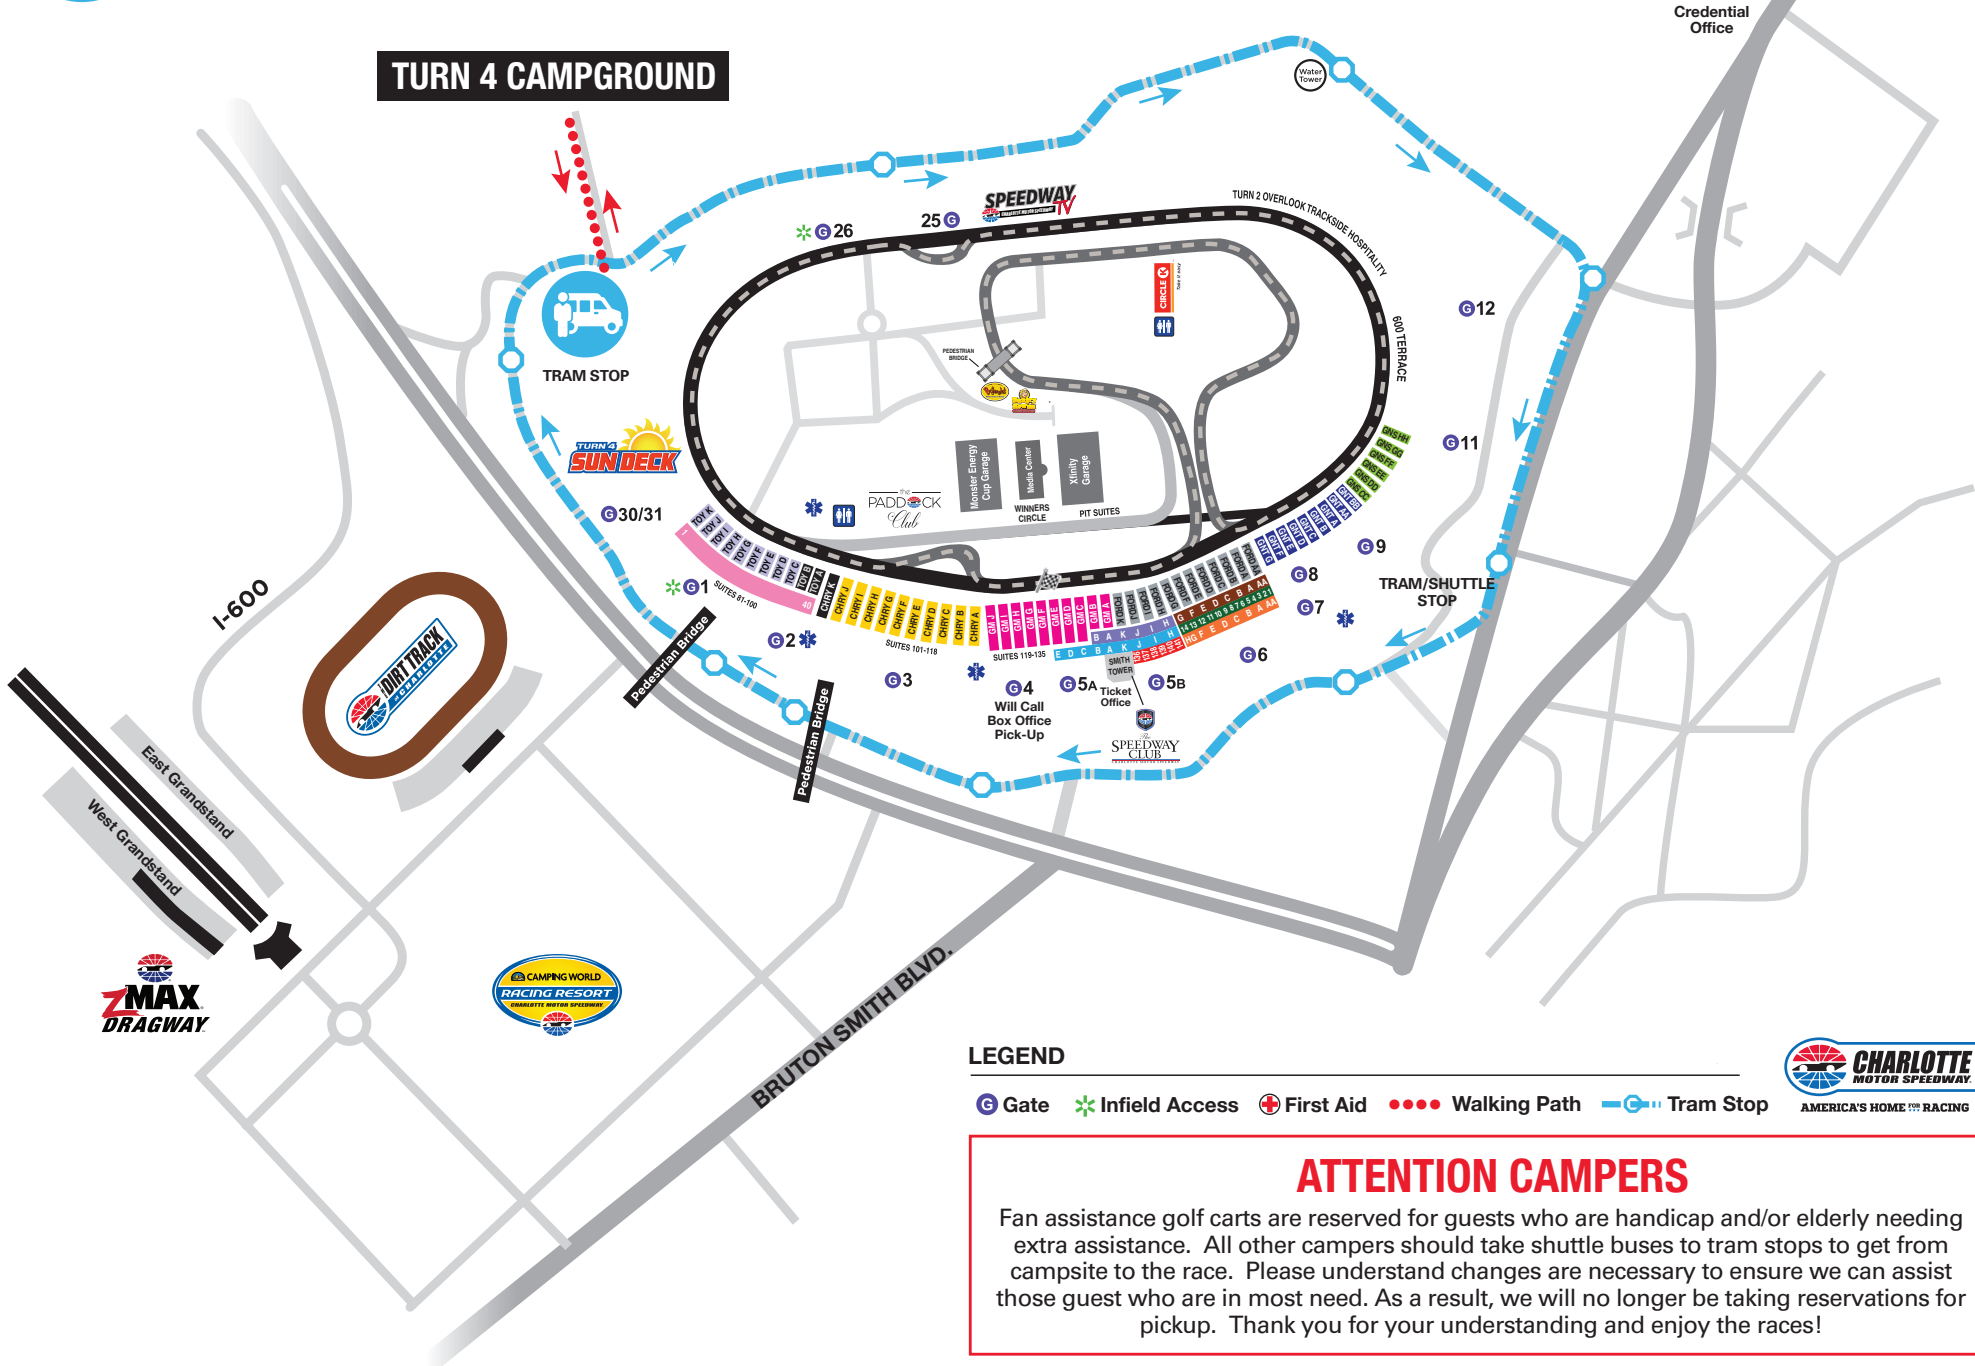

SHUTTLE ▶ TRAM TRAM ▶ SHUTTLE

TURN 4 CAMPGROUND

LEGEND

- G Gate
- * Infield Access
- + First Aid
- Walking Path
- Tram Stop

ATTENTION CAMPERS

Fan assistance golf carts are reserved for guests who are handicap and/or elderly needing extra assistance. All other campers should take shuttle buses to tram stops to get from campsite to the race. Please understand changes are necessary to ensure we can assist those guest who are in most need. As a result, we will no longer be taking reservations for pickup. Thank you for your understanding and enjoy the races!