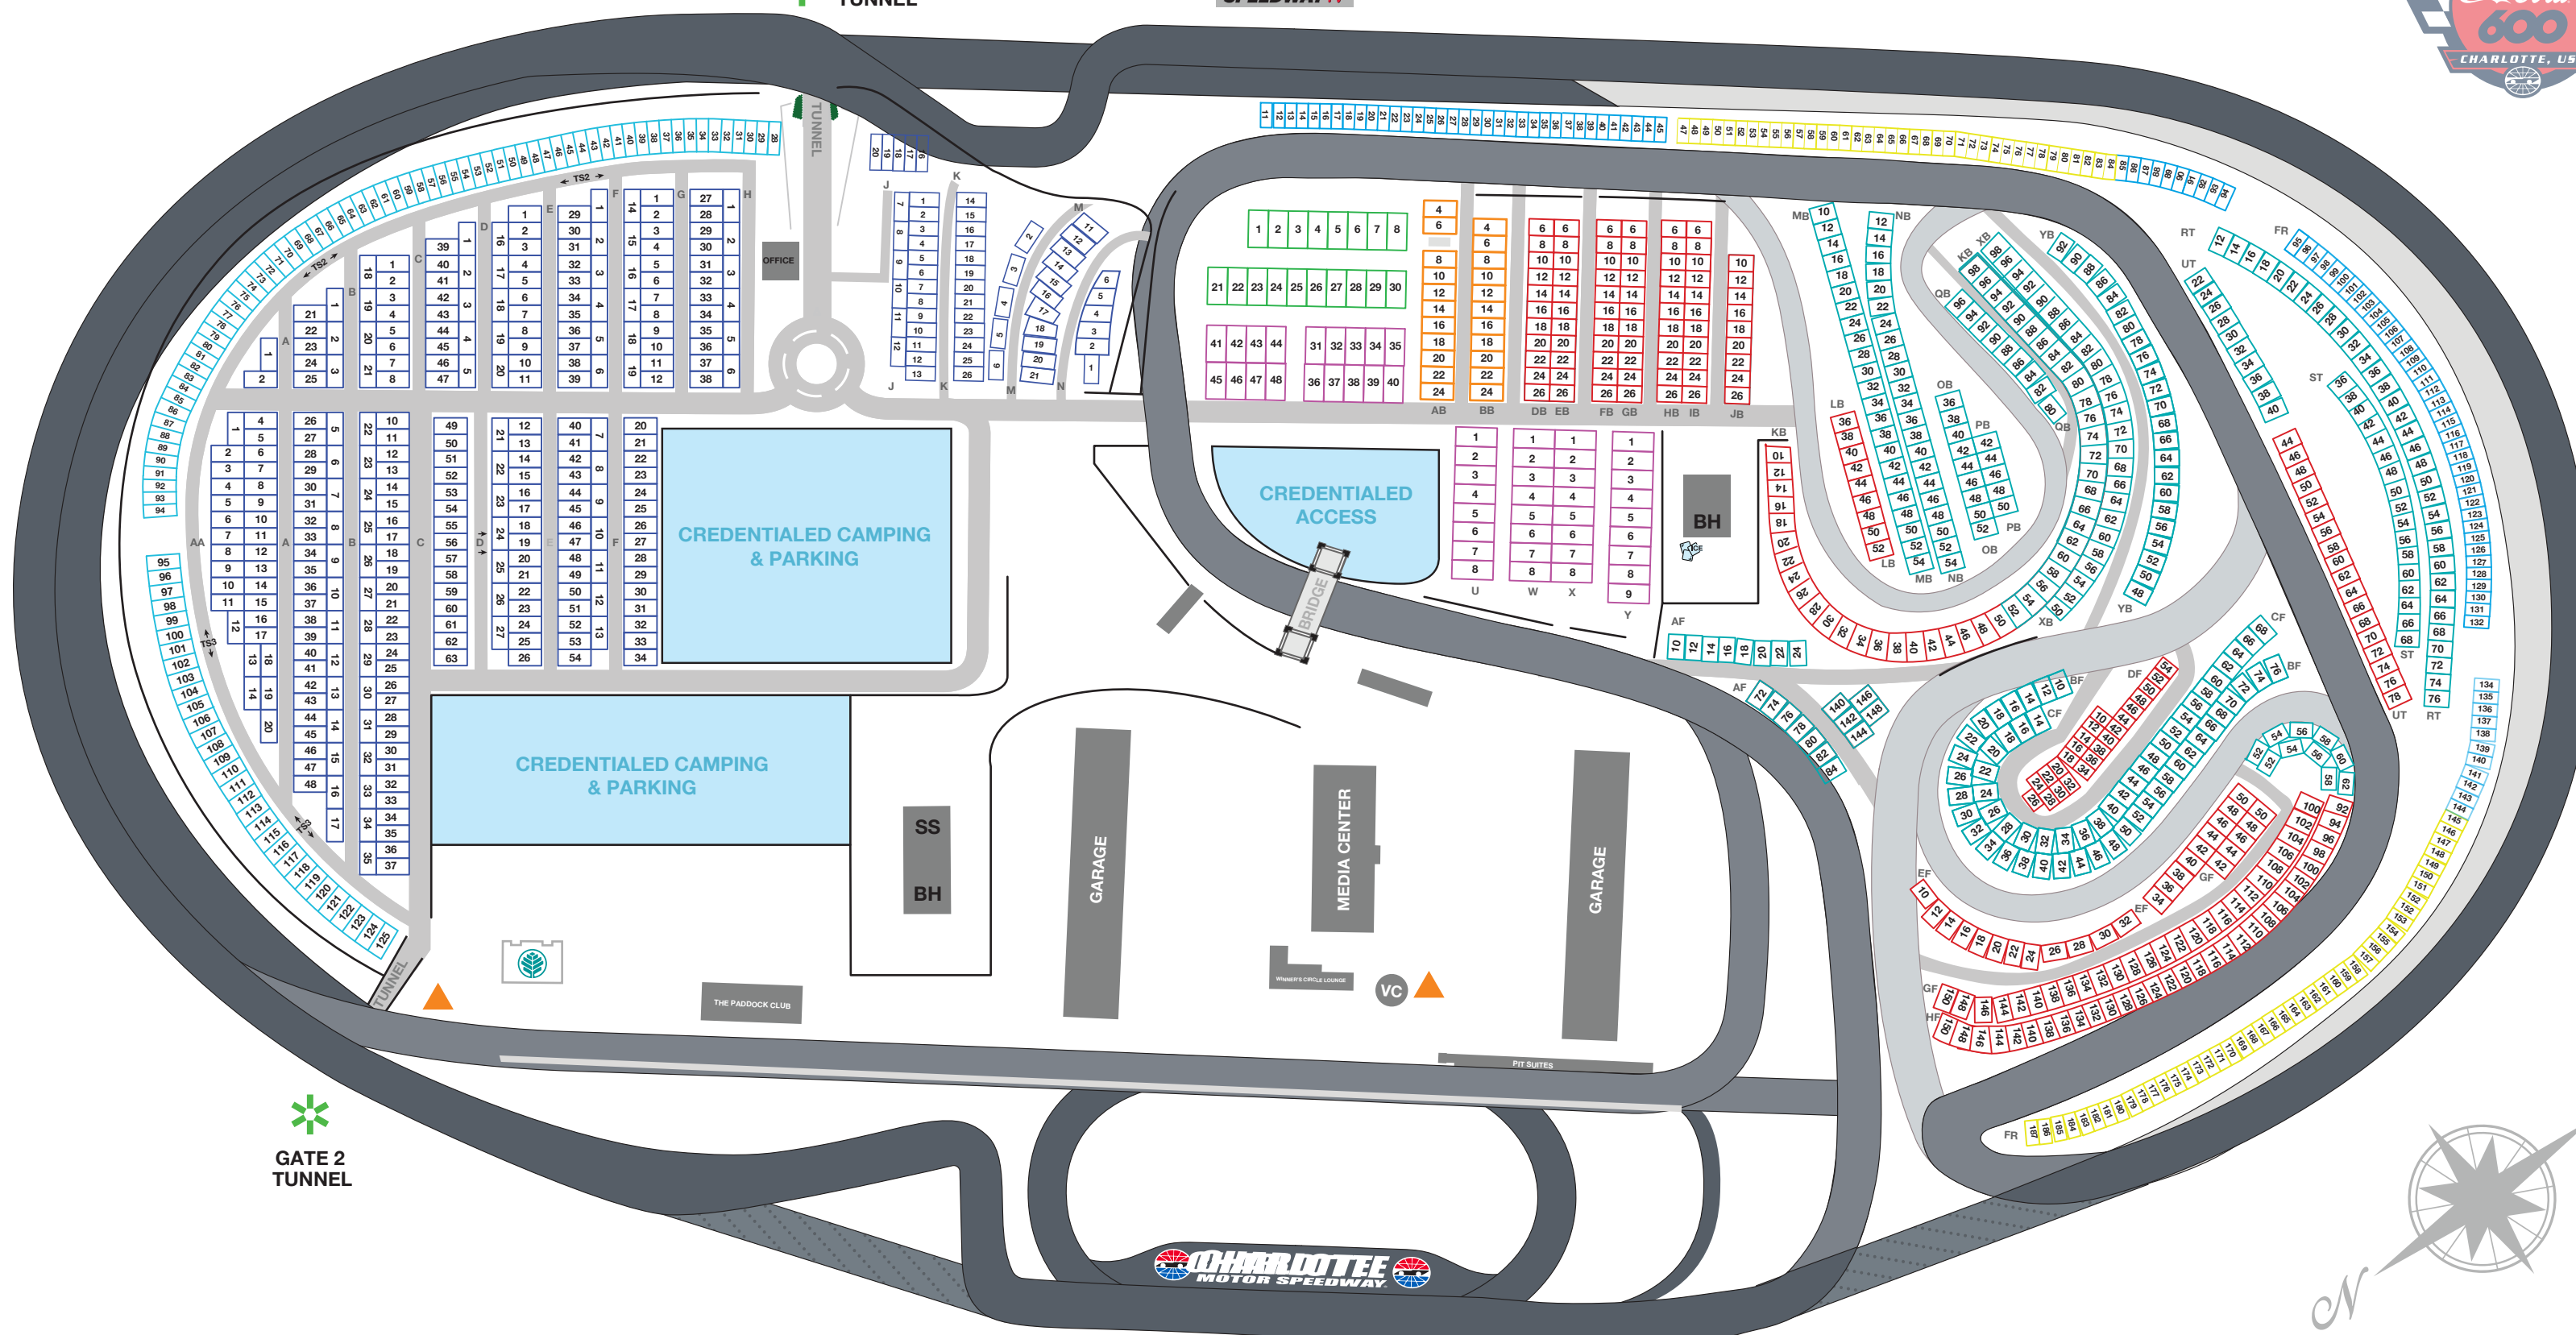

SPEEDWAYTV

TUNNEL

GATE 2 TUNNEL

LEGEND

- Infield Access
- Gate 2 Tunnel
- AtriumHealth Urgent Care
- Credentialed Area
- Roadway
- Pit Road Access Point (must have pit pass for access)

- North Infield RV (20'x40')
- North Infield Trackside RV (15'x40')
- South Infield HDTV (24'x45')
- South Infield RV (25'x45')
- South Infield RV (20'x40')
- South Infield Tent/Pop Up (20'x30')
- South Infield Tent/Pop Up Trackside (15'x30')
- South Infield Small Camper (20'x30')
- South Infield Small Camper Tackside (15'x30')

All Site Sizes Are Approximate