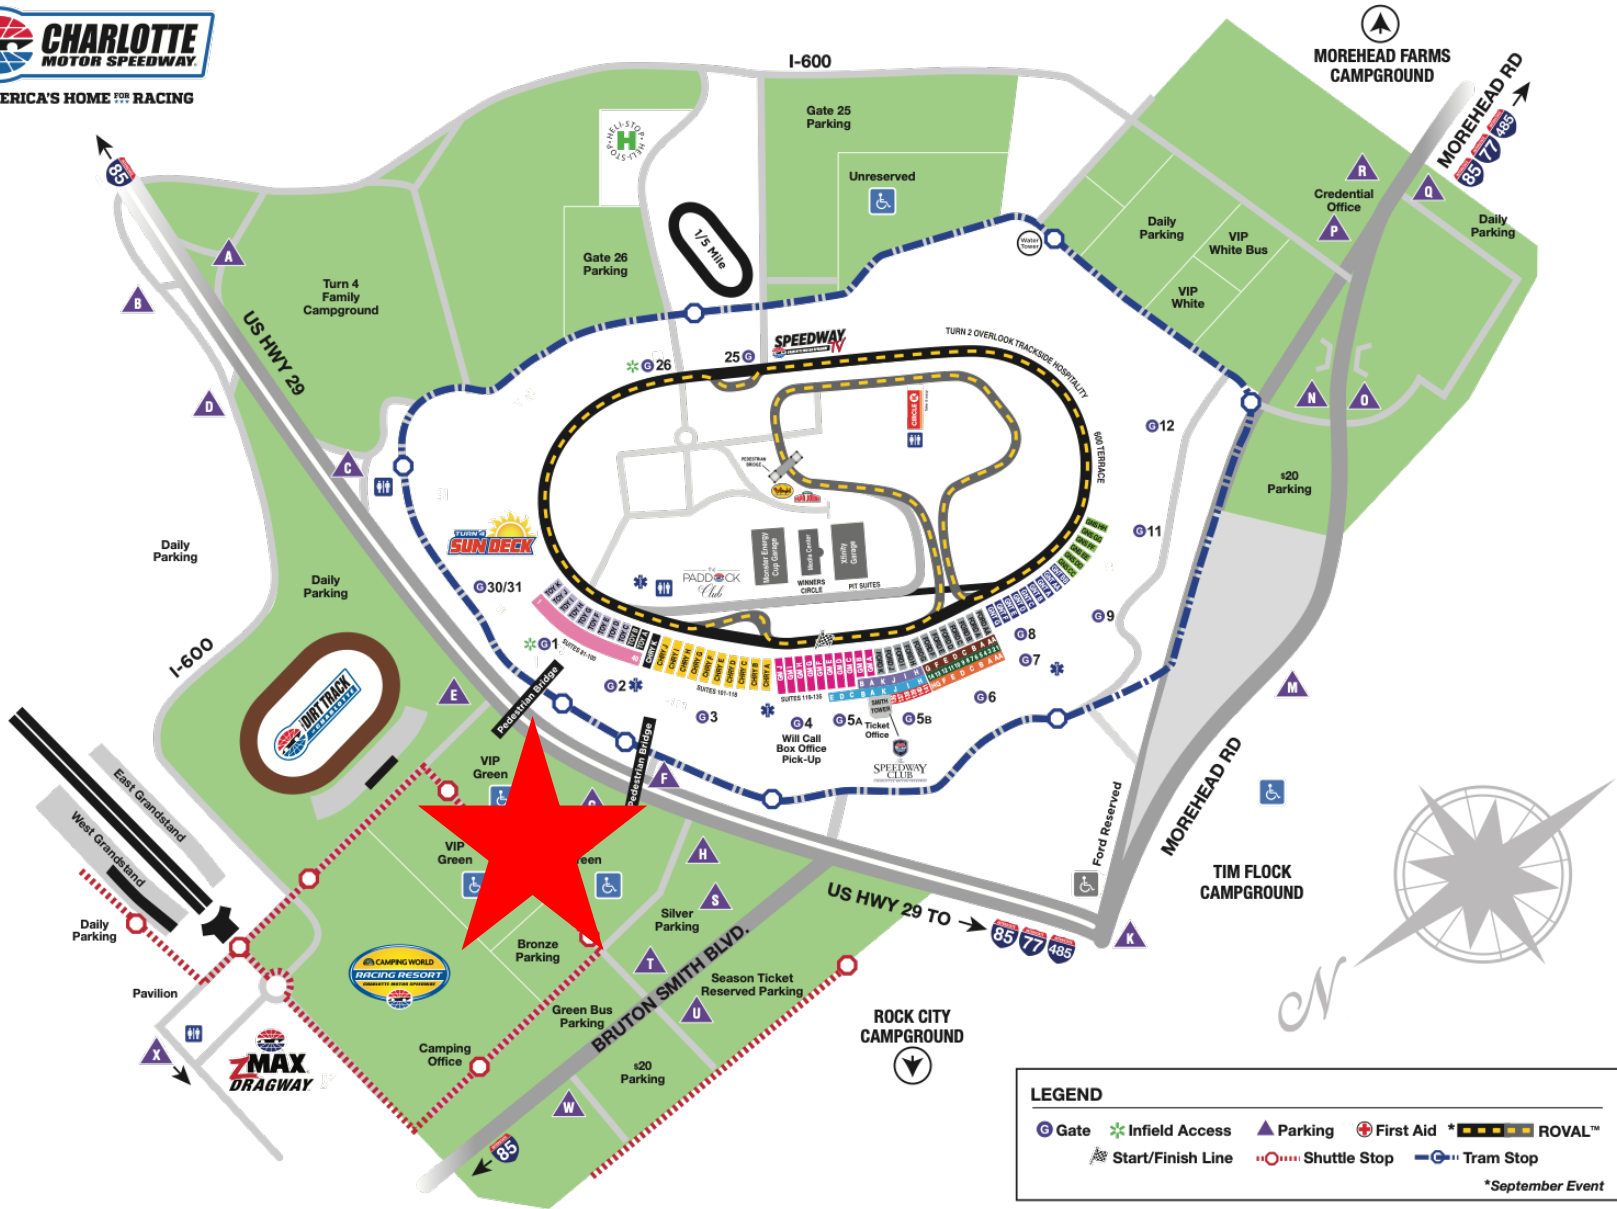

AMERICA'S HOME FOR RACING

LEGEND

- ⓐ Gate
- ✱ Infield Access
- ▲ Parking
- ⊕ First Aid
- ✱ ROVAL™
- ⚡ Start/Finish Line
- ⋯ Shuttle Stop
- ⓐ Tram Stop

**September Event*

- | | | | | | | |
|-----------------------------|----------------|--------------------|-------------|----------------------|----------------------|--------------------|
| Toyota 4 th Turn | Chrysler | Ford | New Veranda | Veranda | Grand National South | Indoor Club Suites |
| Terrace Boxes | General Motors | Ford Upper Terrace | Club Deck | Grand National Tower | Indoor Clubhouse | No Alcohol |